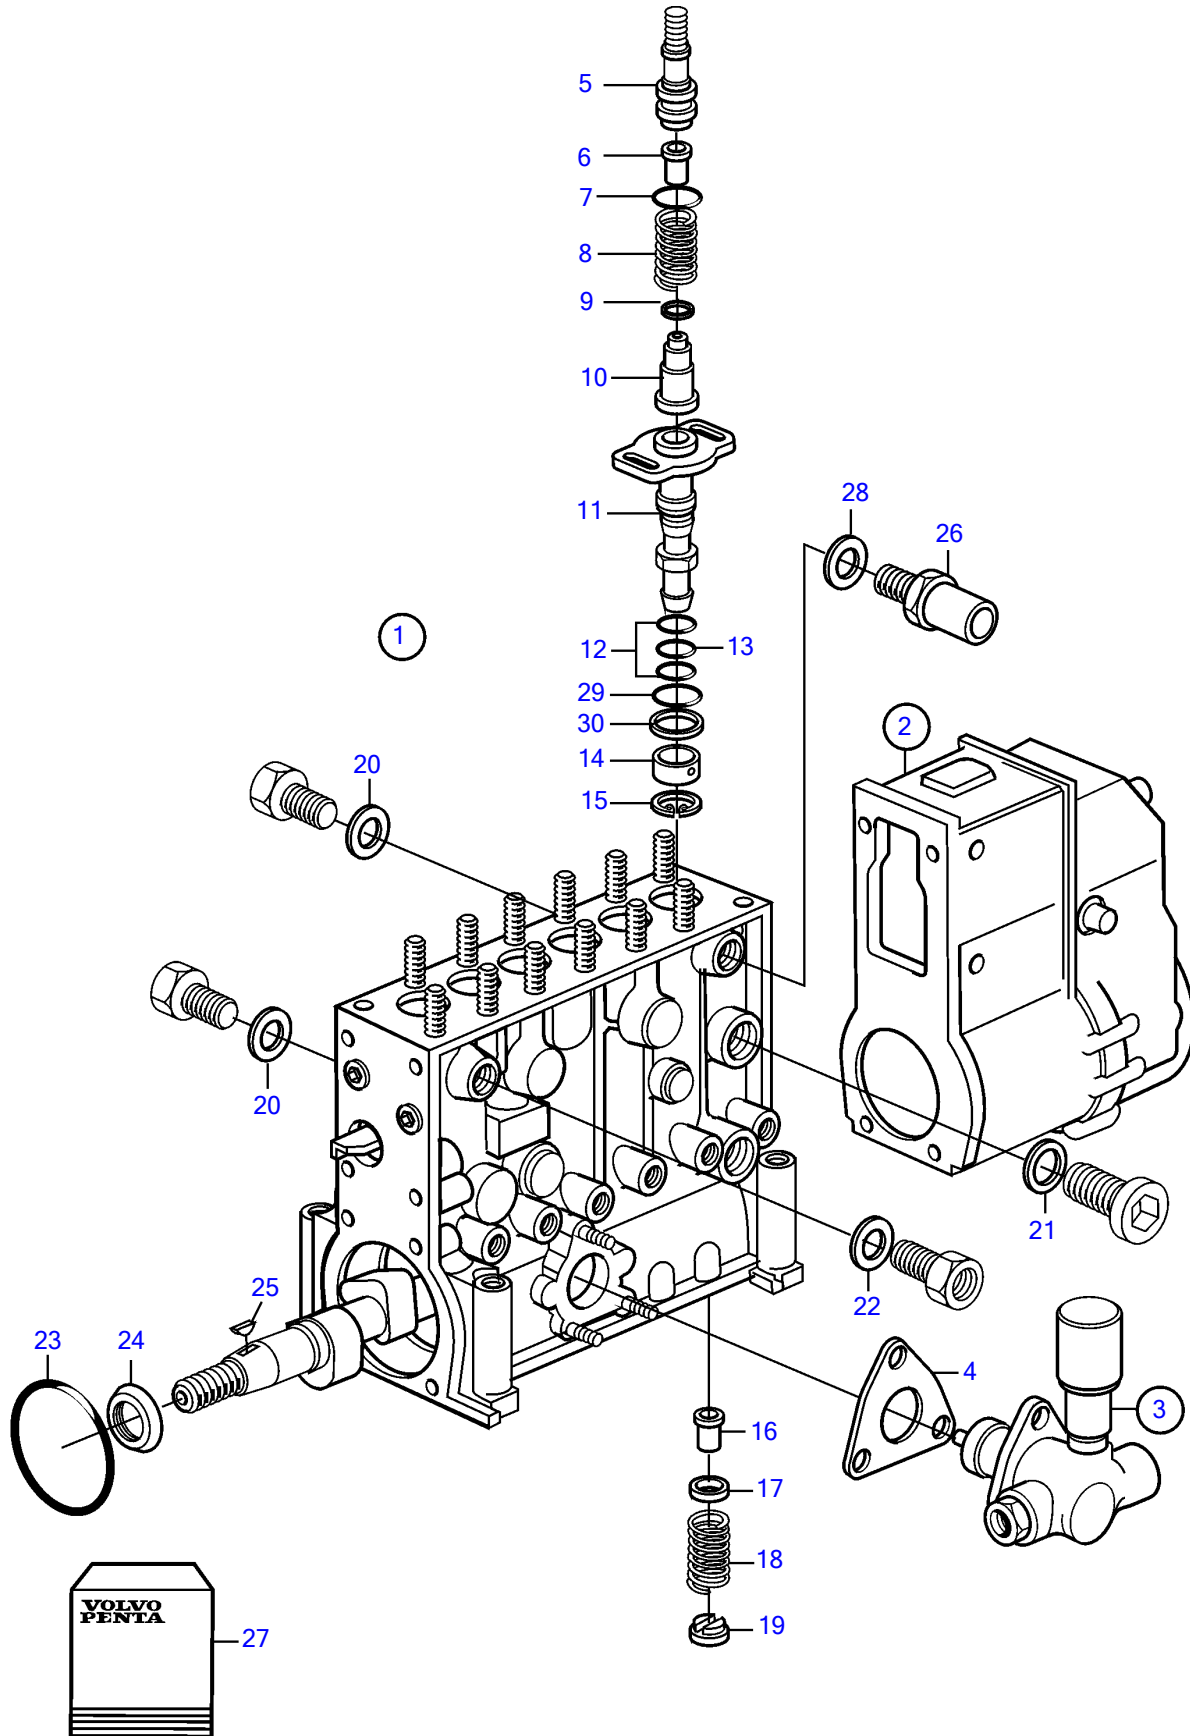

TAMD74A, TAMD74A-A, TAMD74A-B, TAMD74C-A, TAMD74C-B, TAMD74L-A, TAMD74L-B, TAMD74P-A, TAMD74P-B

TAMD74A, TAMD74A-A, TAMD74A-B, TAMD74C-A, TAMD74C-B, TAMD74L-A, TAMD74L-B, TAMD74P-A, TAMD74P-B

REF	PART NO.	QTY	DESCRIPTION	SEE SEC.	NOTES
1	3803791	1	Injection pump		(3827154)
2	(3825500)	1	• Governor		Obsolete part
			• • parts not sold separately		
3	863474	1	• Feed pump		
			• •		
			•	460	
4	863370	1	• Gasket		
5	3828814	6	• Delivery valve retai		
6	1699453	6	• Peg		
7	862400	6	• O-ring		
8	1699454	6	• Compression spring		
9	1697951	6	• Sealing washer		
10	3829206	6	• Delivery valve		
	3828815	6	• Delivery valve		
11	(3829207)	6	• Pump element tappet		Obsolete part
	3097195	6	• Pump element tappet		
12	(3094382)	12	• Support ring		Obsolete part
13	240422	6	• O-ring		
14	1699766	6	• Carton		
15	(1699457)	6	• Stop ring		Obsolete part
16	862406	6	• Control sleeve		
17	239984	6	• Spring disc		
18	(1699465)	6	• Compression spring		Obsolete part
19	862408	6	• Spring disc		
20	239897	2	• Sealing ring		
21	240017	1	• Gasket		
22	11996	1	• Gasket		
23	862423	1	• O-ring		
24	3828816	1	• Sealing ring		
25	35168	1	• Key		
26	11996309	1	• Overflow valve		
27	11998401	1	• Small parts kit		
28	239897	1	Sealing ring		
29	11996307	6	O-ring		
30	862402	1	O-ring		