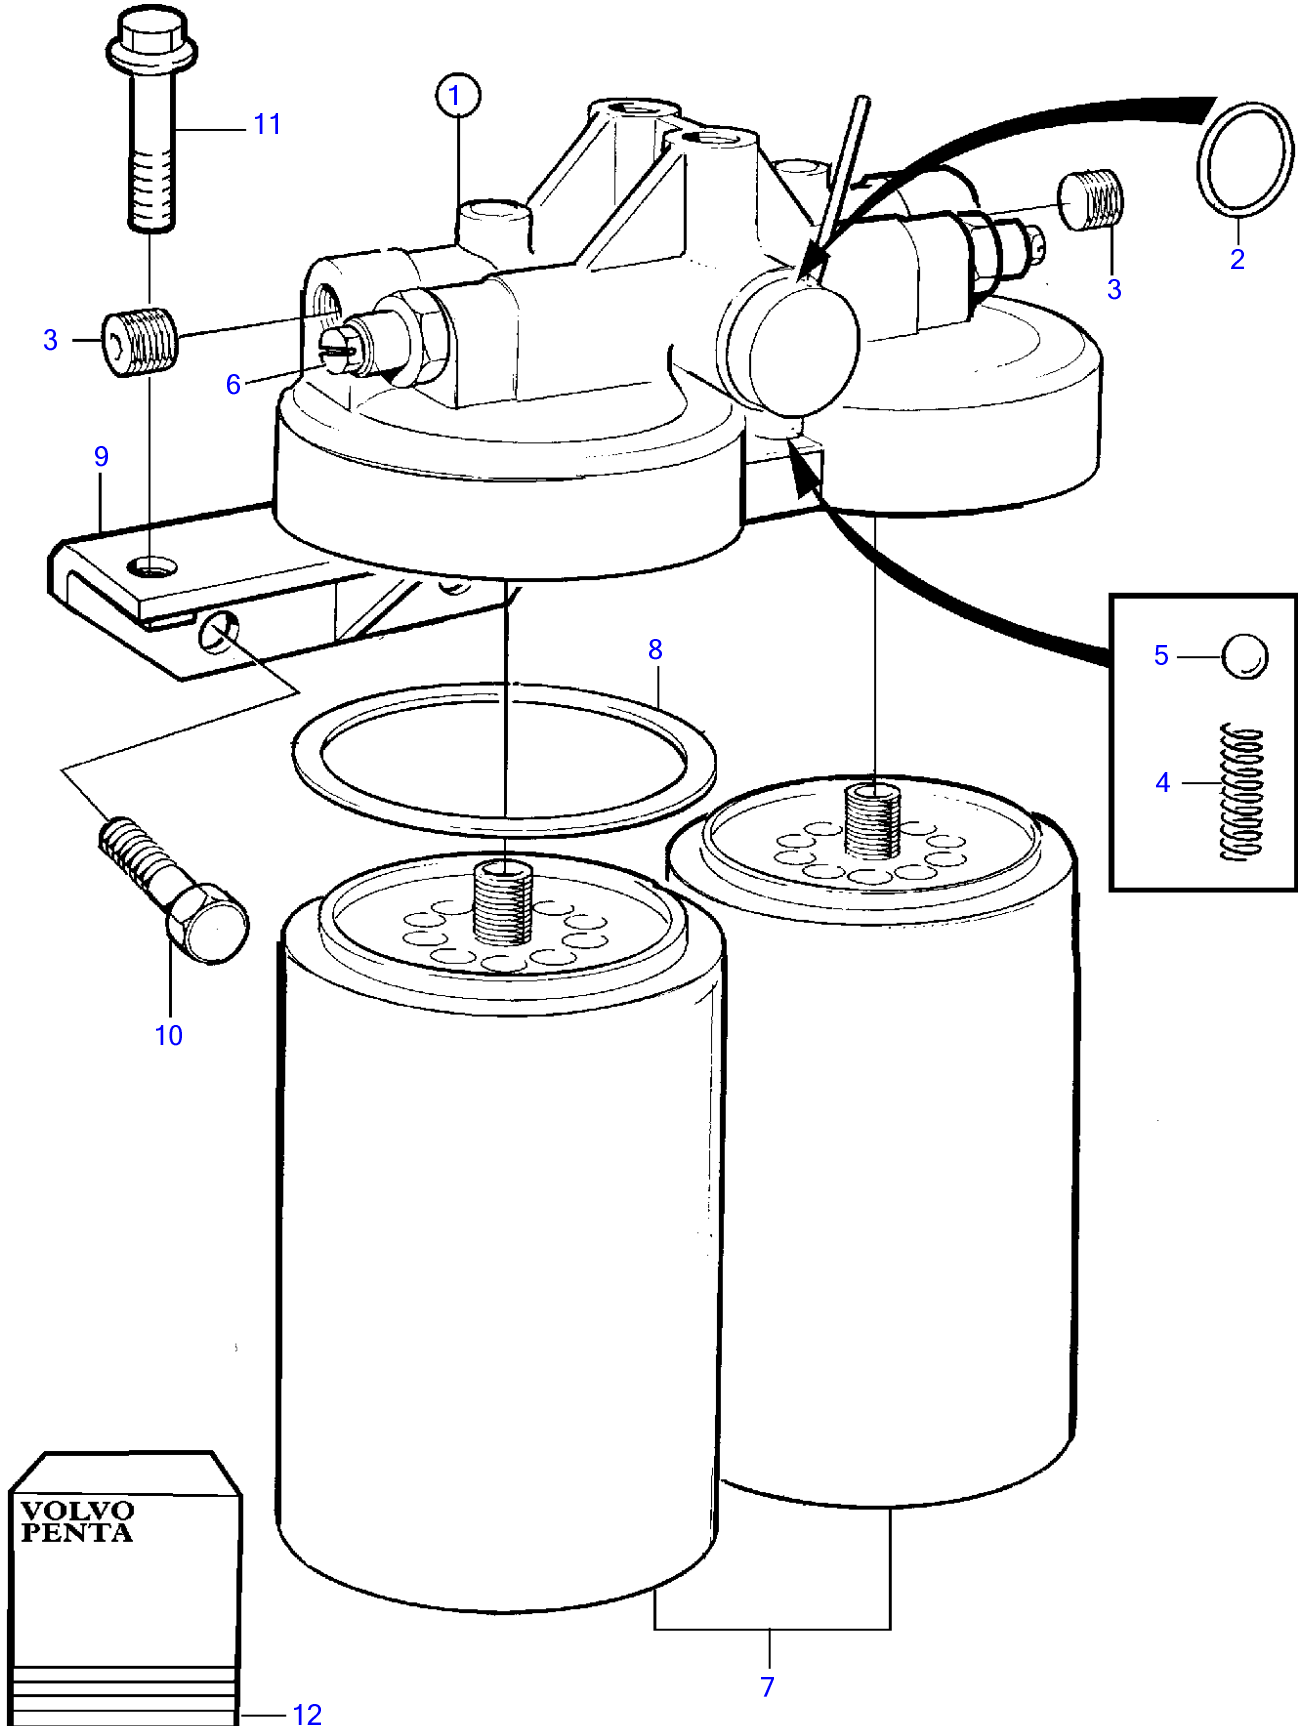

TAMD74A-A, TAMD74A-B

TAMD74A-A, TAMD74A-B

REF	PART NO.	QTY	DESCRIPTION	NOTES
1	864399	1	Fuel filter	
2		2	• O-ring	
3	968062	2	• Plug	
4		1	• Compression spring	
5		1	• Ball	
6		2	• Bleeder screw	
7	864315	2	Filter	
8		2	• Gasket	
9	(864490)	1	Bracket	Obsolete part
10	946329	2	Flange screw	
11	946752	2	Flange screw	
12	876187	1	Repair kit	
	876194	1	Screw kit	