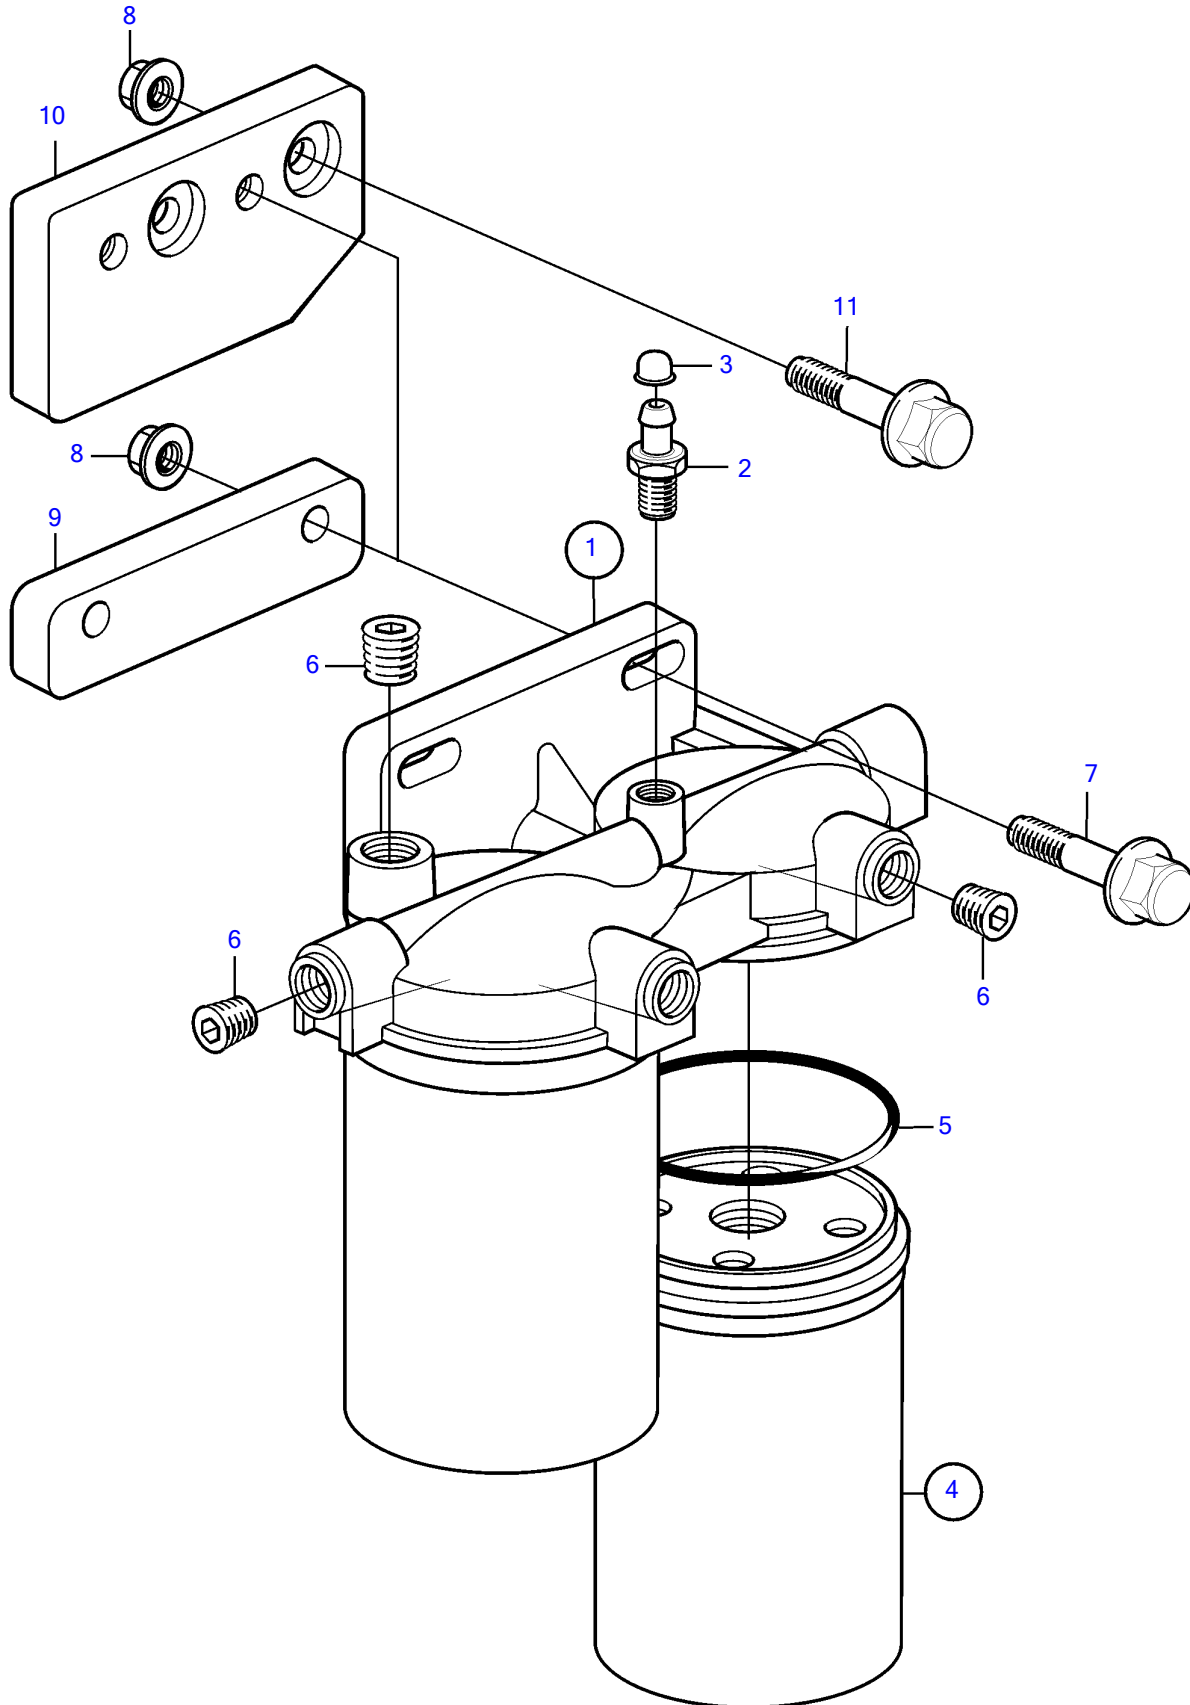

TAMD74A-A, TAMD74A-B

TAMD74A-A, TAMD74A-B

REF	PART NO.	QTY	DESCRIPTION	NOTES
1	8194541	1	Fuel filter housing	
2	20548012	1	• Faucet	(1330191)
3	20547976	1	• Protecting cover	
4	3825133	2	Fuel filter	(466987)
5	3582285	2	• Sealing ring	
6	968062	3	Plug	
7	965186	2	Flange screw	L=50mm
8	971071	2	Hexagon nut	
9	865262	1	Spacer	