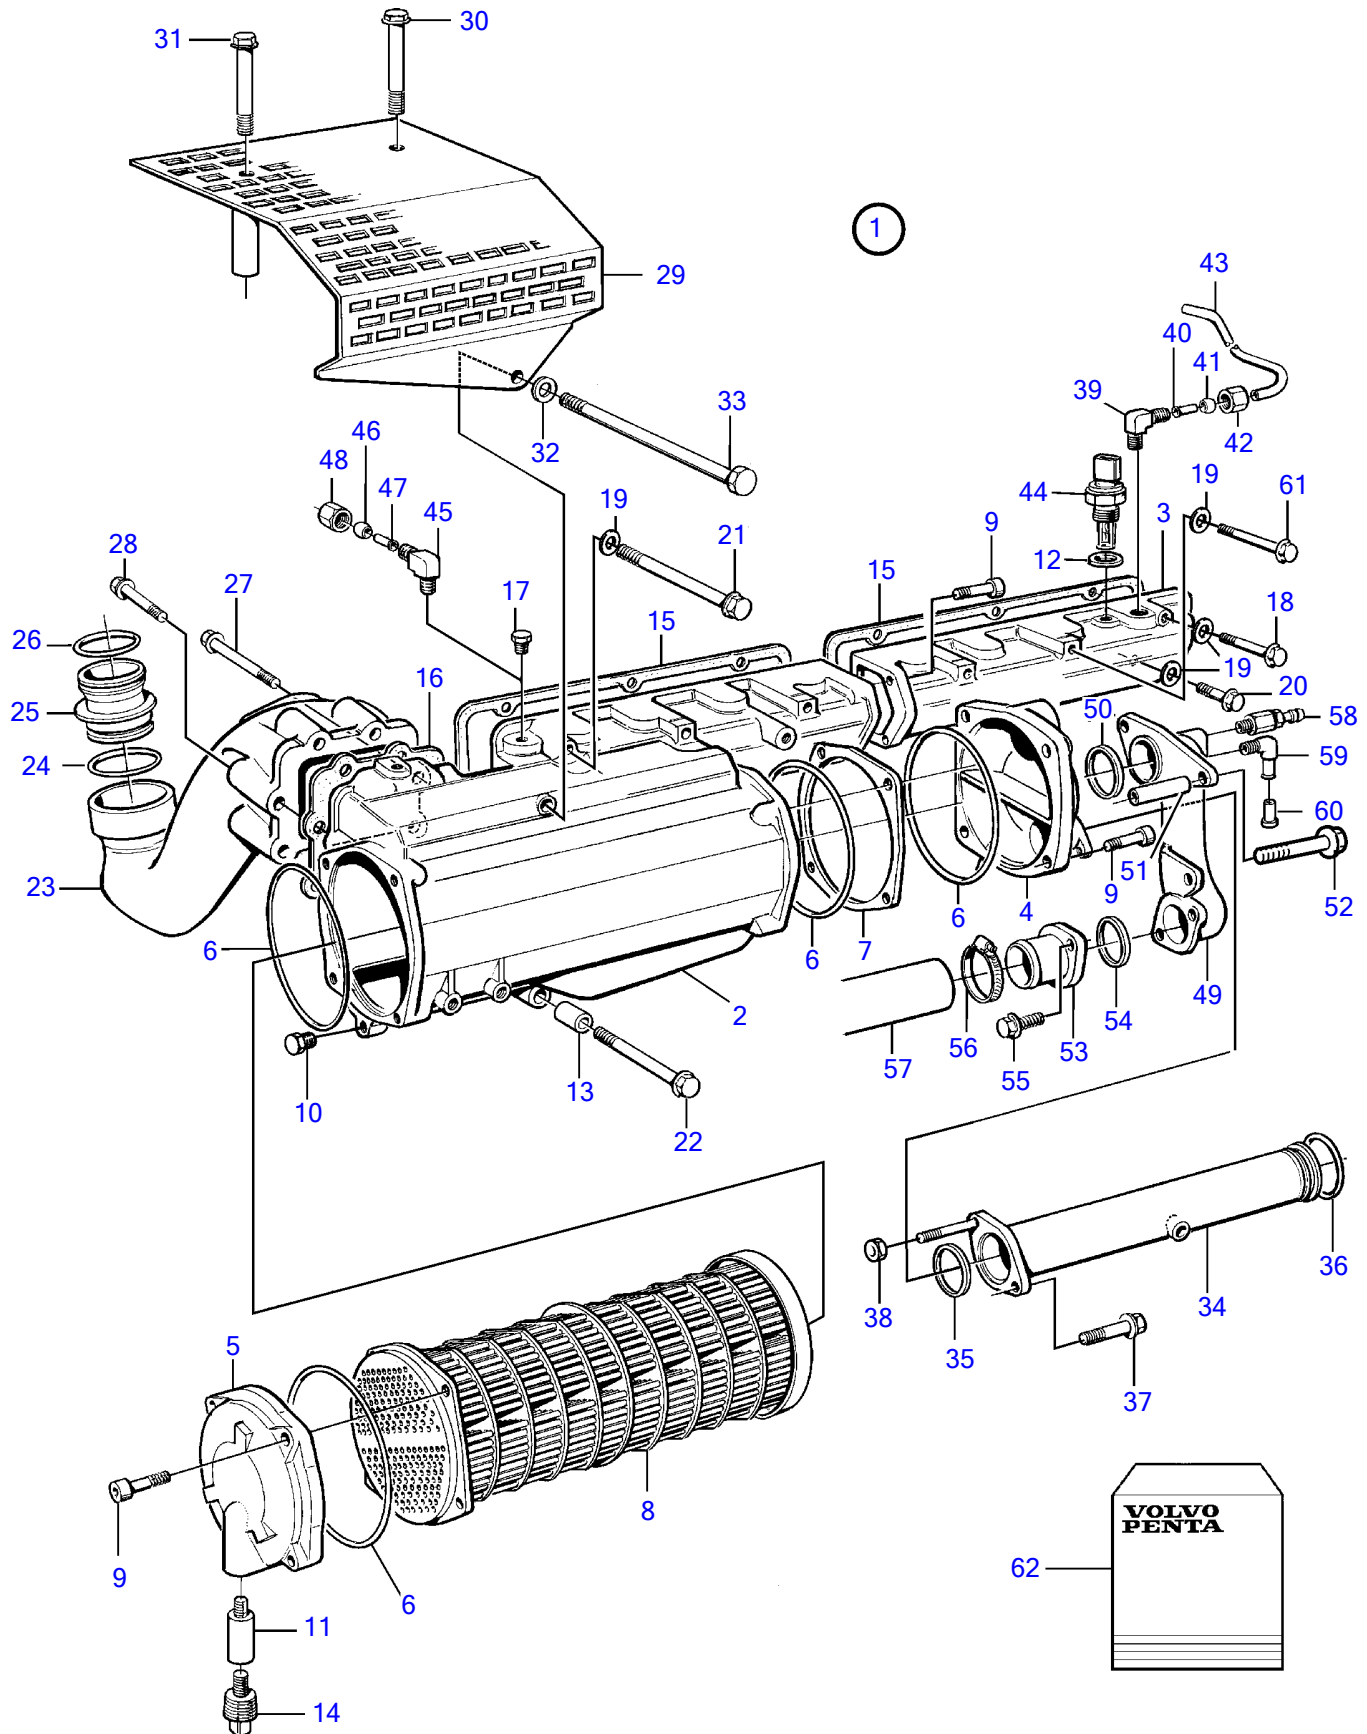

## TAMD74C-A, TAMD74C-B, TAMD74L-A, TAMD74L-B, TAMD74P-A, TAMD74P-B, TAMD75P-A

| REF | PART NO.  | QTY | DESCRIPTION                            | SEE SEC. | NOTES                                      |
|-----|-----------|-----|--|----------|--|
| 1   | 3835809   | 1   | Intercooler                            |          | (3826340)                                  |
| 2   | (3835810) | 1   | • Housing                              |          | (3826777), Obsolete part                   |
| 3   | 3826778   | 1   | • Tube                                 |          |  |
| 4   | 3826779   | 1   | • End plate                            |          |  |
| 5   | 3826780   | 1   | • End plate                            |          |  |
| 6   | 3826783   | 4   | • O-ring                               |          |  |
| 7   | 3826782   | 1   | • Spacer                               |          |  |
| 8   | 3835811   | 1   | • Insert                               |          | (3826781)                                  |
| 9   | 959224    | 10  | • Hex. socket screw                    |          |  |
| 10  | 866760    | 1   | • Plug                                 |          |  |
| 11  | 838929    | 1   | • Anode                                |          |  |
| 12  | 947624    | 1   | • Gasket                               |          |  |
| 13  |           | 1   | • Sleeve                               |          |  |
| 14  | 838928    | 1   | • Plug                                 |          |  |
| 15  | 3829433   | 2   | Intake gasket                          |          | Included in gasket kit.                    |
| 16  | 3826293   | 1   | Gasket                                 |          | Included in gasket kit.                    |
| 17  | 479979    | 1   | Plug                                   |          |  |
| 18  | 965217    | 2   | Flange screw                           |          |  |
| 19  | 941907    | 20  | Spring washer                          |          |  |
| 20  | 946671    | 9   | Flange screw                           |          |  |
| 21  | 965183    | 3   | Flange screw                           |          | L=90mm                                     |
| 22  | 973098    | 1   | Flange screw                           |          |  |
| 23  | 3826292   | 1   | Tube                                   |          |  |
| 24  | 864722    | 1   | Sealing ring                           |          |  |
| 25  | 469510    | 1   | Intermediate pipe                      |          |  |
| 26  | 866148    | 1   | Sealing ring                           |          |  |
| 27  | 965182    | 2   | Flange screw                           |          | L=80mm                                     |
| 28  | 965216    | 4   | Flange screw                           |          | L=55mm                                     |
| 29  | 3828601   | 1   | Protecting cap                         |          |  |
| 30  | 965184    | 1   | Flange screw                           |          | L=100mm                                    |
| 31  | 965183    | 1   | Flange screw                           |          | L=90mm                                     |
| 32  | 191172    | 1   | Washer                                 |          |  |
| 33  | 968303    | 1   | Hexagon screw                          |          | L=190mm                                    |
| 34  | 3826297   | 1   | Tube                                   | 3576     |  |
| 35  | 864491    | 1   | Gasket                                 |          |  |
| 36  | 863231    | 1   | Sealing ring                           |          |  |
| 37  | 945444    | 1   | Flange screw                           |          |  |
| 38  | 945408    | 1   | Flange nut                             |          |  |
| 39  | 954385    | 1   | Elbow nipple                           |          |  |
| 40  | 944717    | 1   | Support sleeve                         |          |  |
| 41  | 954364    | 1   | Sleeve                                 |          |  |
| 42  | 954356    | 2   | Fitting nut                            |          |  |
| 43  | 945460    | X   | Tube                                   |          | EDC: L=600mm, WJ/P-A: L=670mm              |
| 44  |           | 1   | Ect sensor                             | 4728     |  |
| 45  | 954385    | 1   | Elbow nipple                           |          | Alt  |
| 46  | 954364    | 1   | Sleeve                                 |          | Alt  |
| 47  | 944717    | 1   | Support sleeve                         |          | Alt  |
| 48  | 954356    | 1   | Fitting nut                            |          | Alt  |
| 49  | 3826786   | 1   | Tube                                   |          | For engines in with keel cooling.          |
| 50  | 866690    | 1   | O-ring                                 |          | For engines in with keel cooling.          |
| 51  | 842351    | 3   | Spacer sleeve                          |          | For engines in with keel cooling.          |
| 52  | 965183    | 3   | Flange screw                           |          | For engines in with keel cooling., L=90mm  |
| 53  | 3826300   | 1   | Tube                                   |          | For engines in with keel cooling.          |
| 54  | 864491    | 2   | Gasket                                 |          | For engines in with keel cooling.          |
| 55  | 945444    | 2   | Flange screw                           |          | For engines in with keel cooling.          |
| 56  | 961671    | 1   | Hose clamp                             |          | For engines in with keel cooling.          |
| 57  | 3826393   | 1   | Hose                                   |          | For engines in with keel cooling.          |
| 58  | 949918    | 1   | Shut-off cock                          |          | For engines in with keel cooling.          |
| 59  | 479953    | 1   | Elbow nipple                           |          | For engines in with keel cooling.          |
| 60  | 865754    | 1   | Orifice sleeve                         |          | For engines in with keel cooling.          |
| 61  | 965184    | 2   | Flange screw                           |          | For engines in with keel cooling., L=100mm |
| 62  | 877063    | 1   | Intake gasket kit, induction manifold  |          | See group 99                               |
|     | 3838658   | 1   | Overhaul gasket kit, charge air cooler |          | See group 99                               |