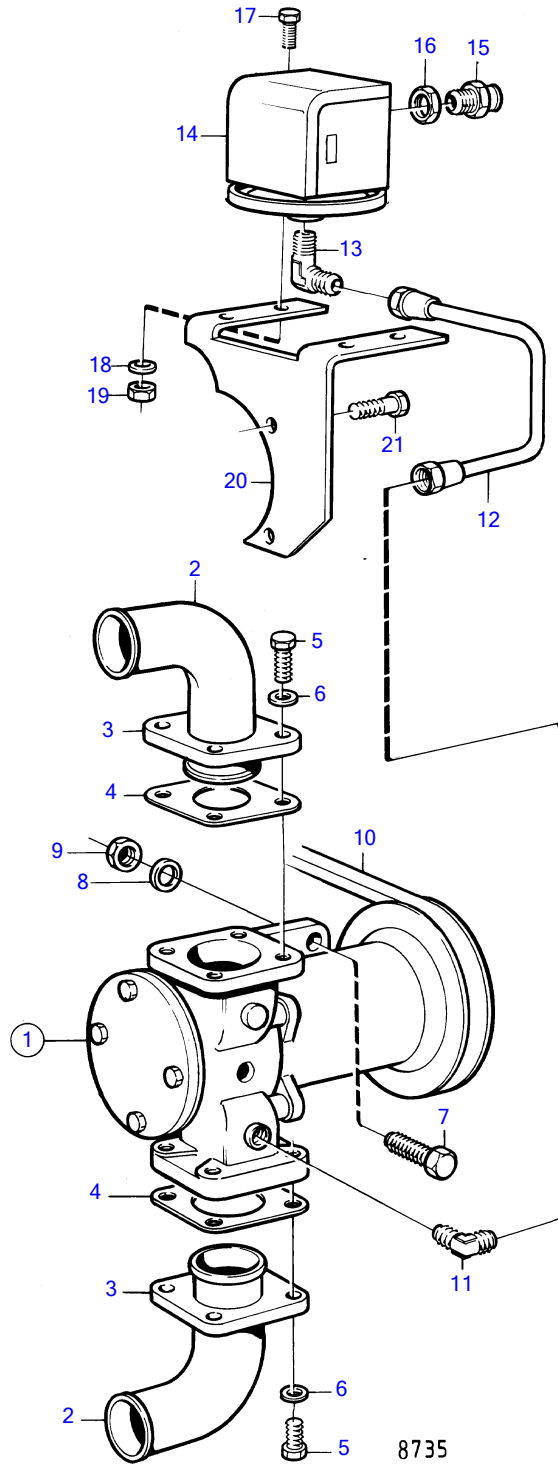

TAMD74A-A, TAMD74A-B, TAMD74C-A, TAMD74C-B, TAMD74L-A, TAMD74L-B, TAMD74P-A, TAMD74P-B, TAMD75P-A

TAMD74A-A, TAMD74A-B, TAMD74C-A, TAMD74C-B, TAMD74L-A, TAMD74L-B, TAMD74P-A, TAMD74P-B, TAMD75P-A

REF	PART NO.	QTY	DESCRIPTION	SEE SEC.	NOTES
1	846104	1	Bilge pump		1 1/4"
			.		
			.	644	
2	842028	2	Hose attachment		
3	842029	2	Flange		
4	3888837	2	Gasket		(862592)
5	940114	8	Hexagon screw		
6	942336	8	Spring washer		
7	946472	4	Flange screw		
8	976945	4	Washer		
9	971095	4	Flange nut		
10	863186	1	V-belt		When the pump is installed on the bracket., L=1218mm
	846361	1	V-belt		When the pump is installed on the clutch., L=1160mm
11	954343	1	Elbow nipple		
12	846253	1	Copper tube		
13	944155	1	Elbow nipple		
14	1144047	1	Toggle switch		
15	822327	1	Grommet		
	881192	1	Grommet		
16	880243	2	Nut		
17	(950005)	4	Cross recessed screw		Obsolete part
18	941904	4	Spring washer		
19	940119	4	Hexagon nut		
20	846218	1	Bracket		
21	955525	2	Hexagon screw		