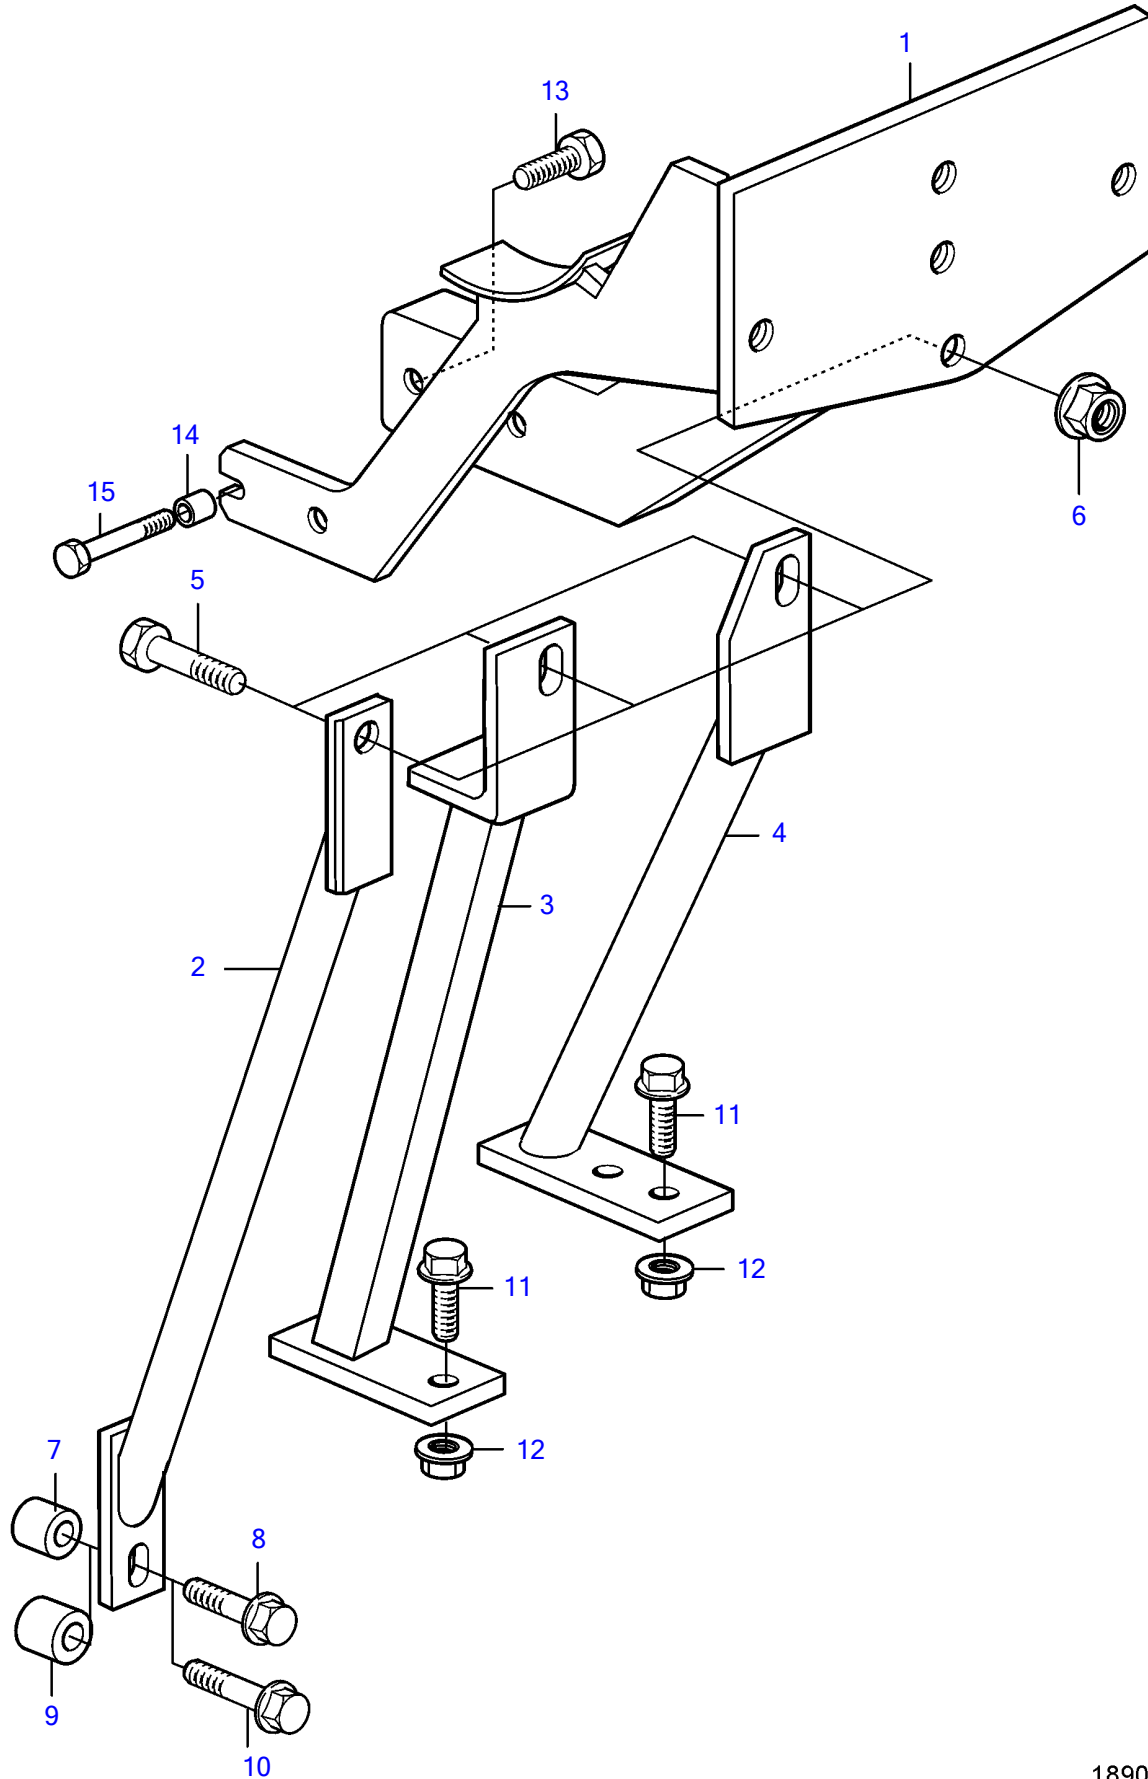

TAMD74A-A, TAMD74A-B

TAMD74A-A, TAMD74A-B

REF	PART NO.	QTY	DESCRIPTION	NOTES
1	(3829688)	1	Bracket	Obsolete part
3	3832664	1	Bracket	
5	946472	1	Flange screw	L=10mm
6	971095	1	Flange nut	
11	965225	1	Flange screw	L=35mm
12	971096	1	Flange nut	
13	946329	3	Flange screw	
14	973430	1	Spacer sleeve	10.4x20x36
15	965187	1	Flange screw	L=60mm