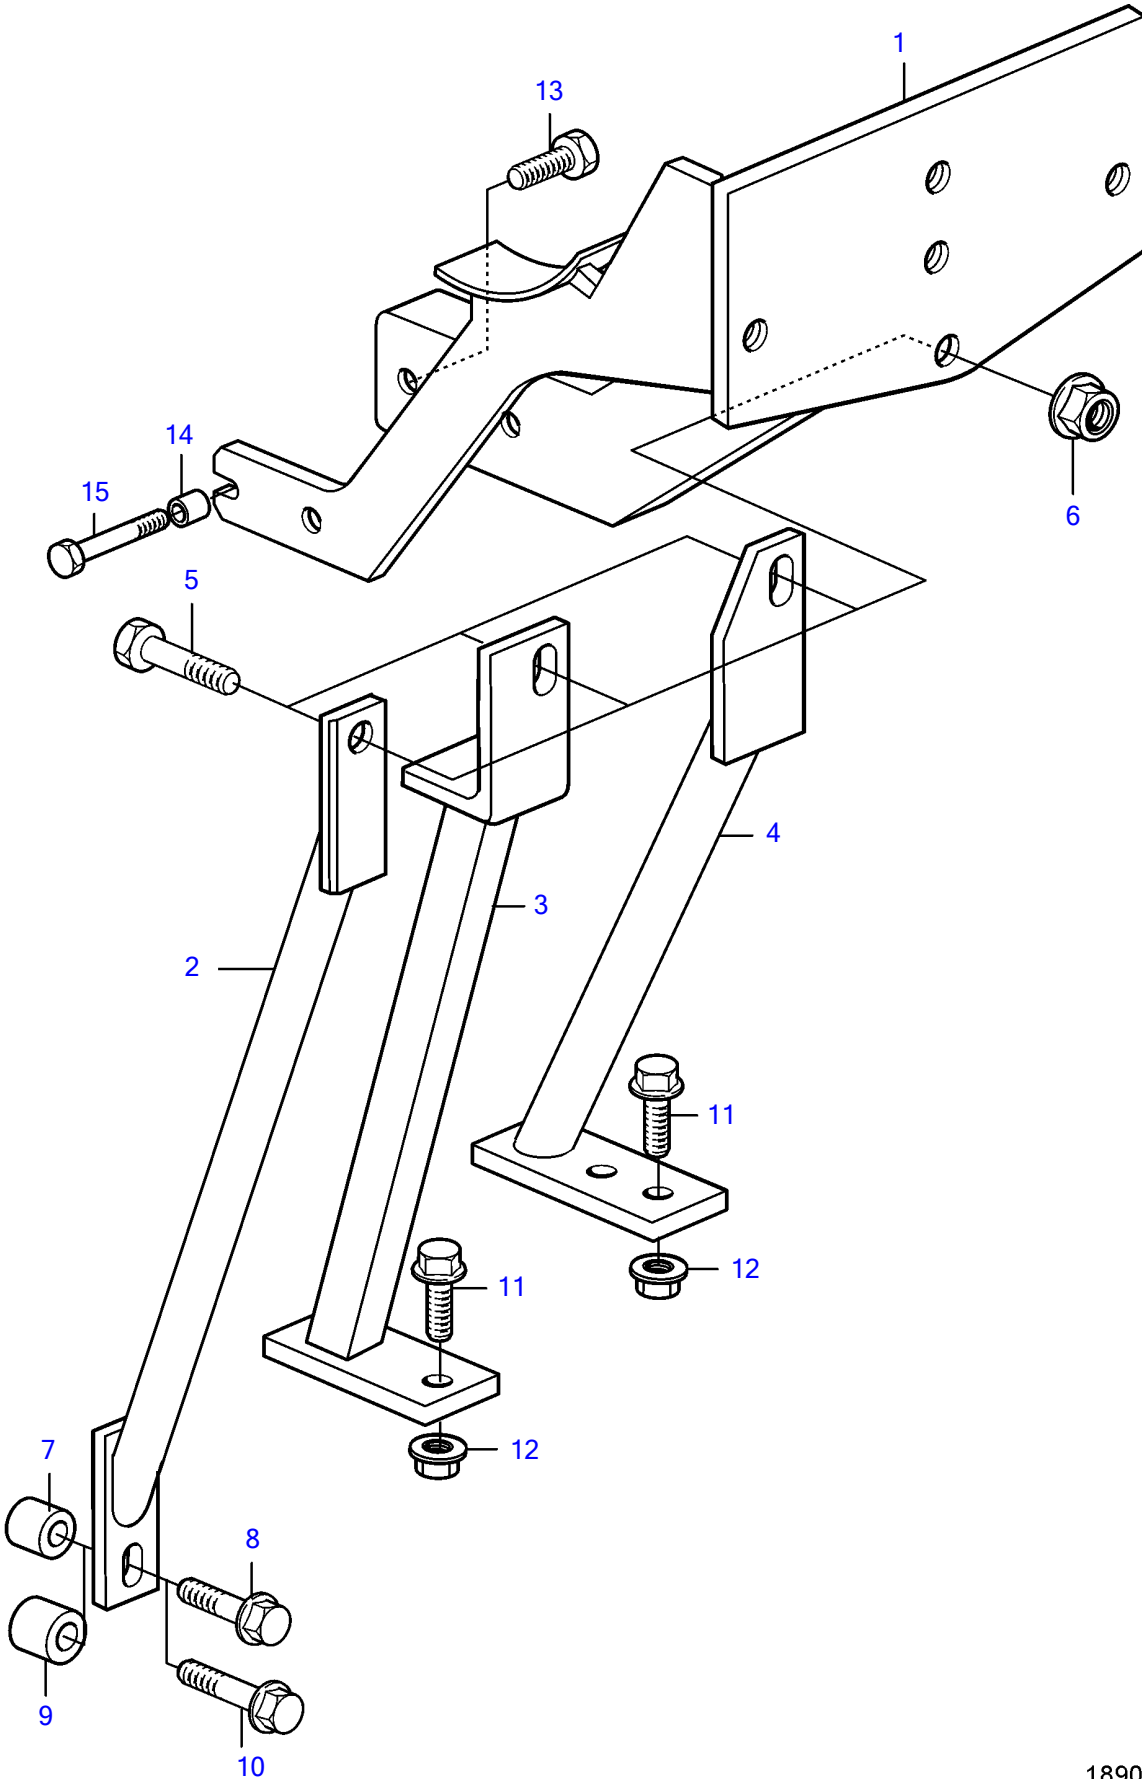

TAMD74A-A, TAMD74A-B

TAMD74A-A, TAMD74A-B

REF	PART NO.	QTY	DESCRIPTION	NOTES
1	(3829688)	1	Bracket	Obsolete part
4	(3831235)	1	Bracket	Obsolete part
5	946472	1	Flange screw	L=10mm
6	971095	1	Flange nut	
11	965225	2	Flange screw	L=35mm
12	971096	2	Flange nut	
13	946329	3	Flange screw	
14	973430	1	Spacer sleeve	10.4x20x36
15	965187	1	Flange screw	L=60mm