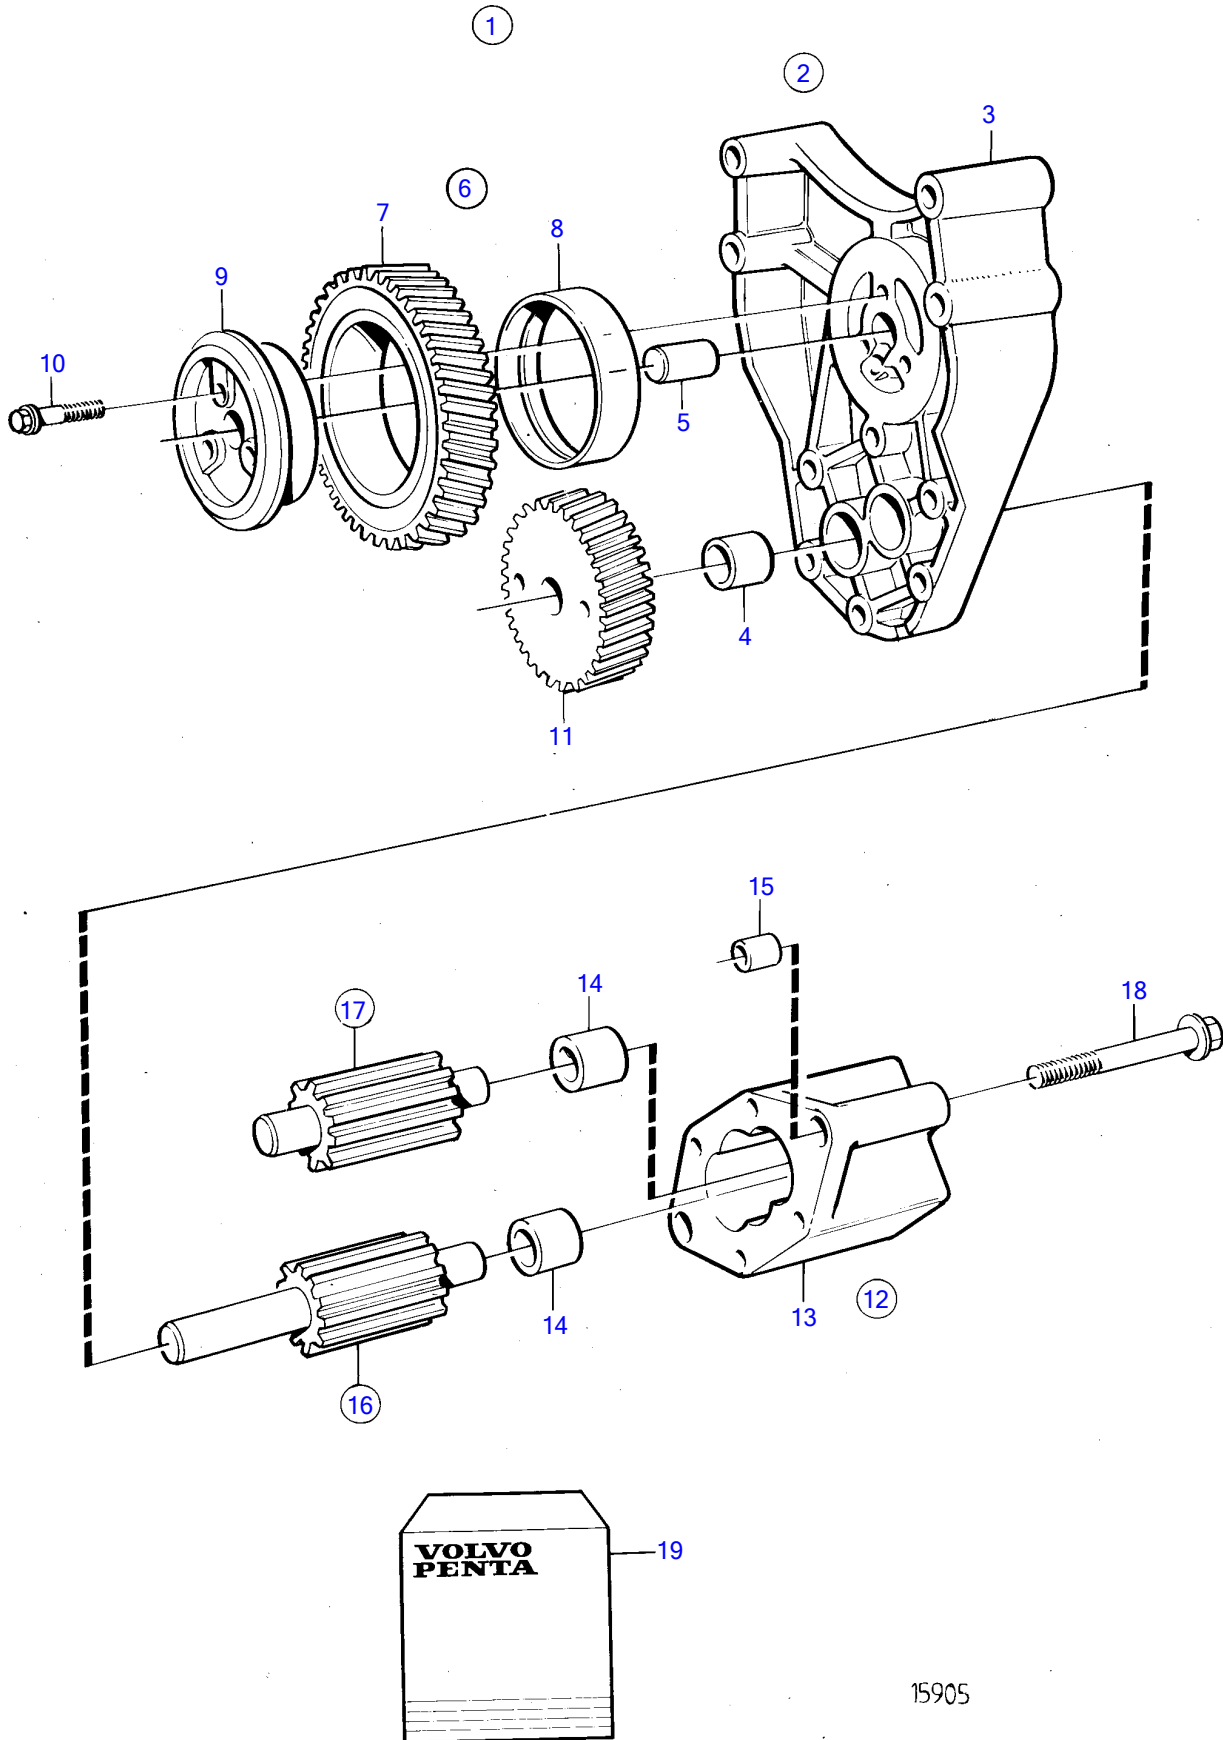

TAMD74A, TAMD74A-A, TAMD74A-B, TAMD74C-A, TAMD74C-B, TAMD74L-A, TAMD74L-B, TAMD74P-A, TAMD74P-B, TAMD75P-A

TAMD74A, TAMD74A-A, TAMD74A-B, TAMD74C-A, TAMD74C-B, TAMD74L-A, TAMD74L-B, TAMD74P-A, TAMD74P-B, TAMD75P-A

REF	PART NO.	QTY	DESCRIPTION	NOTES
1	864760	1	Oil pump	
2	471571	1	• Bracket	
3		1	• • Bracket	
4	470347	2	• • • Bushing	Included in overhaul kit.
5	191171	1	• • Pin	
6	471942	1	• Idler gear	
7		1	• • Idler gear	
8		2	• • Bushing	
9	420048	1	• Bearing sleeve	
10	471586	3	• Screw	
11	471941	1	• Gear	
12	(470344)	1	• Oil pump housing	Obsolete part
13		1	• • Housing	
14	470347	2	• • • Bushing	Included in overhaul kit.
15	401146	2	• • Guide sleeve	
16		1	• Shaft, with gear	Included in overhaul kit.
17		1	• Shaft, with gear	Included in overhaul kit.
18	965183	2	• Flange screw	
19	276156	1	Overhaul kit	