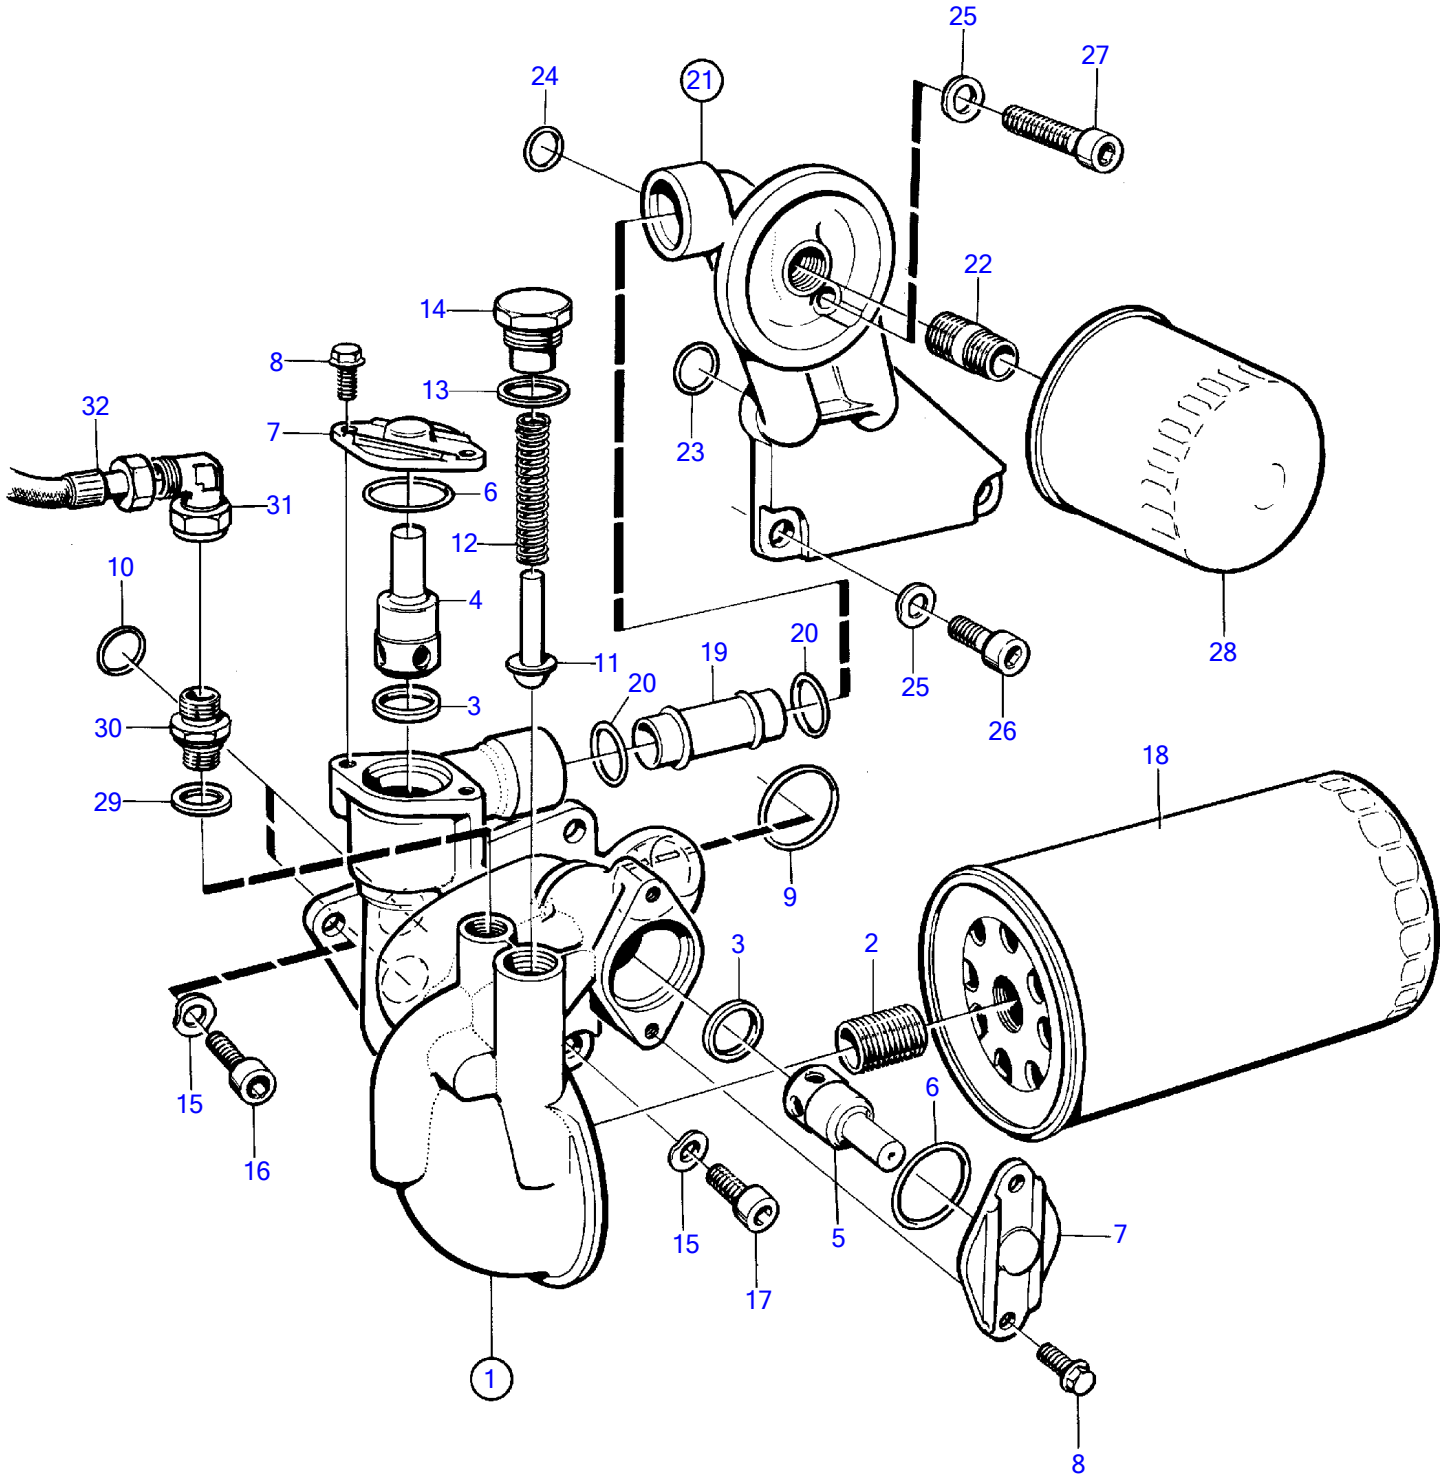

TAMD74C-A, TAMD74C-B, TAMD74L-A, TAMD74L-B, TAMD74P-A, TAMD74P-B, TAMD75P-A

TAMD74C-A, TAMD74C-B, TAMD74L-A, TAMD74L-B, TAMD74P-A, TAMD74P-B, TAMD75P-A

REF	PART NO.	QTY	DESCRIPTION	NOTES
1	866656	1	Oil filter housing	
2	466623	1	• Nipple	
3	469846	2	Sealing ring	
4	471646	1	Piston cooling valve	
5	471707	1	Reduction valve	
6	949659	2	O-ring	
7	471648	2	Cover	
8	946544	4	Flange screw	
9	949722	1	O-ring	
10	949656	2	O-ring	
11	471085	1	Valve cone	
12	466653	1	Compression spring	
13	947627	1	Gasket	
14	471598	1	Plug	
15	942336	3	Spring washer	
16	959238	2	Hex. socket screw	L=25mm
17	959236	1	Hex. socket screw	L=20mm
18	847741	1	Oil filter	
19	471602	1	Oil feed pipe	
20	471956	2	Gasket	
21	3825172	1	Oil filter housing	
22	829160	1	• Nipple	
23	949656	2	O-ring	
24	944364	1	O-ring	
25	942336	3	Spring washer	
26	959236	2	Hex. socket screw	L=20mm
27	959241	1	Hex. socket screw	L=40mm
28	3827069	1	Oil filter, bypass	(829390)
29	947622	1	Gasket	
30	963948	1	Nipple	
31	964016	1	Elbow nipple	
32	20714372	1	Pressure hose	Turbo-oil filter housing., (3826420)