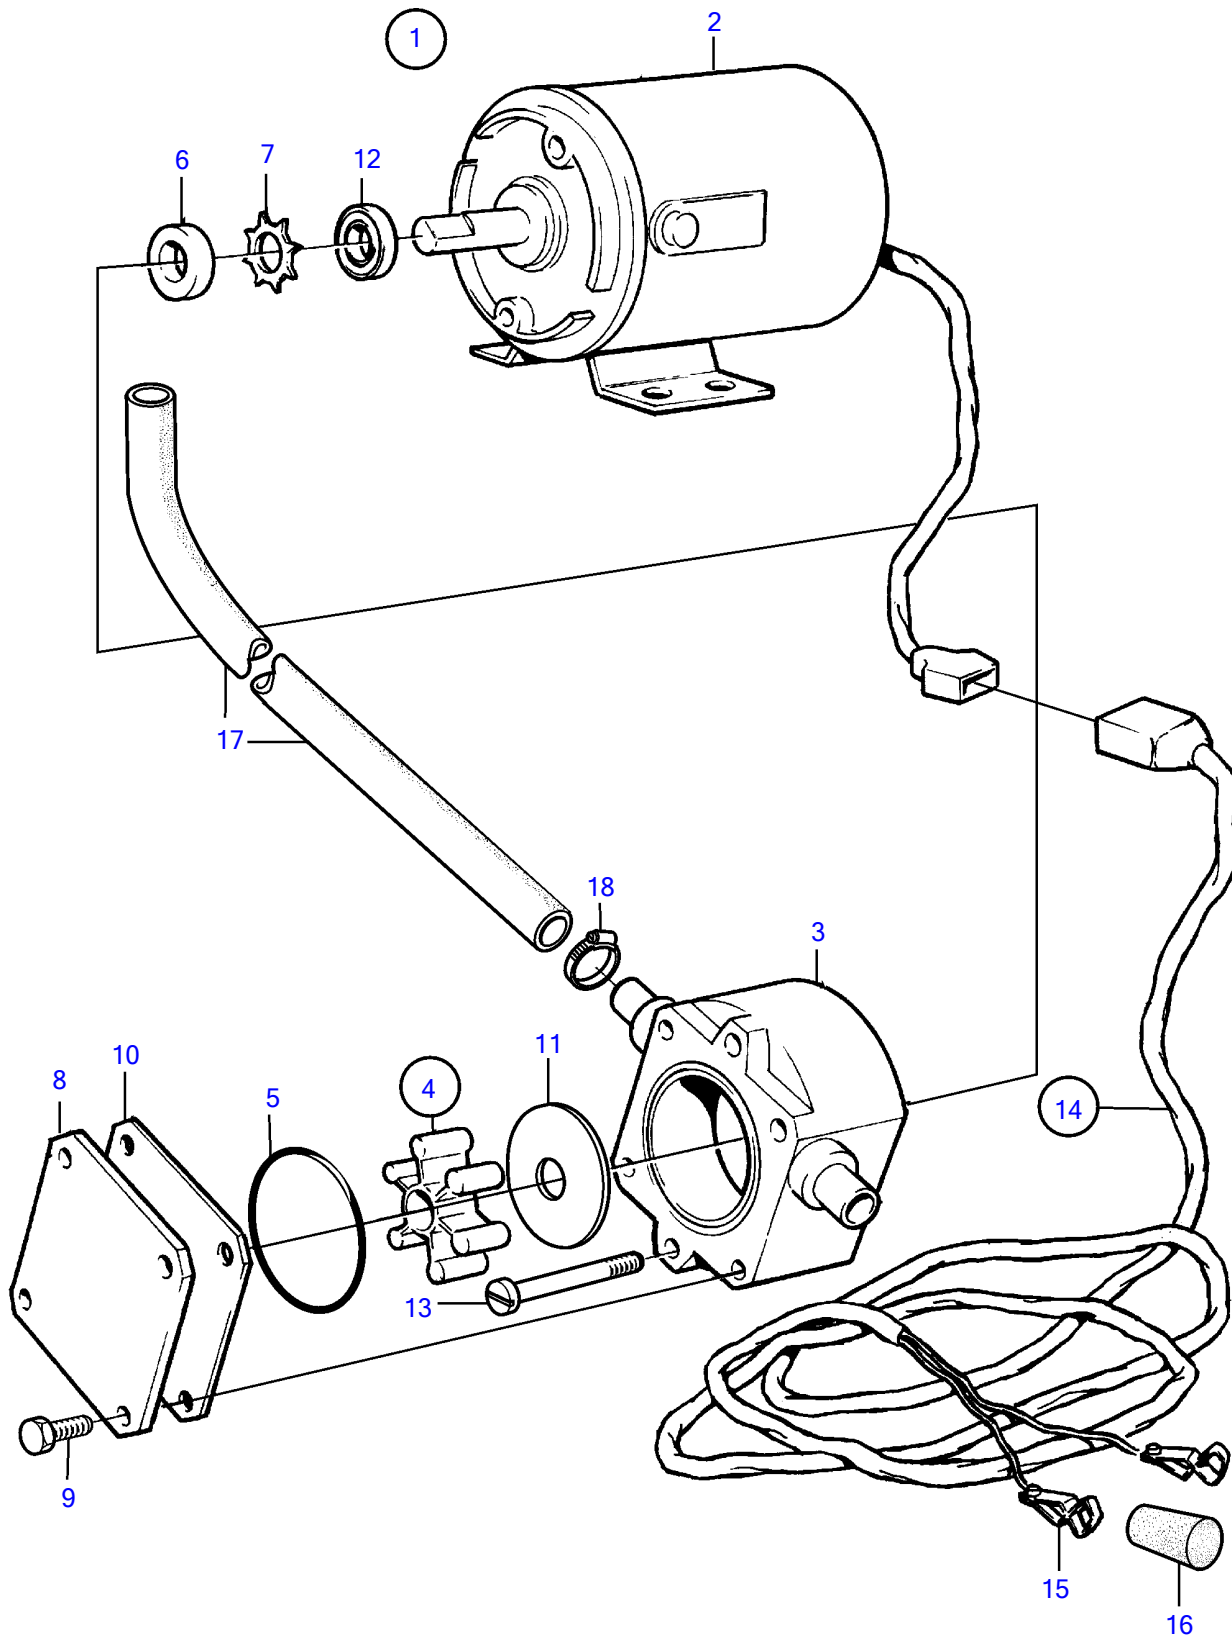

TAMD74A, TAMD74A-A, TAMD74A-B, TAMD74C-A, TAMD74C-B, TAMD74L-A, TAMD74L-B, TAMD74P-A, TAMD74P-B, TAMD75P-A

TAMD74A, TAMD74A-A, TAMD74A-B, TAMD74C-A, TAMD74C-B, TAMD74L-A, TAMD74L-B, TAMD74P-A, TAMD74P-B, TAMD75P-A

REF	PART NO.	QTY	DESCRIPTION	NOTES
1	843114	1	Oil bilge pump	12V
2	842855	1	• Oil bilge pump	
3	(844015)	1	• • Pump housing	Obsolete part
4	844022	1	• • Impeller kit	
5		1	• • • O-ring	
6		1	• • • Sealing ring	
7		1	• • • Lock ring	
8	844018	1	• • Cardboard tube	
9	844021	4	• • Screw	
10	844017	1	• • Wear washer	
11	844016	1	• • Wear washer	
12	844019	1	• • Deflector ring	
13	969518	2	• • 6 point socket screw	(847464)
14	843113	1	• Cable trunk	
15	844280	2	• • Clip	
16	(844279)	1	• • Isolation	Obsolete part, Black
	(844278)	1	• • Isolation	Obsolete part, Red
17	943707	X	• Hose	
18	943471	3	• Hose clamp	