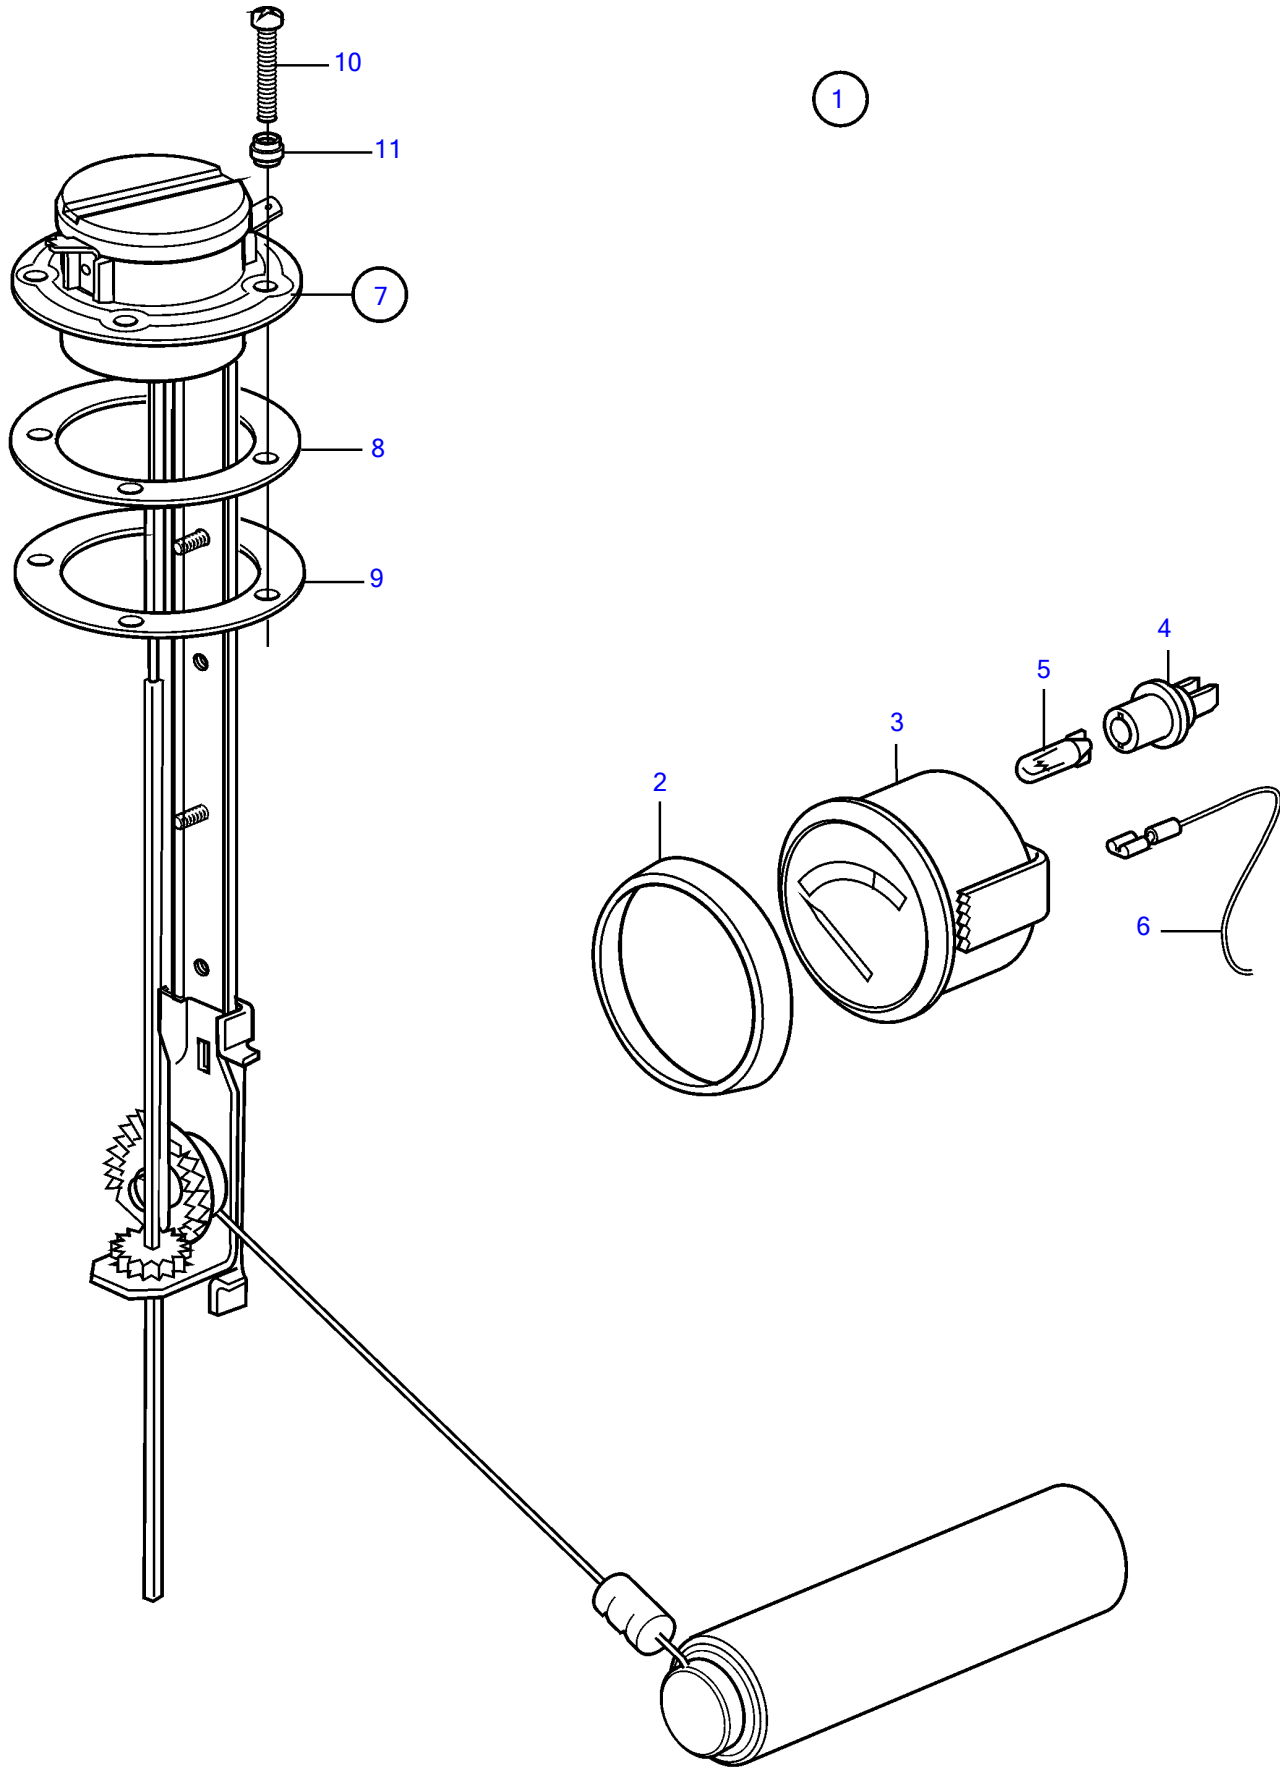

TAMD74A-A, TAMD74A-B, TAMD74C-A, TAMD74C-B, TAMD74L-A, TAMD74L-B, TAMD74P-A, TAMD74P-B, TAMD75P-A

TAMD74A-A, TAMD74A-B, TAMD74C-A, TAMD74C-B, TAMD74L-A, TAMD74L-B, TAMD74P-A, TAMD74P-B, TAMD75P-A

REF	PART NO.	QTY	DESCRIPTION	SEE SEC.	NOTES
1		1	Tank gauge kit		
2	858643	1	• Front ring		
3	863941	1	• Fuel gauge		
4	863945	1	• • Lamp socket		For instruments of early production should white bulb 182059 and bulb holder 808175 be mounted.
5	863947	1	• • Bulb		For instruments of early production should white bulb 182059 and bulb holder 808175 be mounted.
6		X	• electrical materials	1963	
7	873772	1	• Tank sensor		(837999)
8	89865	1	• • Gasket		
9	834480	1	• • Flange		
10	956078	4	• • Cross recessed screw		L=16mm
	956081	1	• • Cross recessed screw		L=25mm
11	834481	5	• • Gasket		