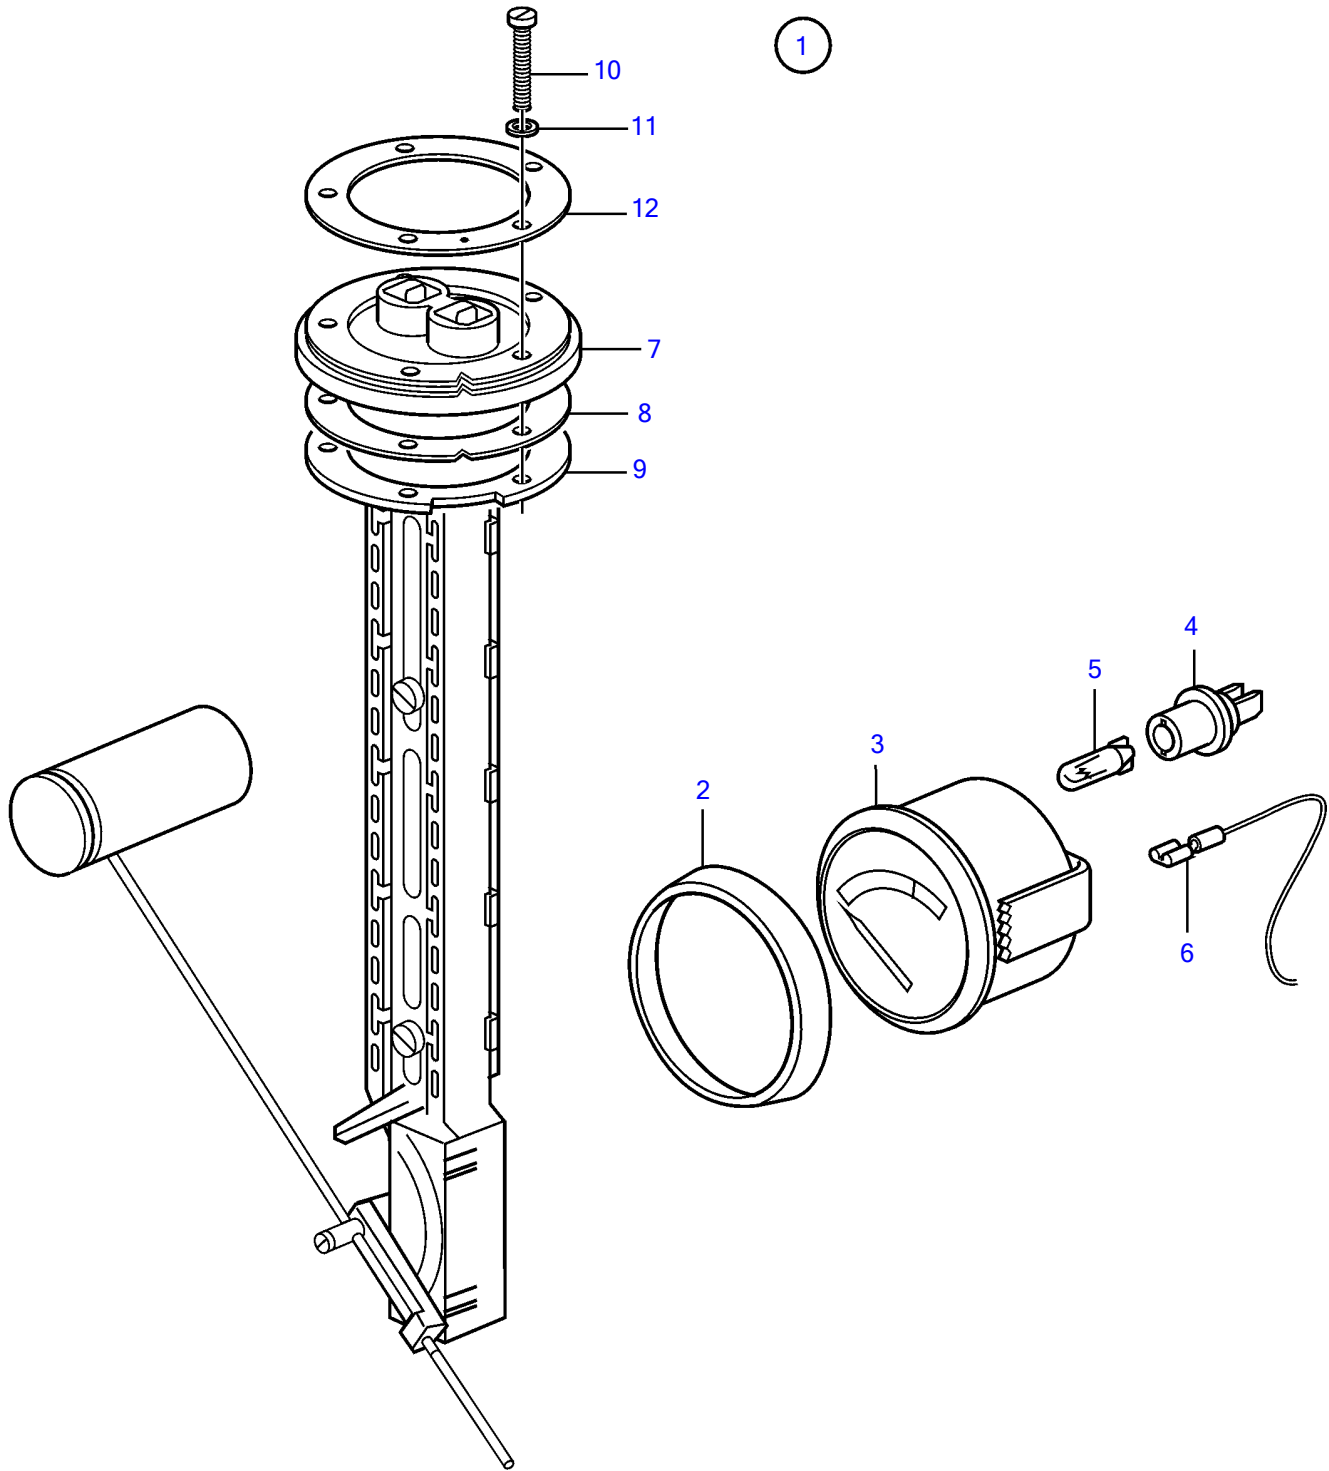

TAMD74A-A, TAMD74A-B, TAMD74C-A, TAMD74C-B, TAMD74L-A, TAMD74L-B, TAMD74P-A, TAMD74P-B, TAMD75P-A

TAMD74A-A, TAMD74A-B, TAMD74C-A, TAMD74C-B, TAMD74L-A, TAMD74L-B, TAMD74P-A, TAMD74P-B, TAMD75P-A

REF	PART NO.	QTY	DESCRIPTION	SEE SEC.	NOTES
1	873808	1	Fuel gauge		
2	858643	1	• Front ring		
3	863940	1	• Fuel gauge		
4	863945	1	• • Lamp socket		For instruments of early production should white bulb 182059 and bulb holder 808175 be mounted.
5	863946	1	• • Bulb		For instruments of early production should white bulb 182059 and bulb holder 808175 be mounted.
6		X	• electrical materials	1963	
7	873772	1	• Tank sensor		(837999)
8	89865	1	• • Gasket		
9	834480	1	• • Flange		
10	956078	4	• • Cross recessed screw		L=16mm
	956081	1	• • Cross recessed screw		L=25mm
11	834481	5	• • Gasket		
12		1	• • Flange		