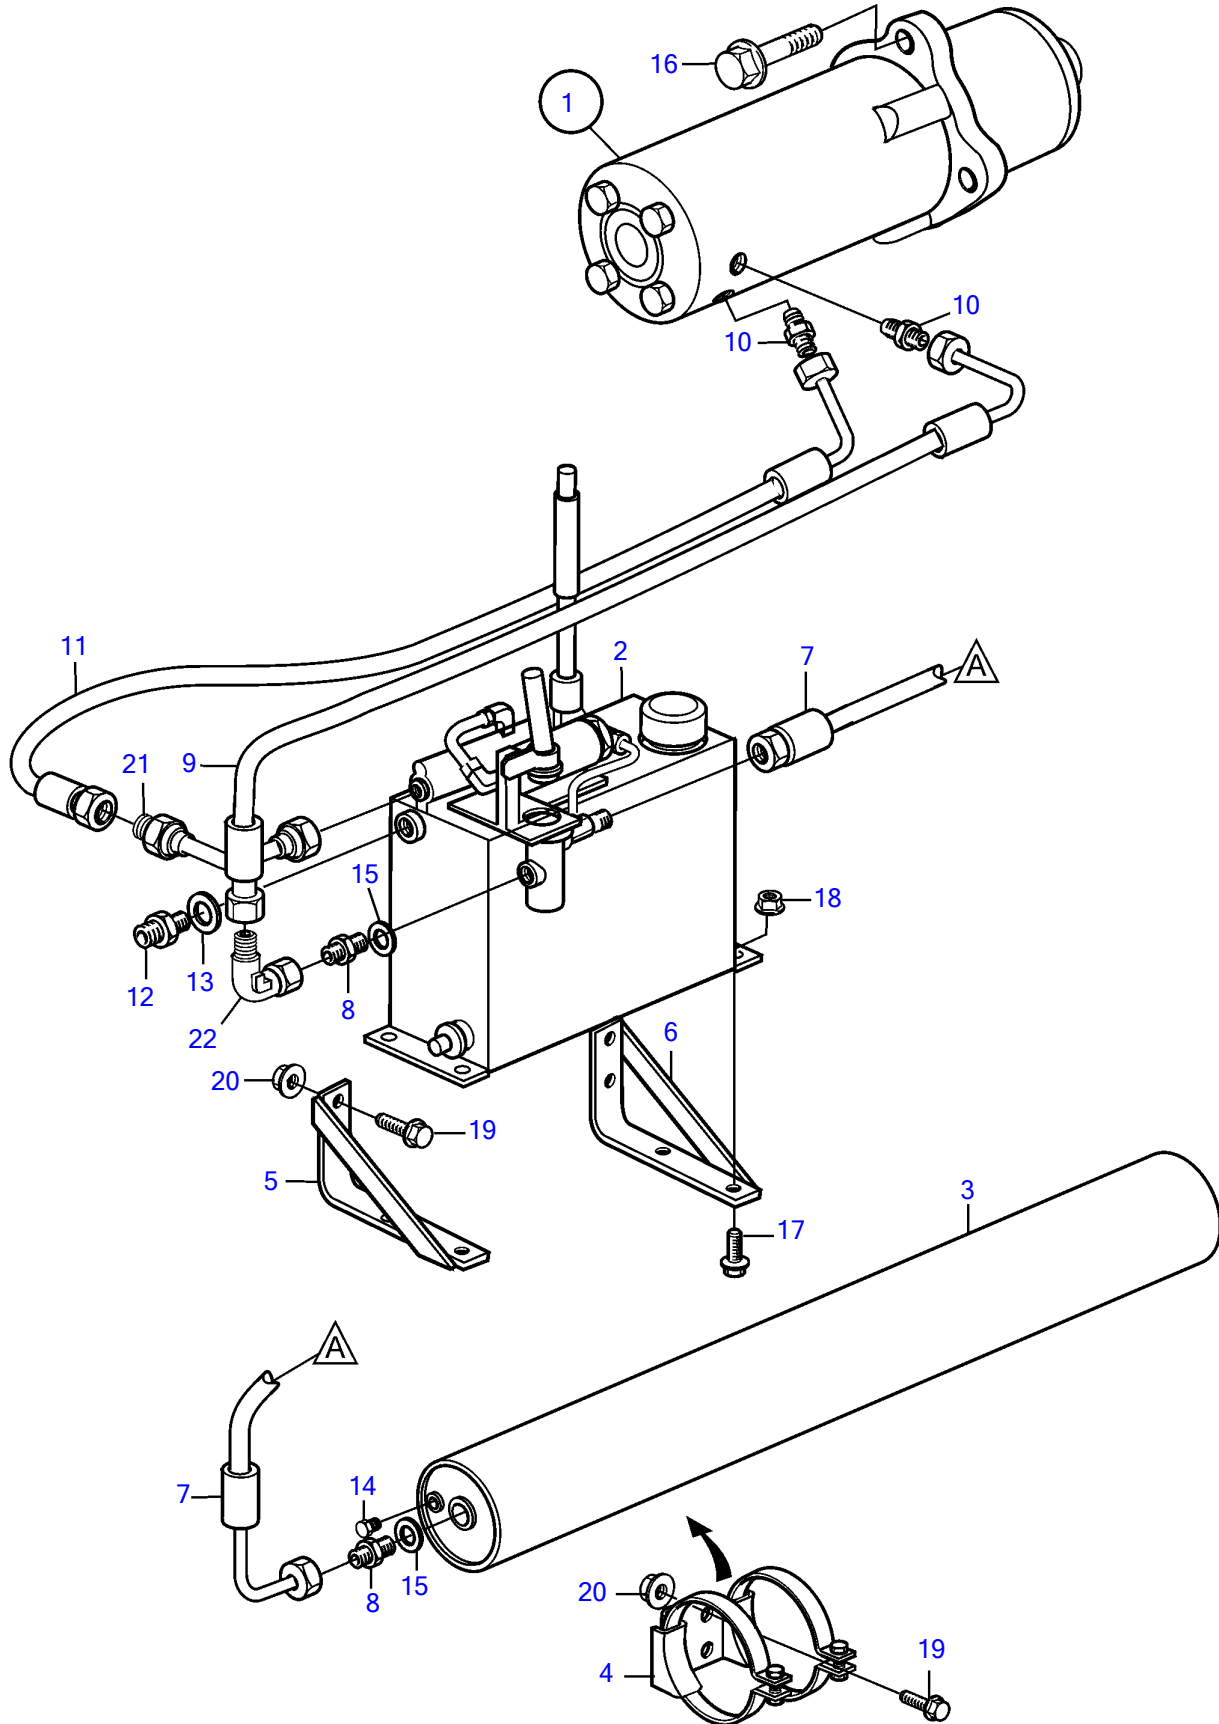

TAMD74A

23585

Upd:2011-09-22

23585

7740900-30-4996

TAMD74A

REF	PART NO.	QTY	DESCRIPTION	NOTES
1	3829544	1	Hydraulic motor • parts not sold separately	
2		1	Hydraulic fluid tank	
3			Reservoir	Accumulator
4	3829542	2	Bracket	
5	(3828379)	1	Bracket, left	Obsolete part
6	(3828380)	1	Bracket, right	Obsolete part
7	3829545	1	Hydraulic hose	
8	957031	2	Nipple	
9	3838353	1	Hydraulic hose	L=2000mm
10	941750	2	Nipple	
11	3838352	1	Hydraulic hose	L=1612mm, (3829546)
12	981303	1	Nipple	
13	977937	1	Gasket	
14	(963800)	1	Reduction nipple	Obsolete part
15	948883	2	Gasket	
16	946472	3	Flange screw	
17	947760	4	Flange screw	
18	948645	4	Flange lock nut	
19	946752	16	Flange screw	
20	971098	16	Flange lock nut	
21	983826	1	Elbow nipple	
22	964016	1	Elbow nipple	