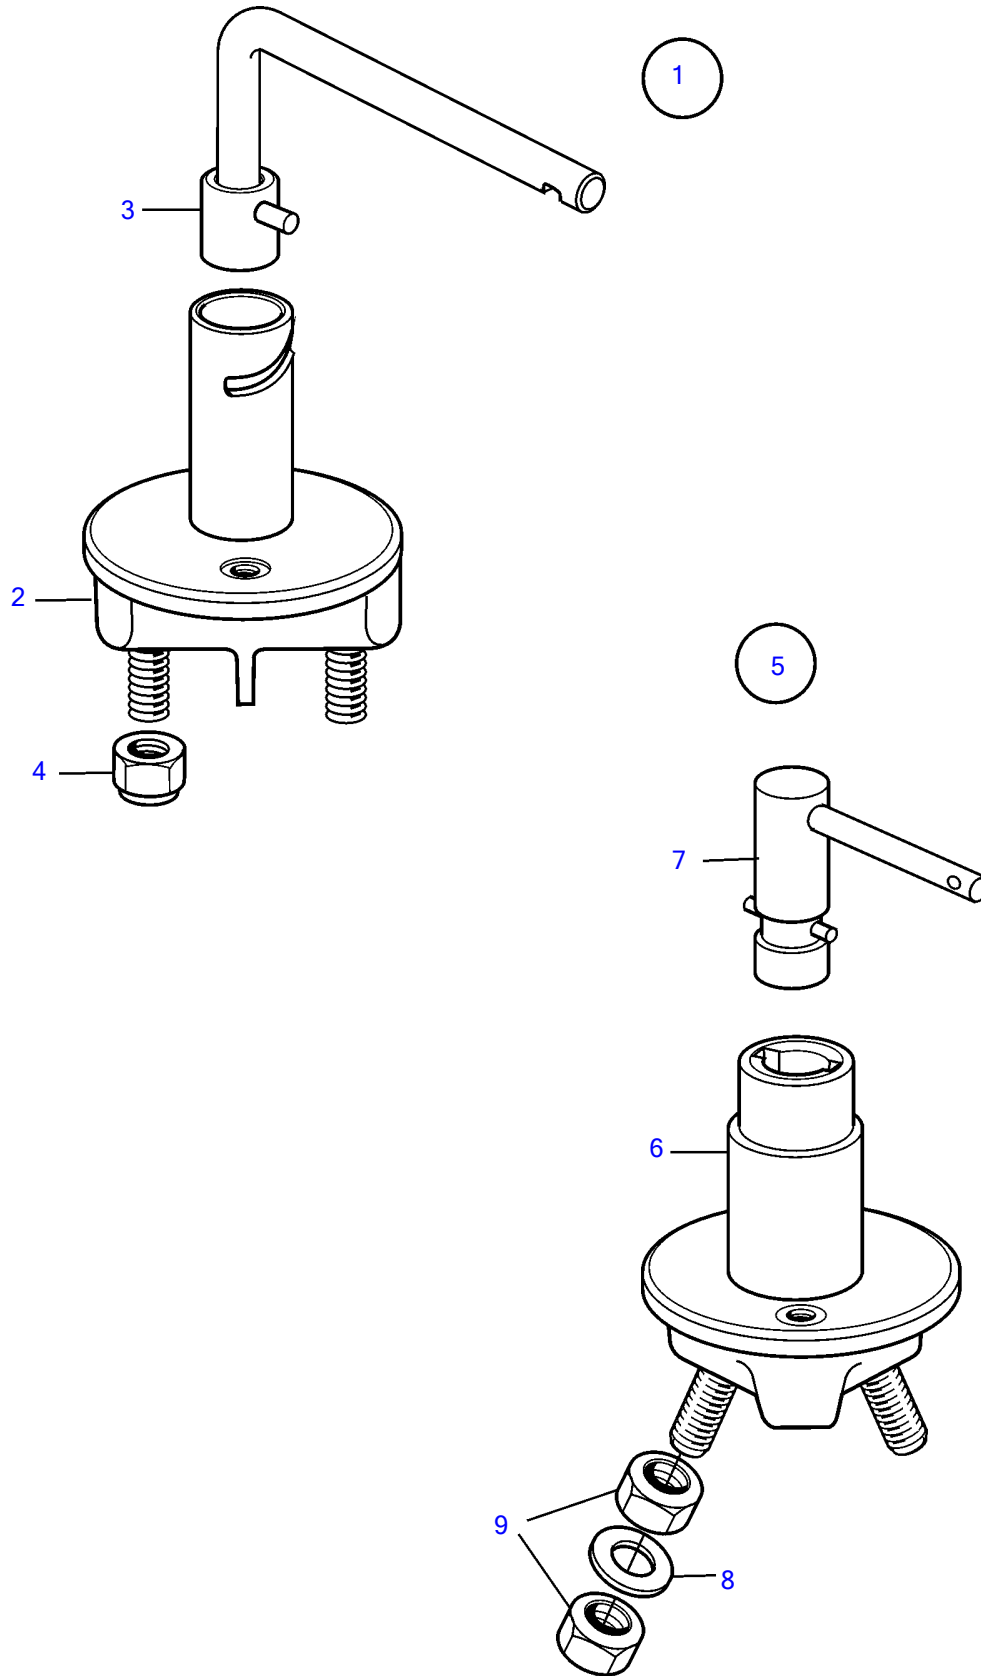

TAMD74A, TAMD74A-A, TAMD74A-B, TAMD74C-A, TAMD74C-B, TAMD74L-A, TAMD74L-B, TAMD74P-A, TAMD74P-B, TAMD75P-A

TAMD74A, TAMD74A-A, TAMD74A-B, TAMD74C-A, TAMD74C-B, TAMD74L-A, TAMD74L-B, TAMD74P-A, TAMD74P-B,  
TAMD75P-A

REF	PART NO.	QTY	DESCRIPTION	NOTES
1	870980	1	Main switch	Replaced by 1140319
2		1	• Switch	
3	243700	1	• Handle	Replaced by 1140319
4	971071	2	• Hexagon nut	
5	1140319	1	Battery main switch	
6		1	• Switch	
7	1140427	1	• Cock handle	
8	1140428	2	• Washer	
9	17602	4	• Hexagon nut	