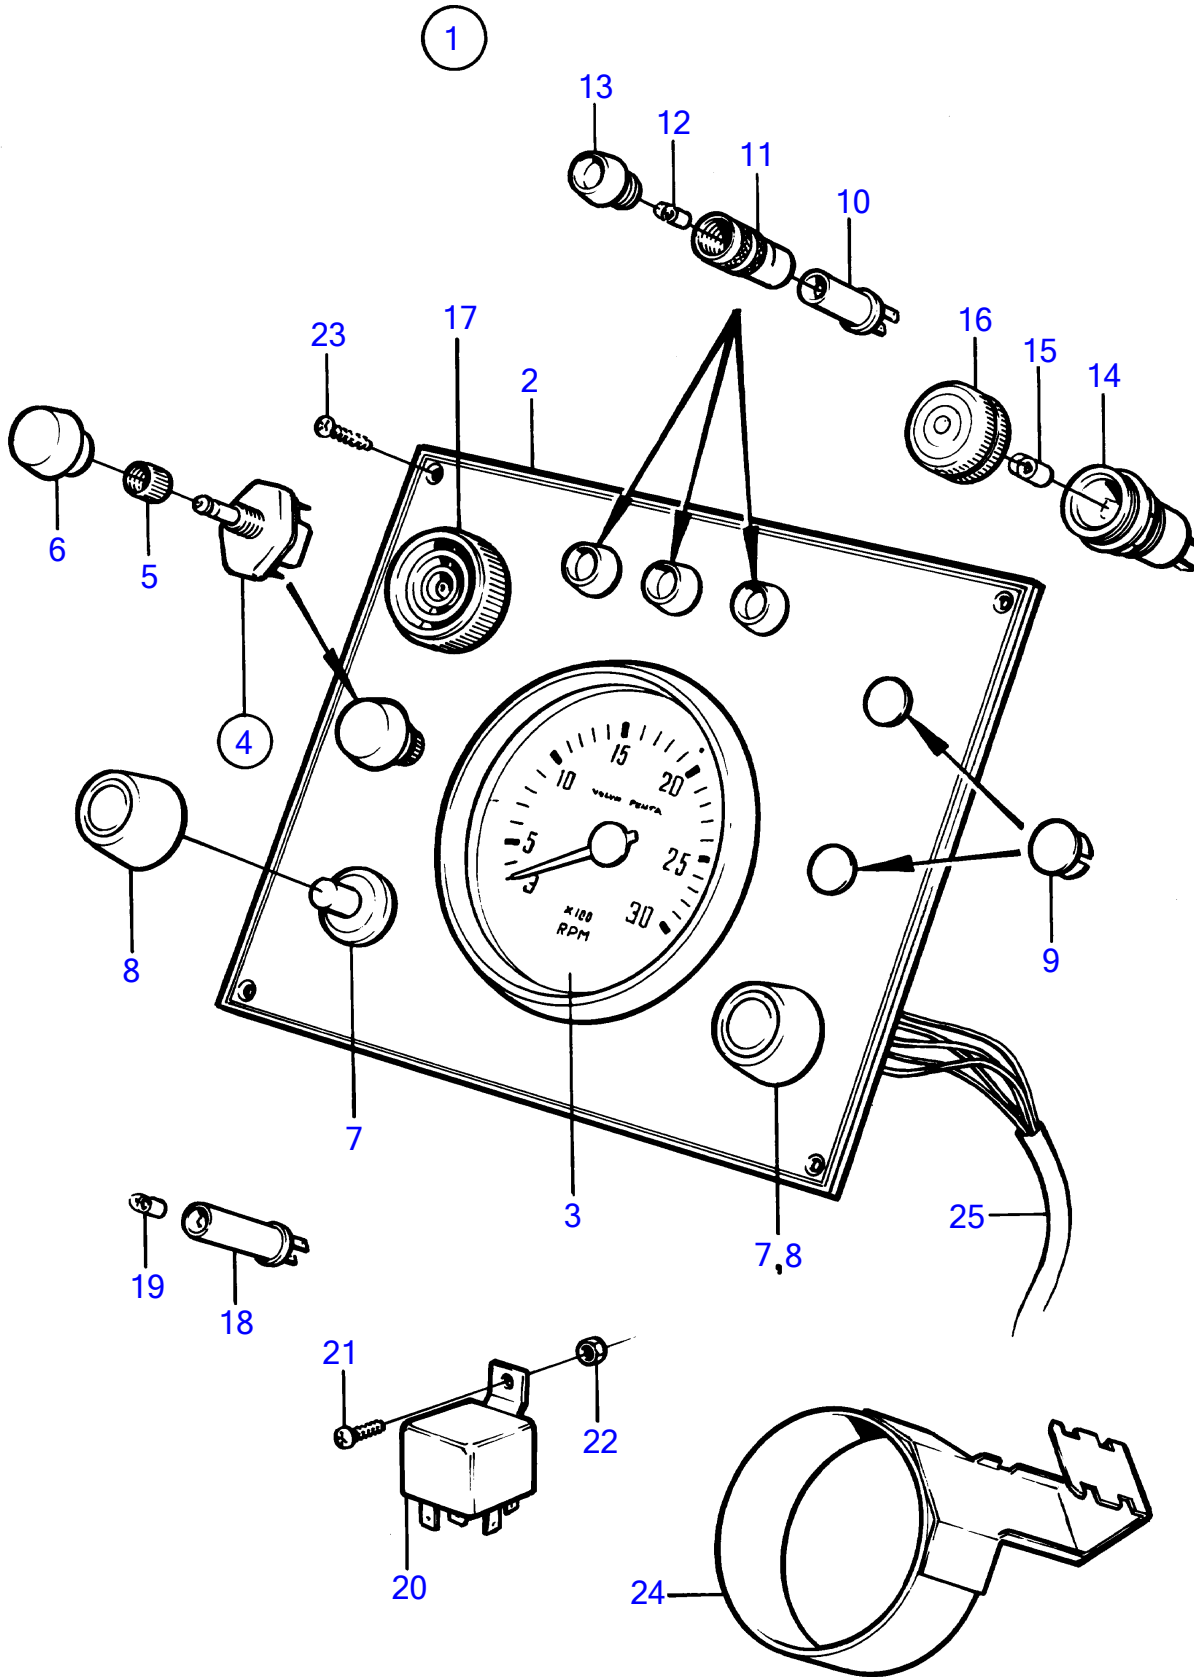

TAMD74A-A, TAMD74A-B

7435

## TAMD74A-A, TAMD74A-B

REF	PART NO.	QTY	DESCRIPTION	SEE SEC.	NOTES
1	873812	1	Instrument panel		24V
2	(837540)	1	• Instrument plate		Obsolete part
3	842563	1	• Tachometer		
4	(875819)	2	• Switch		(837725), Obsolete part
5	843002	2	• • Nut		
6	837726	2	• • Knob		
7	843684	2	• Button		
8	837533	2	• Rubber cap		
9	845071	2	• Plug		
10	808175	4	• Lamp socket		
11	819350	4	• Sleeve		
12	182059	4	• Bulb		
13	827766	3	• Lens		Orange
		1	• Lens		Blue
14	(355777)	1	• Retainer		Obsolete part
15	182034	1	• Bulb		
16	(1561793)	1	• Lamp		Repl by blue lens 862150 + sleeve 819350 + bulb holder 808175 and bulb 182059., Orange, Obsolete part
17	827597	1	• Horn unit		
18	808175	1	• Lamp socket		
19	182059	1	• Bulb		
20	873611	1	• Relay		(837878)
21	956076	1	• Cross recessed screw		
22	949874	1	• Flange lock nut		(946577)
23	944540	4	• Screw		
24	(837860)	1	• Anchorage		Obsolete part
25		X	electrical materials	1963	