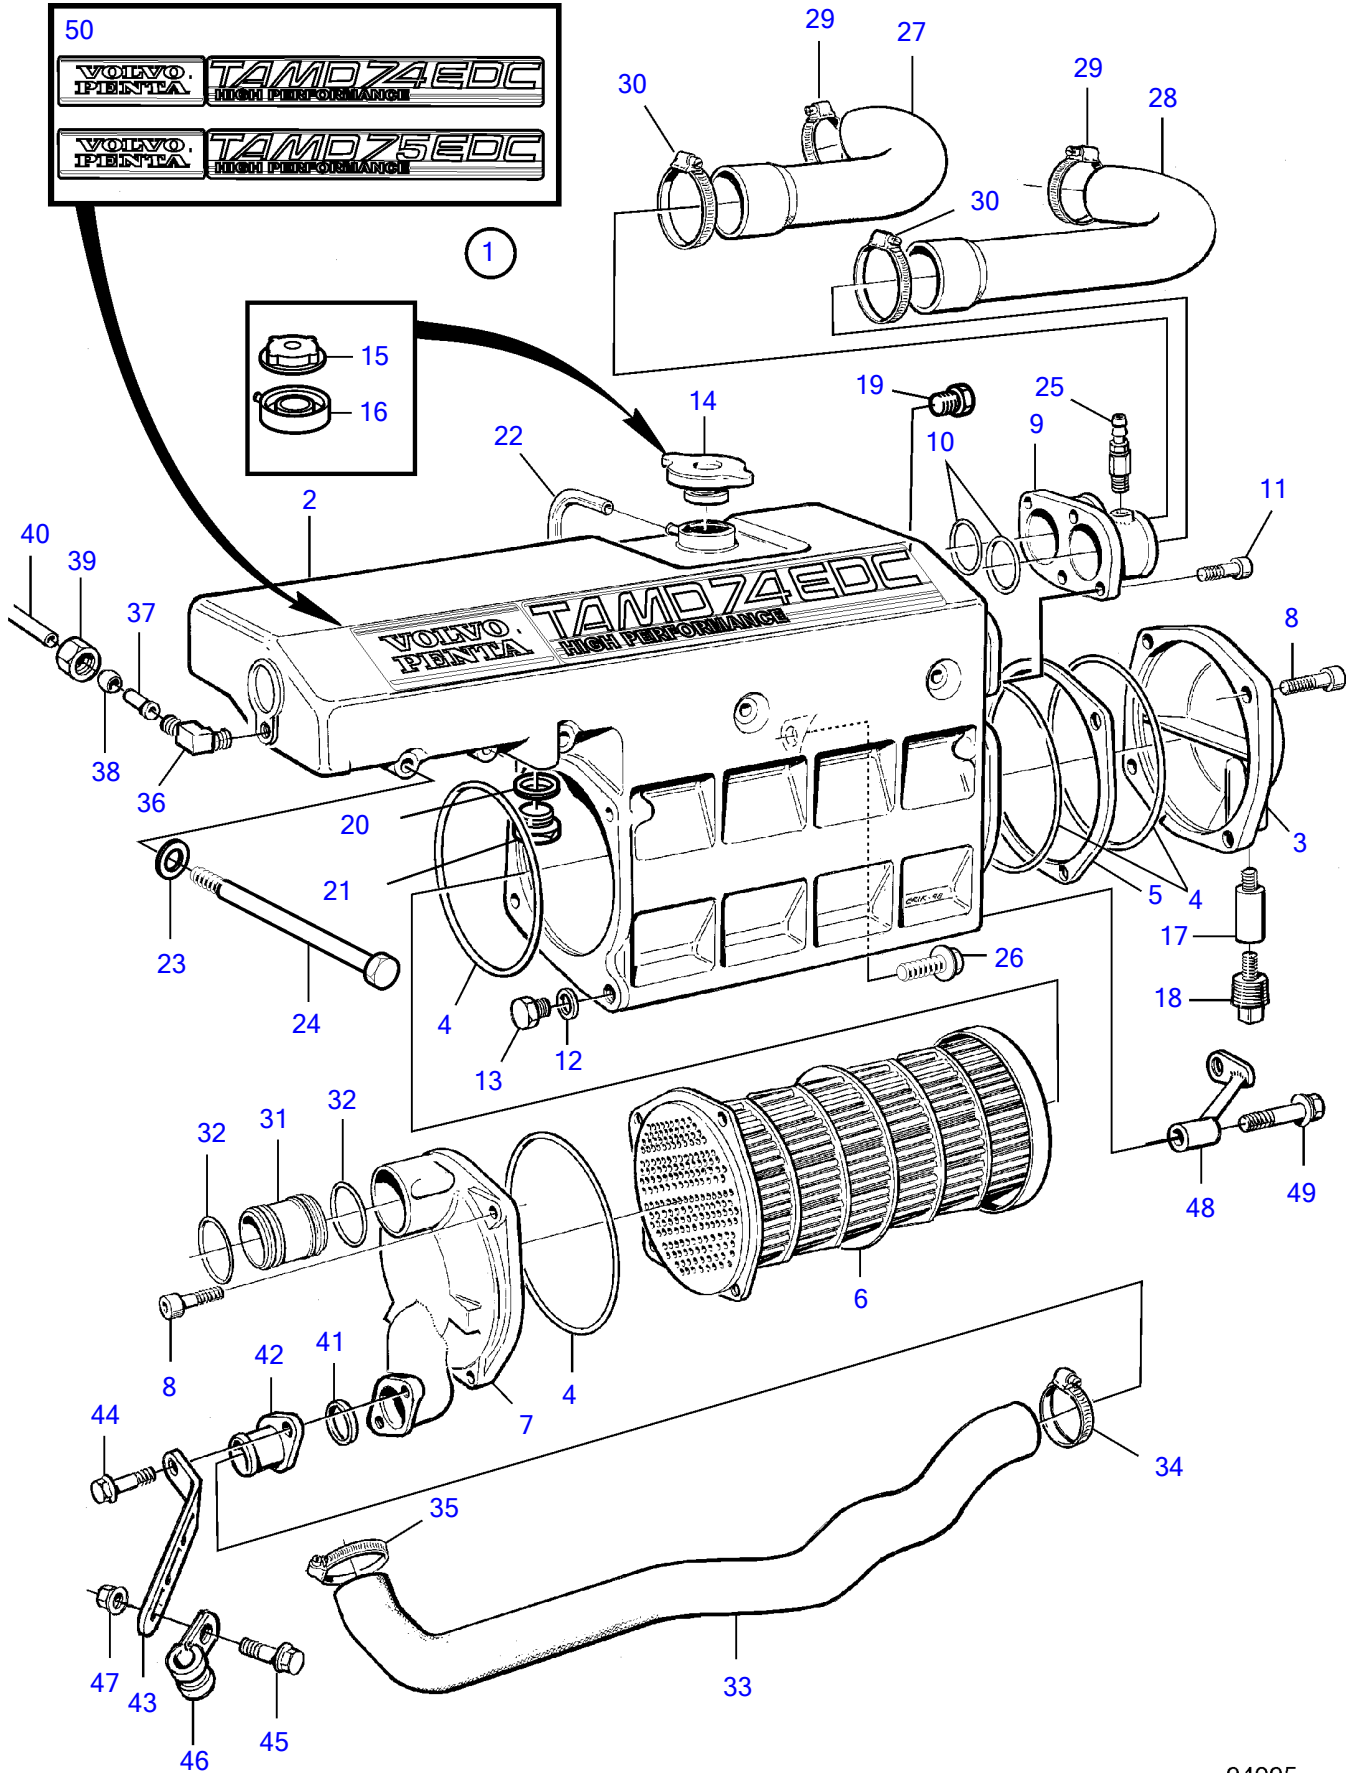

TAMD74C-A, TAMD74C-B, TAMD74L-A, TAMD74L-B, TAMD74P-A, TAMD74P-B, TAMD75P-A

TAMD74C-A, TAMD74C-B, TAMD74L-A, TAMD74L-B, TAMD74P-A, TAMD74P-B, TAMD75P-A

REF	PART NO.	QTY	DESCRIPTION	NOTES
1	3828574	1	Heat exchanger	
2	3829900	1	• Housing	
3	3828575	1	• End plate	
4	3826783	4	• O-ring	
5	3826782	1	• Spacer	
6	3826790	1	• Insert	
7	3826788	1	• End plate	
8	959224	8	• Hex. socket screw	
9	866592	1	• Hose connection	
10	125362	2	• O-ring	
11	959222	4	• Hex. socket screw	
12	907132	1	• Gasket	
13	960628	1	• Plug	
14	866761	1	• Pressure cap	
15	1674083	1	• Pressure cap	Alt
16	3828863	1	• Rubber collar	Alt
17	838929	1	• Anode	
18	838928	1	• Plug	
19	981749	1	Plug	Alt
20	947624	1	Gasket	Alt
21	861918	1	Plug	Alt
22	192618	1	Hose	L=800mm
23	191172	5	Washer	
24	980359	5	Hexagon screw	M8x220mm
25	949918	2	Shut-off cock	
26	947760	1	Flange screw	
27	3826314	1	Hose	Thermostat housing-heat exchanger.
28	3830674	1	Hose	Heat exchanger-water pump.
29	961672	2	Hose clamp	
30	961673	2	Hose clamp	
31	866594	1	Tube	
32	866690	2	O-ring	
33	3826393	1	Hose	Heat exchanger-oil cooler.
34	961671	1	Hose clamp	
35	961672	1	Hose clamp	
36	954385	1	Elbow nipple	
37	944717	1	Support sleeve	
38	954364	1	Sleeve	
39	954356	1	Fitting nut	
40	945460	1	Tube	L=1110mm
41	864491	1	Gasket	
42	3826300	1	Tube	
43	965577	1	Bracket	
44	945444	2	Flange screw	
45	946544	1	Flange screw	
46	952627	1	Clamp	
47	945407	1	Flange nut	
48	3826392	1	Stay	
49	965180	1	Flange screw	
50	3828220	1	Decal	TAMD74EDC, Volvo Penta High Performance
	3837712	1	Decal	TAMD75EDC, Volvo Penta High Performance