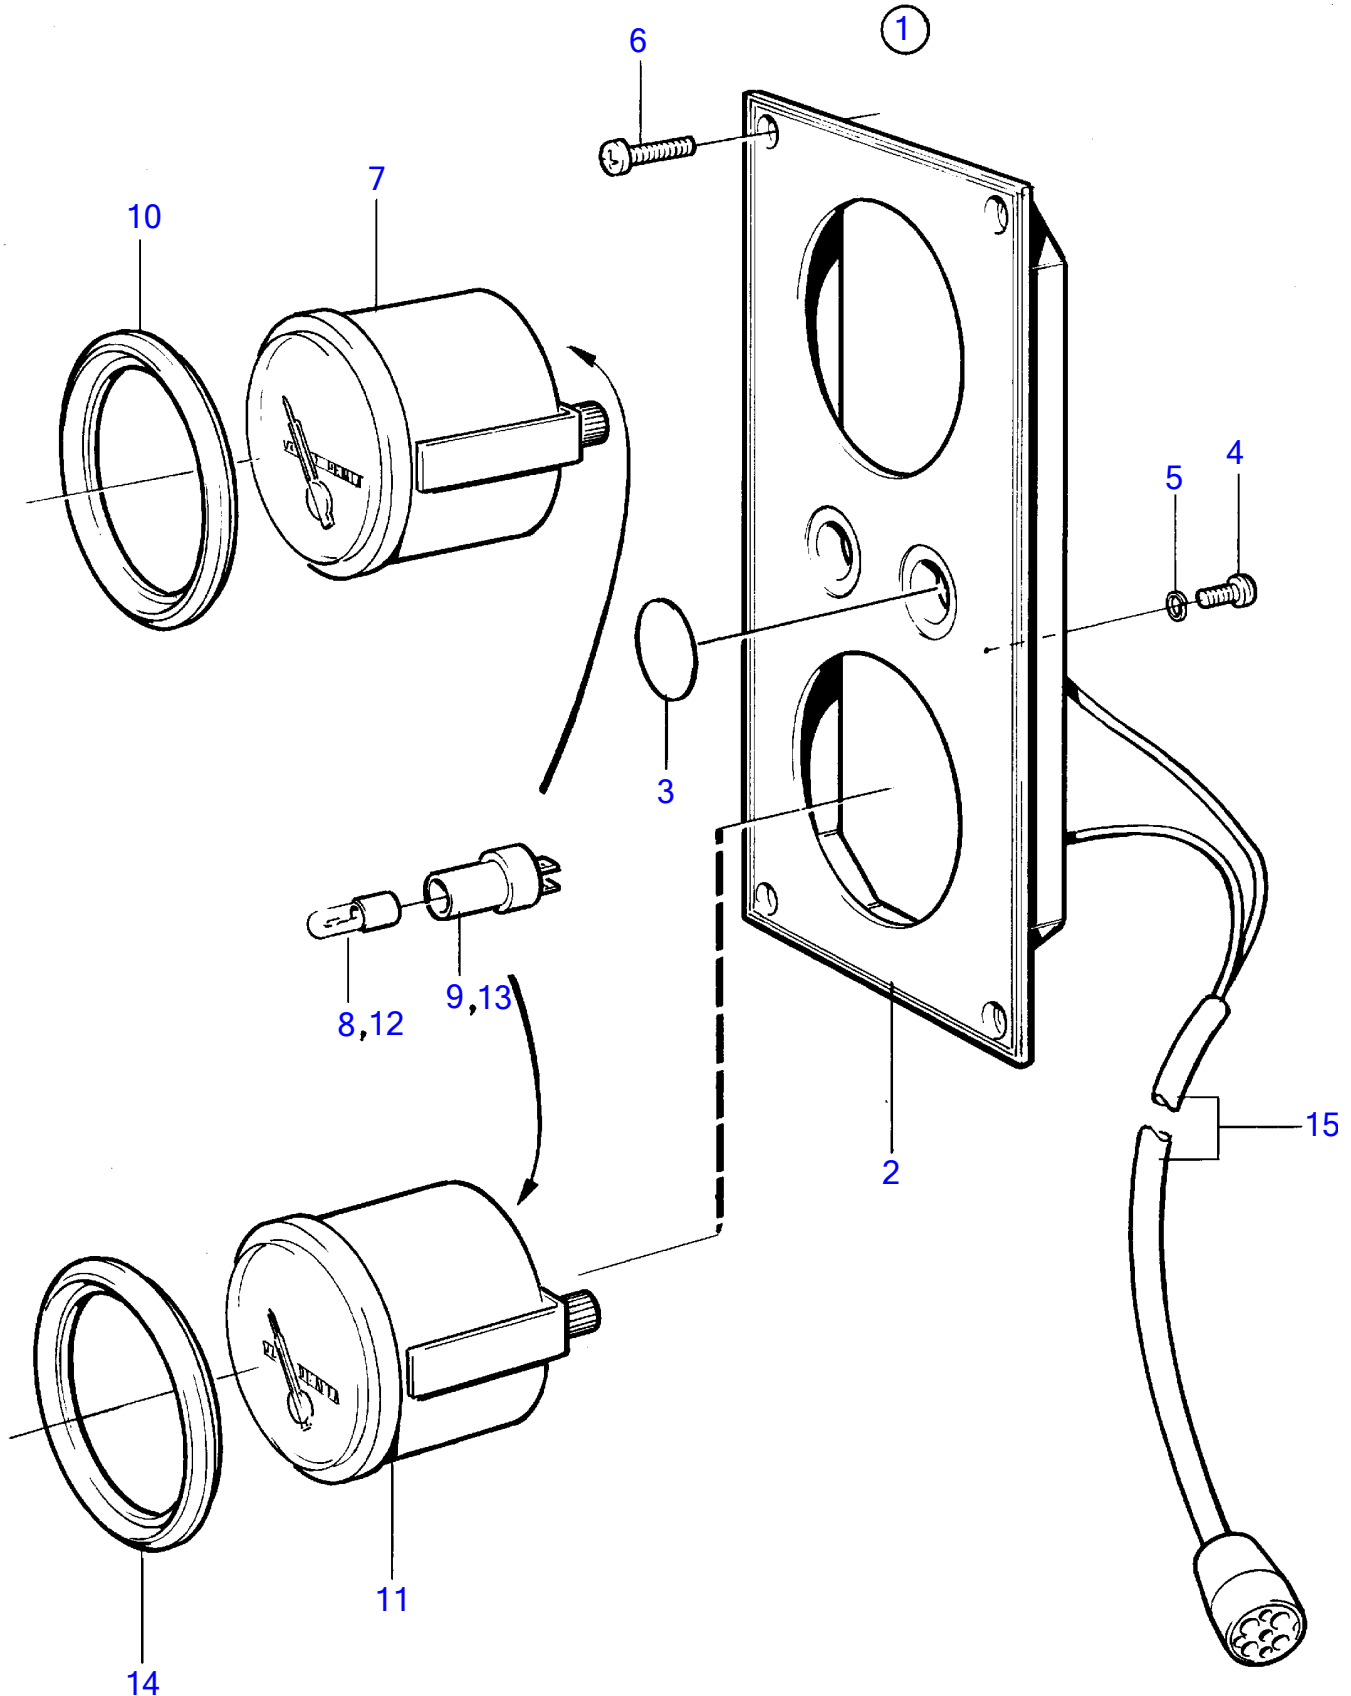

TAMD74A-A, TAMD74A-B, TAMD74C-A, TAMD74C-B, TAMD74L-A, TAMD74L-B, TAMD74P-A, TAMD74P-B, TAMD75P-A

TAMD74A-A, TAMD74A-B, TAMD74C-A, TAMD74C-B, TAMD74L-A, TAMD74L-B, TAMD74P-A, TAMD74P-B, TAMD75P-A

REF	PART NO.	QTY	DESCRIPTION	SEE SEC.	NOTES
1	872282	1	Instrument panel		White coloured stripe.
2	(858874)	1	• Instrument panel		White coloured stripe., Obsolete part
3	828607	2	• • Cover plate		
4	949947	1	• • Cross recessed screw		
5	941904	1	• • Spring washer		
6	828647	4	• • Screw		
7	873201	1	• Oil pressure gauge		(863936)
8	863946	1	• • Bulb		Use white bulb 19923 and socket 808175 for earlier gauges., Red
9	863945	1	• • Lamp socket		Use white bulb 19923 and socket 808175 for earlier gauges.
10	858643	1	• Front ring		
11	873205	1	• Turbo pressure gauge		0-3bar
12	863946	1	• • Bulb		Red
13	863945	1	• • Lamp socket		
14	858643	1	• Front ring		
15		1	• Cable trunk		
		X	electrical materials	1963	
		X	electrical materials	1964	
		X	electrical materials	1965	
		X	electrical materials	4415	