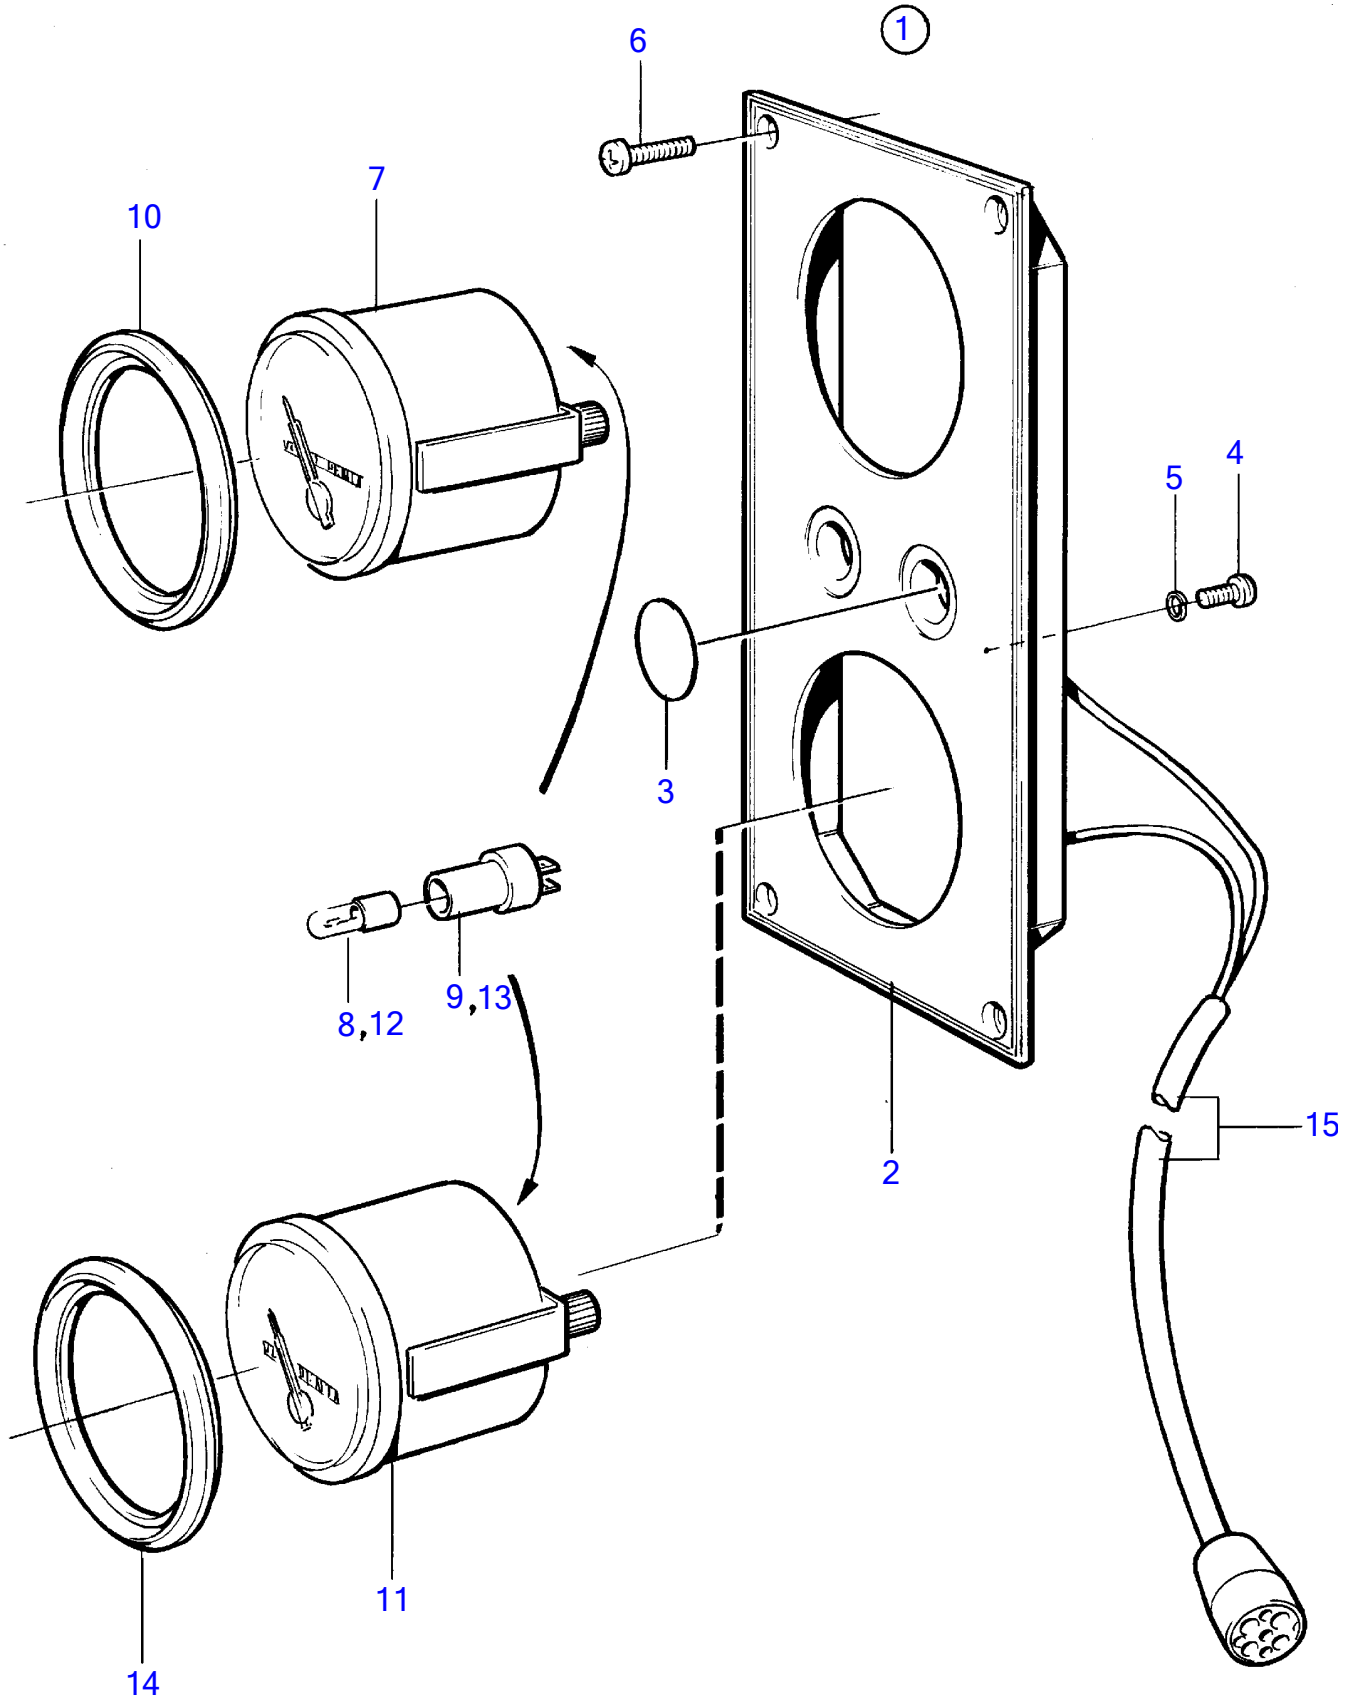

TAMD74A-A, TAMD74A-B, TAMD74C-A, TAMD74C-B, TAMD74L-A, TAMD74L-B, TAMD74P-A, TAMD74P-B, TAMD75P-A

TAMD74A-A, TAMD74A-B, TAMD74C-A, TAMD74C-B, TAMD74L-A, TAMD74L-B, TAMD74P-A, TAMD74P-B, TAMD75P-A

REF	PART NO.	QTY	DESCRIPTION	SEE SEC.	NOTES
1	872282	1	Instrument panel		White coloured stripe.
2	(858874)	1	• Instrument panel		White coloured stripe., Obsolete part
3	828607	2	• • Cover plate		
4	949947	1	• • Cross recessed screw		
5	941904	1	• • Spring washer		
6	828647	4	• • Screw		
7	873201	1	• Oil pressure gauge		(863936)
8	863946	1	• • Bulb		Use white bulb 19923 and socket 808175 for earlier gauges., Red
9	863945	1	• • Lamp socket		Use white bulb 19923 and socket 808175 for earlier gauges.
10	858643	1	• Front ring		
11	863938		• Turbo pressure gauge		0-2bar
	873205	1	• Turbo pressure gauge		0-3bar
12	863946	1	• • Bulb		Red
13	863945	1	• • Lamp socket		
14	858643	1	• Front ring		
15		1	• Cable trunk		
		X	electrical materials	1963	
		X	electrical materials	1964	
		X	electrical materials	1965	