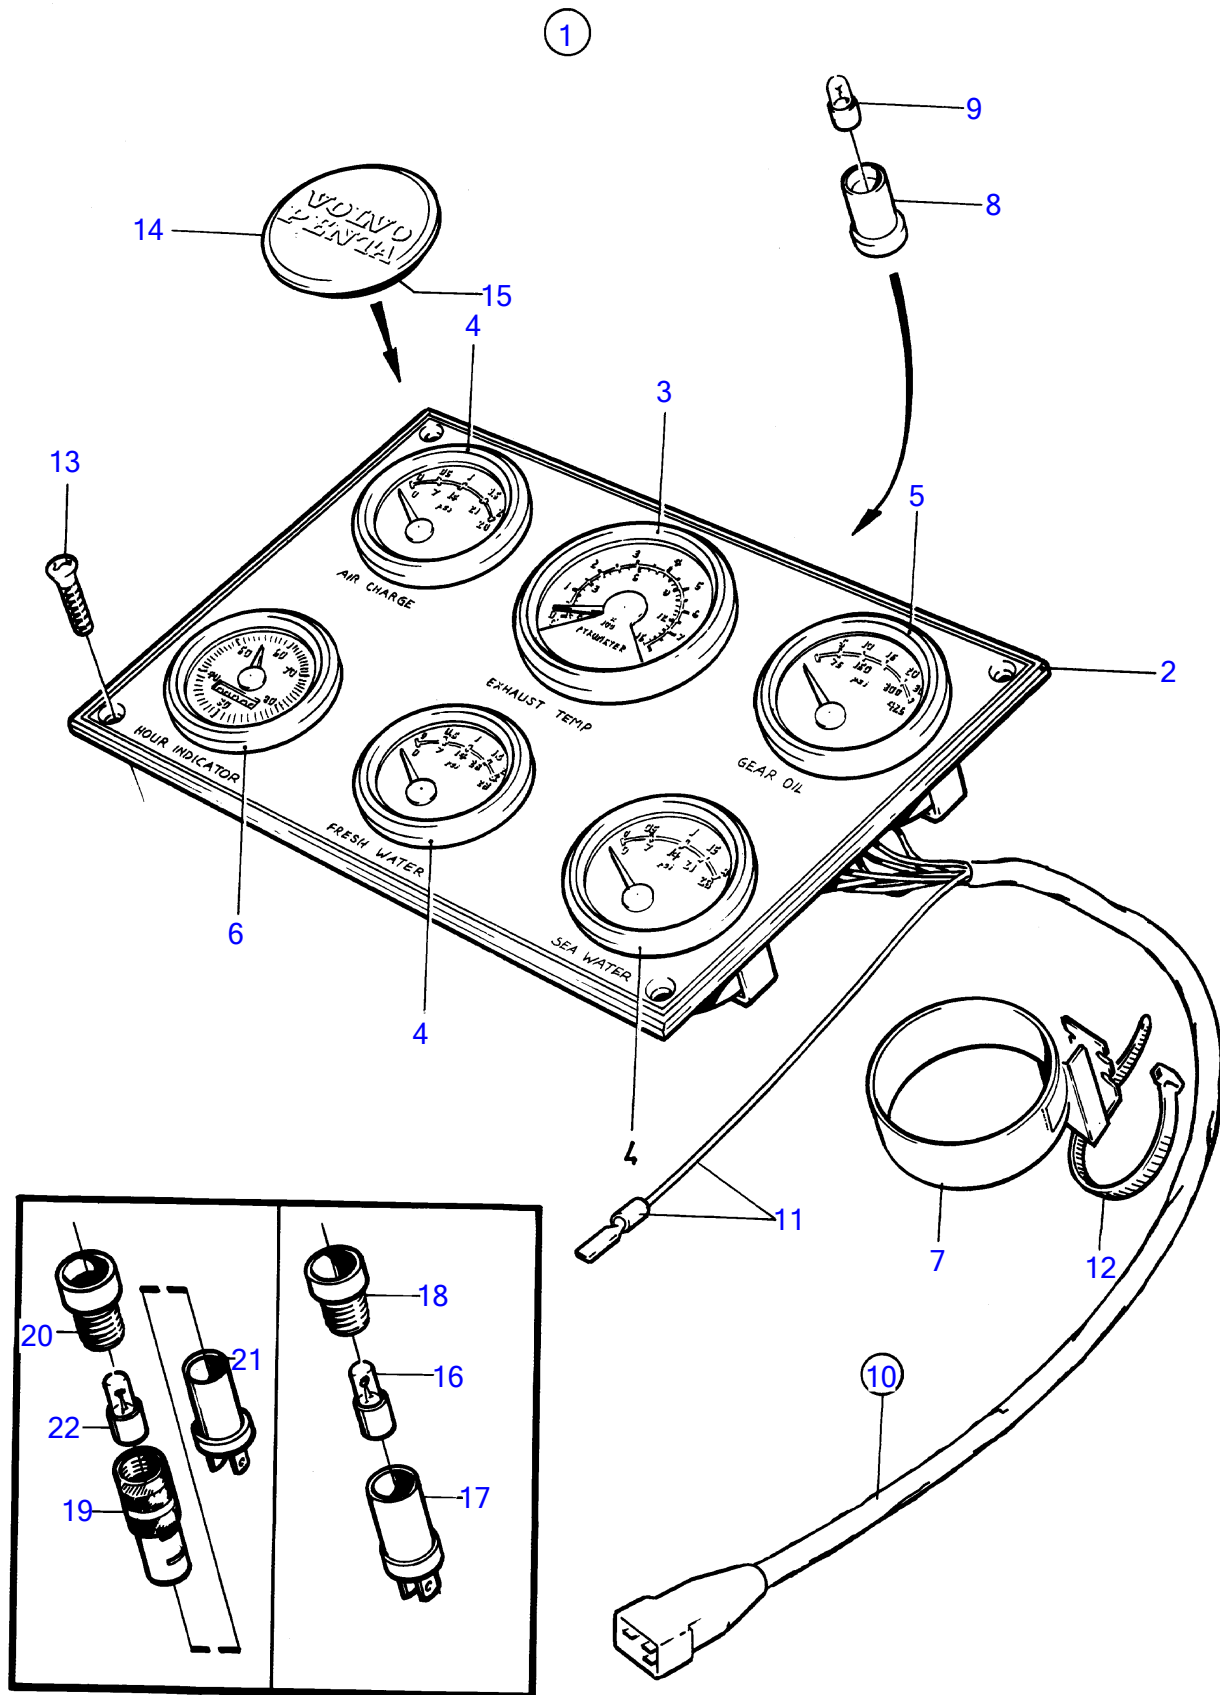

TAMD74A-A, TAMD74A-B

5446

TAMD74A-A, TAMD74A-B

REF	PART NO.	QTY	DESCRIPTION	SEE SEC.	NOTES
1	843078	1	Instrument panel		24V
2	(842846)	1	• Instrument plate		Obsolete part
3	842841	1	• Pyrometer		
4	(837754)	1	• Instrument, turbo pressure		Obsolete part
5	(837747)	1	• Instrument, oil pressure-reverse gear		Obsolete part
6	872479	1	• Hour recorder		
7	(837859)	1	• Anchorage		Obsolete part
8	808175	6	• Lamp socket		
9	182059	6	• Bulb		
10	(843040)	1	• Cable trunk		Obsolete part
11		X	• electrical materials	1963	
12	948211	X	• Cable tie		
13	944540	4	• Screw		
14	842599	1	• Cover washer		
15	842601	1	• Foil		
16	182034	2	• Bulb		
17	(355777)	2	• Retainer		Obsolete part
18	(1561793)	1	• Lamp		Orange, Obsolete part
	(1573962)	1	• Control lamp		Green, Obsolete part
19	819350	3	• Sleeve		
20	827766	3	• Lens		Orange
21	808175	3	• Lamp socket		
22	182059	3	• Bulb		