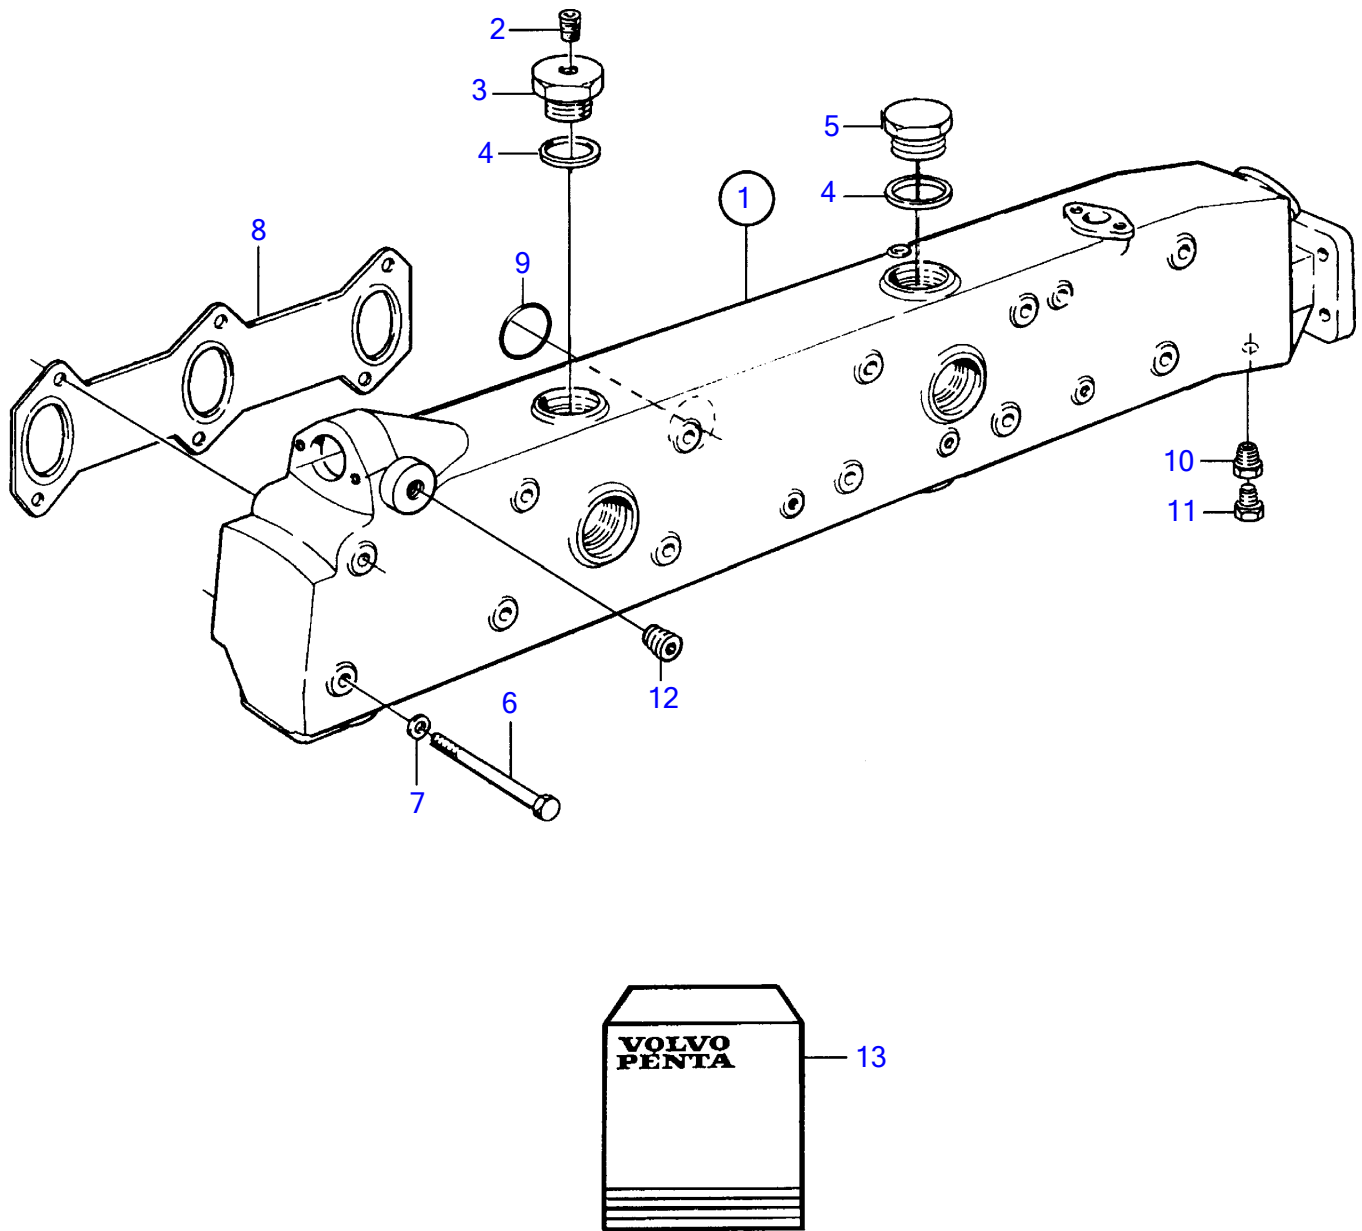

TAMD74A-A, TAMD74A-B, TAMD74C-A, TAMD74C-B, TAMD74L-A, TAMD74L-B, TAMD74P-A, TAMD74P-B, TAMD75P-A

17017

TAMD74A-A, TAMD74A-B, TAMD74C-A, TAMD74C-B, TAMD74L-A, TAMD74L-B, TAMD74P-A, TAMD74P-B, TAMD75P-A

REF	PART NO.	QTY	DESCRIPTION	NOTES
1	3838891	1	Exhaust pipe	
2	479977	1	• Plug	
3	821335	3	• Plug	
4	469328	11	• Gasket	
5	467367	8	• Plug	
6	970961	12	Hexagon screw	L=110mm
7	941908	12	Spring washer	
8	847778	2	Gasket	Included in gasket kit.
9	477059	1	O-ring	Included in gasket kit.
10	479954	1	Nipple	
11	861551	1	Plug	
12	479977	1	Plug	
13	876625	1	Gasket kit	See group 99