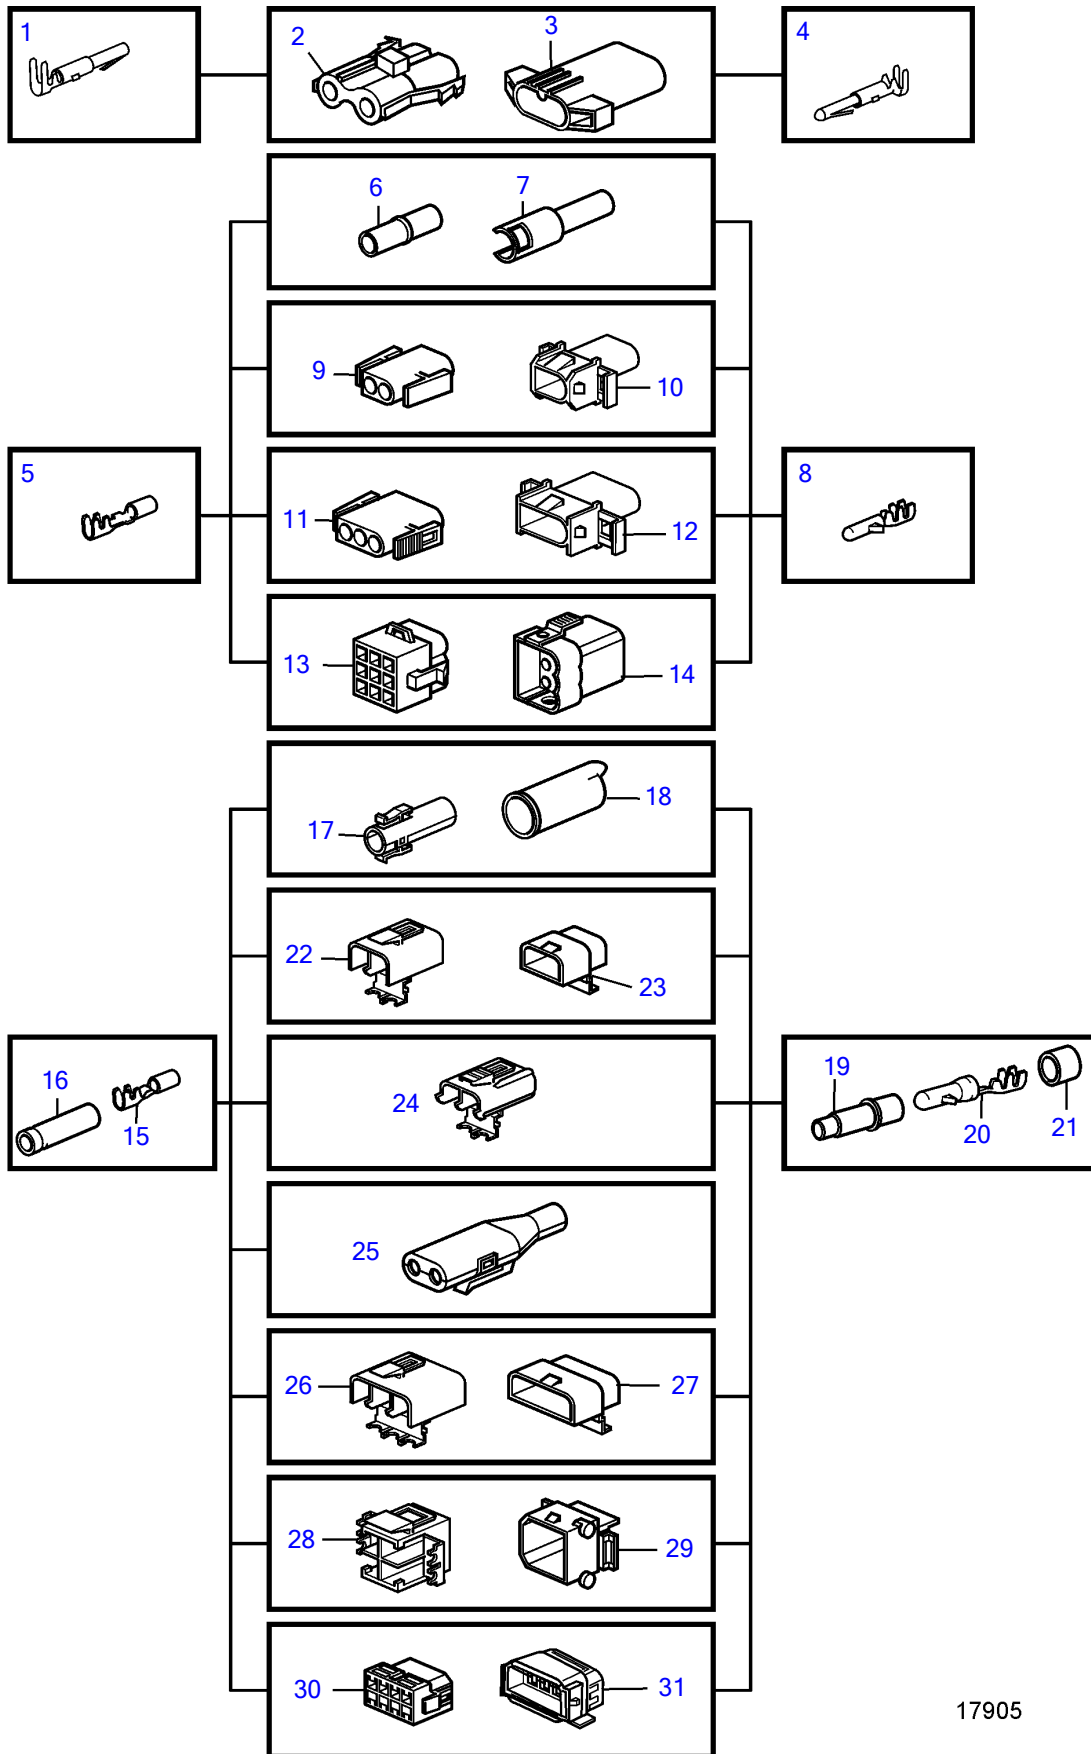

TAMD74A, TAMD74A-A, TAMD74A-B, TAMD74C-A, TAMD74C-B, TAMD74L-A, TAMD74L-B, TAMD74P-A, TAMD74P-B, TAMD75P-A

17905

TAMD74A, TAMD74A-A, TAMD74A-B, TAMD74C-A, TAMD74C-B, TAMD74L-A, TAMD74L-B, TAMD74P-A, TAMD74P-B, TAMD75P-A

REF	PART NO.	DESCRIPTION	NOTES
1	946038	Cable terminal	2,1x0,5-1mm <sup>2</sup>
2	944224	Housing	2-pole
3	944223	Housing	2-pole
4		Cable terminal	Not marketed by Volvo Penta., 2,1x0,5-1mm <sup>2</sup>
5	965822	Cable terminal	3,5x1,1-2,5mm <sup>2</sup>
	948289	Cable terminal	3,5x2,5-4,0mm <sup>2</sup>
6	949584	Housing	3,5x1 natural
7	949583	Housing	3,5x1 natural
8	969831	Cable terminal	3,5x0,5-1mm <sup>2</sup>
	965824	Cable terminal	3,5x1,1-2,5mm <sup>2</sup>
	965825	Cable terminal	3,5x2,6-4,0mm <sup>2</sup>
9	948996	Housing	3,5x2 natural
10	948995	Housing	3,5x2 natural
11	948296	Housing	3,5x3 natural
12	948297	Housing	3,5x3 natural
13	948294	Housing	3,5x9 natural
14	948295	Housing	3,5x9 natural
15	949371	Cable terminal	3,5x0,75-1,5mm <sup>2</sup>
	1598753	Insulator	3,5x2,5-4,5mm <sup>2</sup>
16	1598753	Insulator	
17	1307035	Housing	1-pole
18	1308436	Housing	1-pole
19	1608765	Insulator	
20	965824	Cable terminal	3,5x2,5-4,5mm <sup>2</sup>
21	1608766	Seal	
22	1307048	Housing	2-pole
23	1307049	Housing	2-pole
24	970753	Housing	2-pole
25	1624477	Housing	2-pole
26	1259828	Housing	3-pole
27	3523442	Pin housing	3-polig (1259829)
28	1259830	Housing	4-pole
29	1259831	Housing	4-pole
30	966812	Housing	8-pole
31	967809	Housing	8-pole