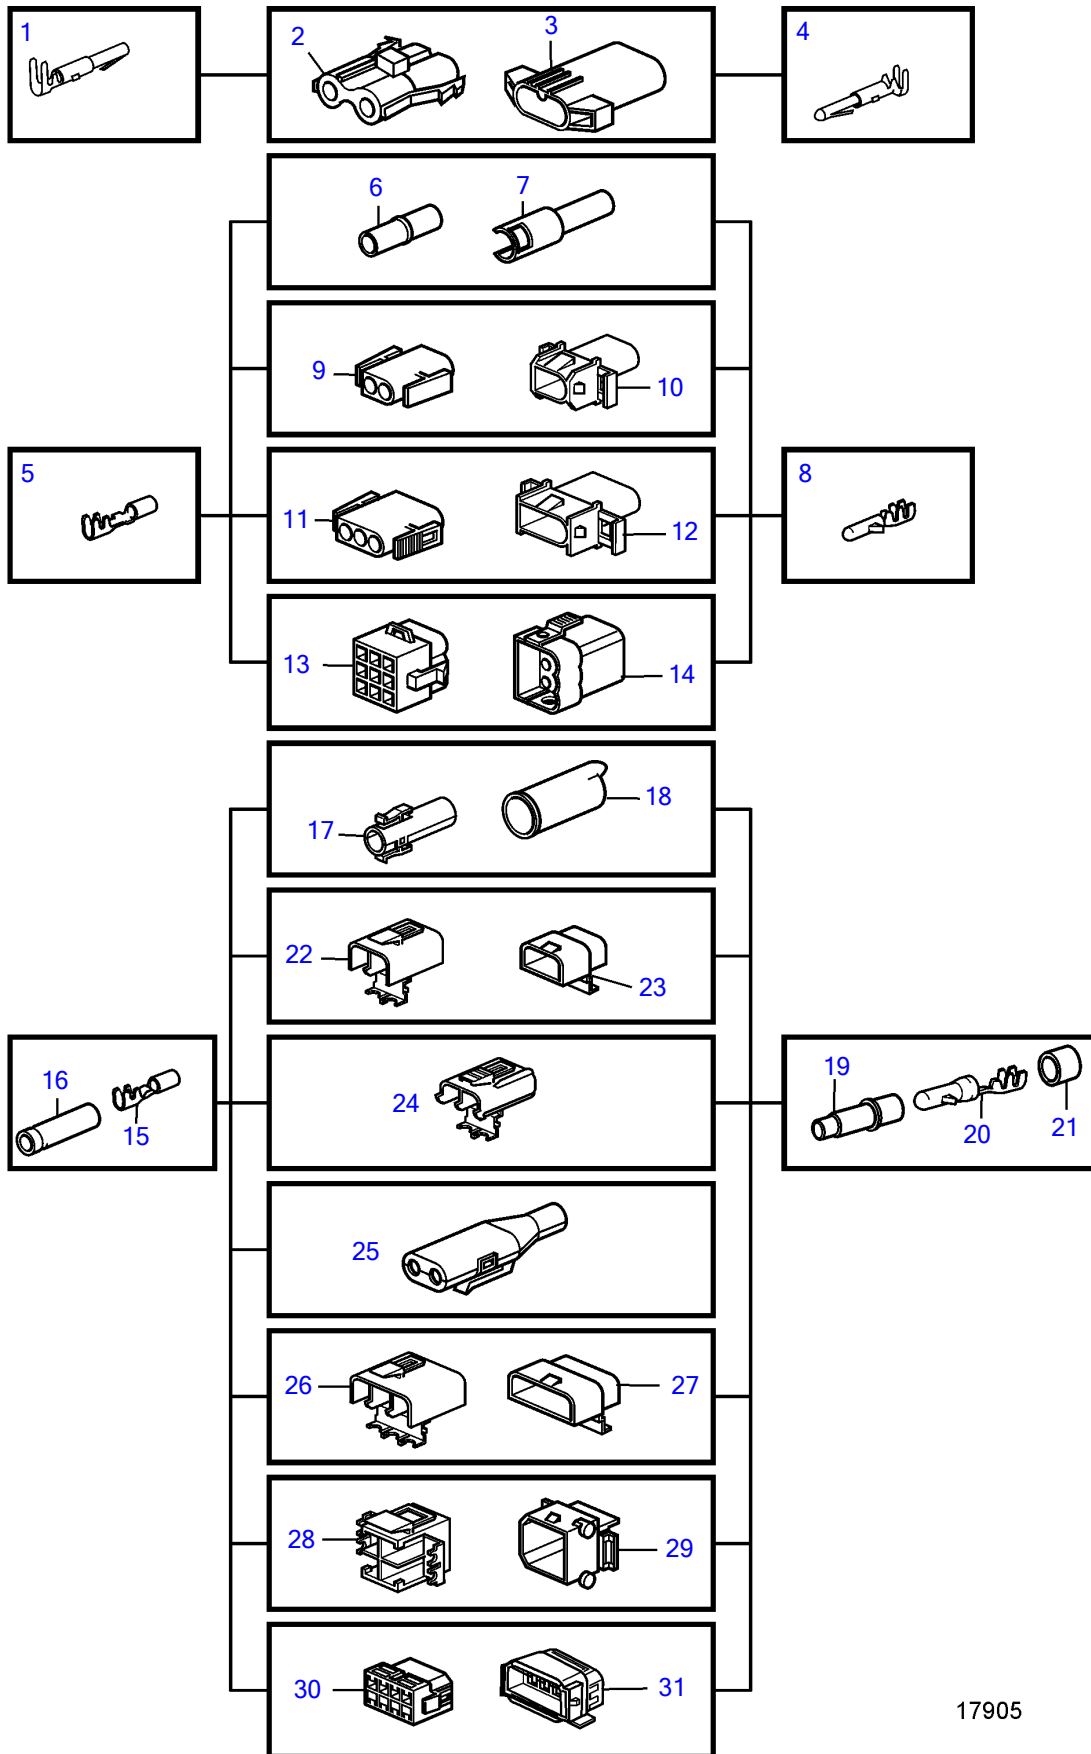

TAMD74A, TAMD74A-A, TAMD74A-B, TAMD74C-A, TAMD74C-B, TAMD74L-A, TAMD74L-B, TAMD74P-A, TAMD74P-B, TAMD75P-A

17905

TAMD74A, TAMD74A-A, TAMD74A-B, TAMD74C-A, TAMD74C-B, TAMD74L-A, TAMD74L-B, TAMD74P-A, TAMD74P-B, TAMD75P-A

REF	PART NO.	DESCRIPTION	NOTES
1	946038	Cable terminal	2,1x0,5-1mm ²
2	944224	Housing	2-pole
3	944223	Housing	2-pole
4		Cable terminal	Not marketed by Volvo Penta., 2,1x0,5-1mm ²
5	965822	Cable terminal	3,5x1,1-2,5mm ²
	948289	Cable terminal	3,5x2,5-4,0mm ²
6	949584	Housing	3,5x1 natural
7	949583	Housing	3,5x1 natural
8	969831	Cable terminal	3,5x0,5-1mm ²
	965824	Cable terminal	3,5x1,1-2,5mm ²
	965825	Cable terminal	3,5x2,6-4,0mm ²
9	948996	Housing	3,5x2 natural
10	948995	Housing	3,5x2 natural
11	948296	Housing	3,5x3 natural
12	948297	Housing	3,5x3 natural
13	948294	Housing	3,5x9 natural
14	948295	Housing	3,5x9 natural
15	949371	Cable terminal	3,5x0,75-1,5mm ²
	1598753	Insulator	3,5x2,5-4,5mm ²
16	1598753	Insulator	
17	1307035	Housing	1-pole
18	1308436	Housing	1-pole
19	1608765	Insulator	
20	965824	Cable terminal	3,5x2,5-4,5mm ²
21	1608766	Seal	
22	1307048	Housing	2-pole
23	1307049	Housing	2-pole
24	970753	Housing	2-pole
25	1624477	Housing	2-pole
26	1259828	Housing	3-pole
27	3523442	Pin housing	3-polig (1259829)
28	1259830	Housing	4-pole
29	1259831	Housing	4-pole
30	966812	Housing	8-pole
31	967809	Housing	8-pole