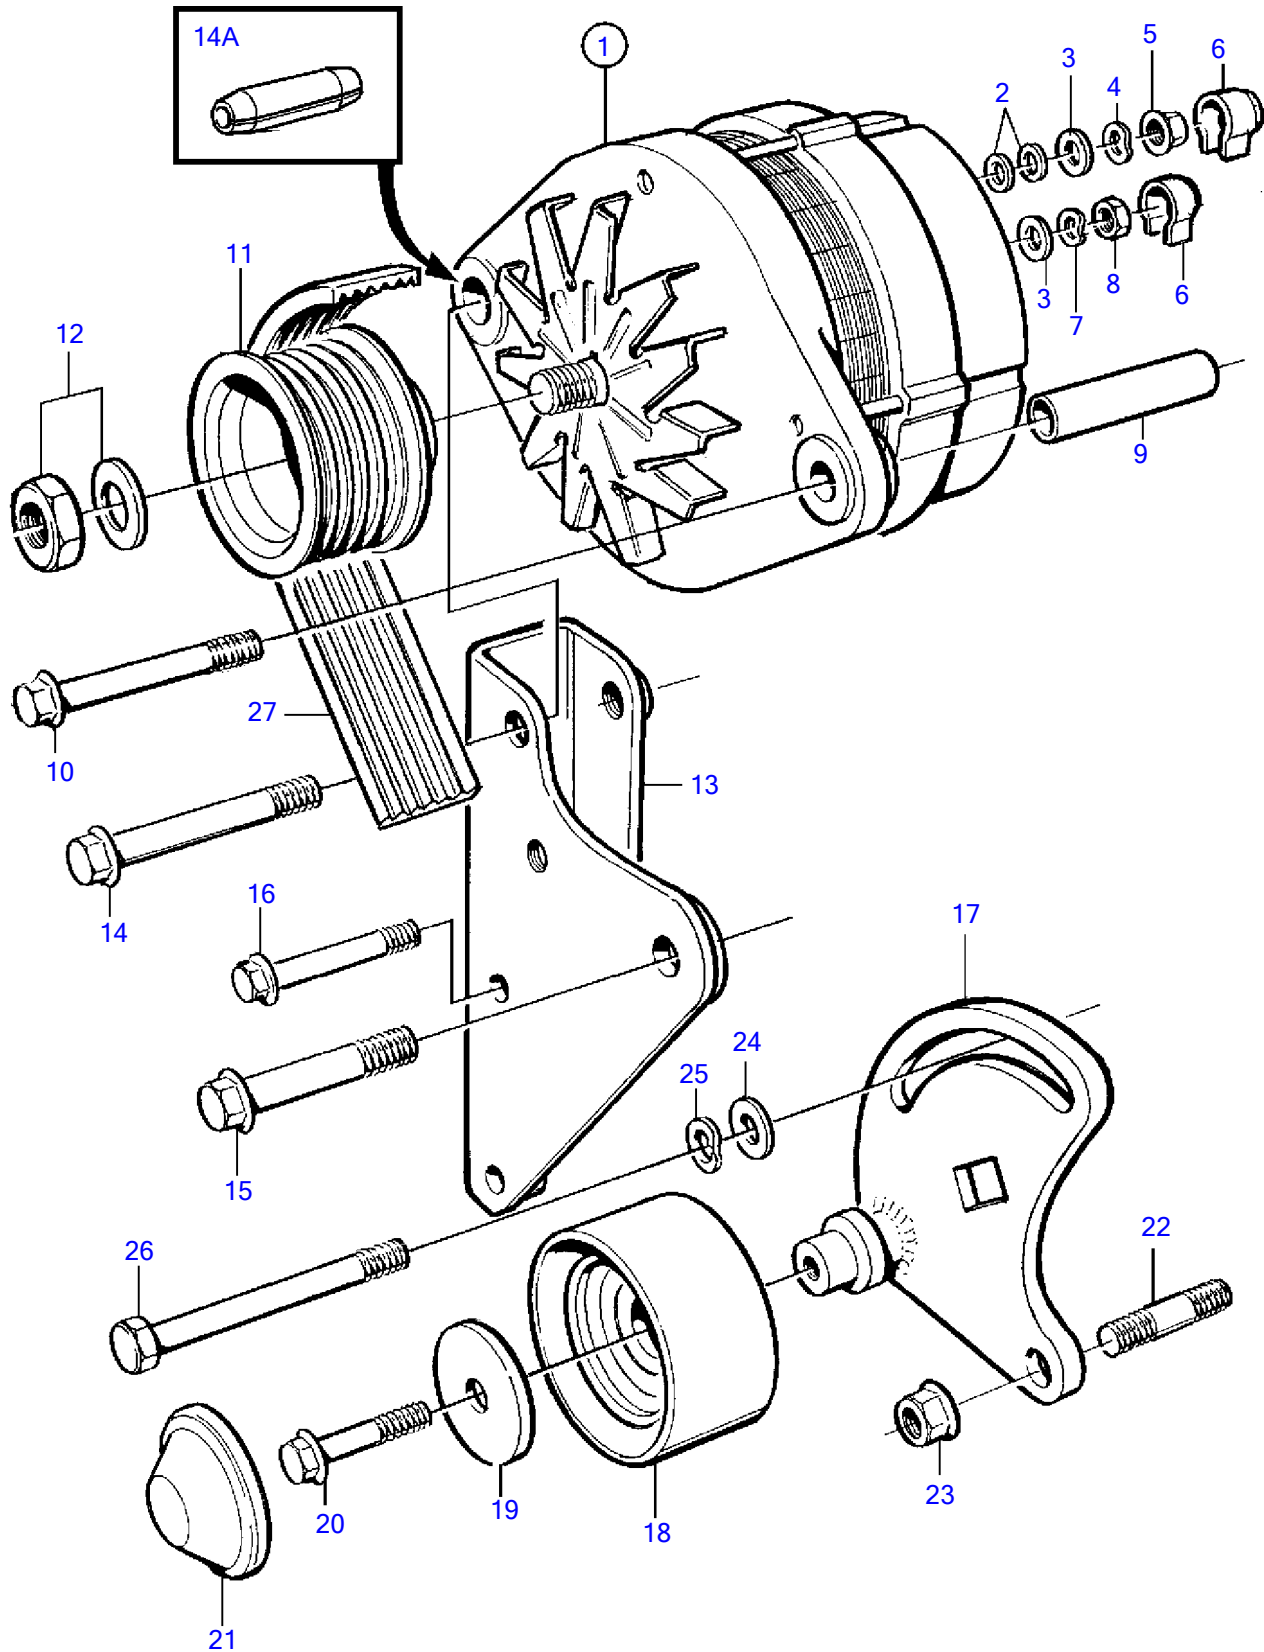

TAMD74A-A, TAMD74A-B, TAMD74C-A, TAMD74C-B, TAMD74L-A, TAMD74L-B, TAMD74P-A, TAMD74P-B, TAMD75P-A

TAMD74A-A, TAMD74A-B, TAMD74C-A, TAMD74C-B, TAMD74L-A, TAMD74L-B, TAMD74P-A, TAMD74P-B, TAMD75P-A

REF	PART NO.	QTY	DESCRIPTION	SEE SEC.	NOTES
1	873770	1	Alternator, 60A		14V 60A
	3803444	1	Alternator, exch, 60A, exch		14V 60A
			.	4939	
	873771	1	Alternator, 60A		28V 60A
	3803443	1	Alternator, exch, 60A, exch		28V 60A
			.	6126	
2	940090	2	Washer		
3	960140	2	Washer		
4	941905	1	Spring washer		
5	965483	1	Flange nut		
6	(1234326)	2	Protecting casing		Obsolete part
7	949607	1	Spring washer		
8	955781	1	Hexagon nut		
9	823494	1	Spacer sleeve		
10	965181	1	Flange screw		
11	866220	1	Pulley		
12	6212688	1	Mounting kit		
13	866219	1	Bracket		
14	947790	1	Flange screw		
14A	1610144	1	Spring pin		For 873771
15	965195	1	Flange screw		
16	965180	2	Flange screw		
17	866654	1	Bracket		
18	3154314	1	Idler pulley		
19	1675387	1	Washer		
20	945444	1	Flange screw		
21	1675386	1	Protecting cover		
22	953067	1	Stud		
23	971098	1	Flange lock nut		
24	976945	1	Washer		
25	941908	1	Spring washer		
26	970961	1	Hexagon screw		
27		1	Drive belt	4472	