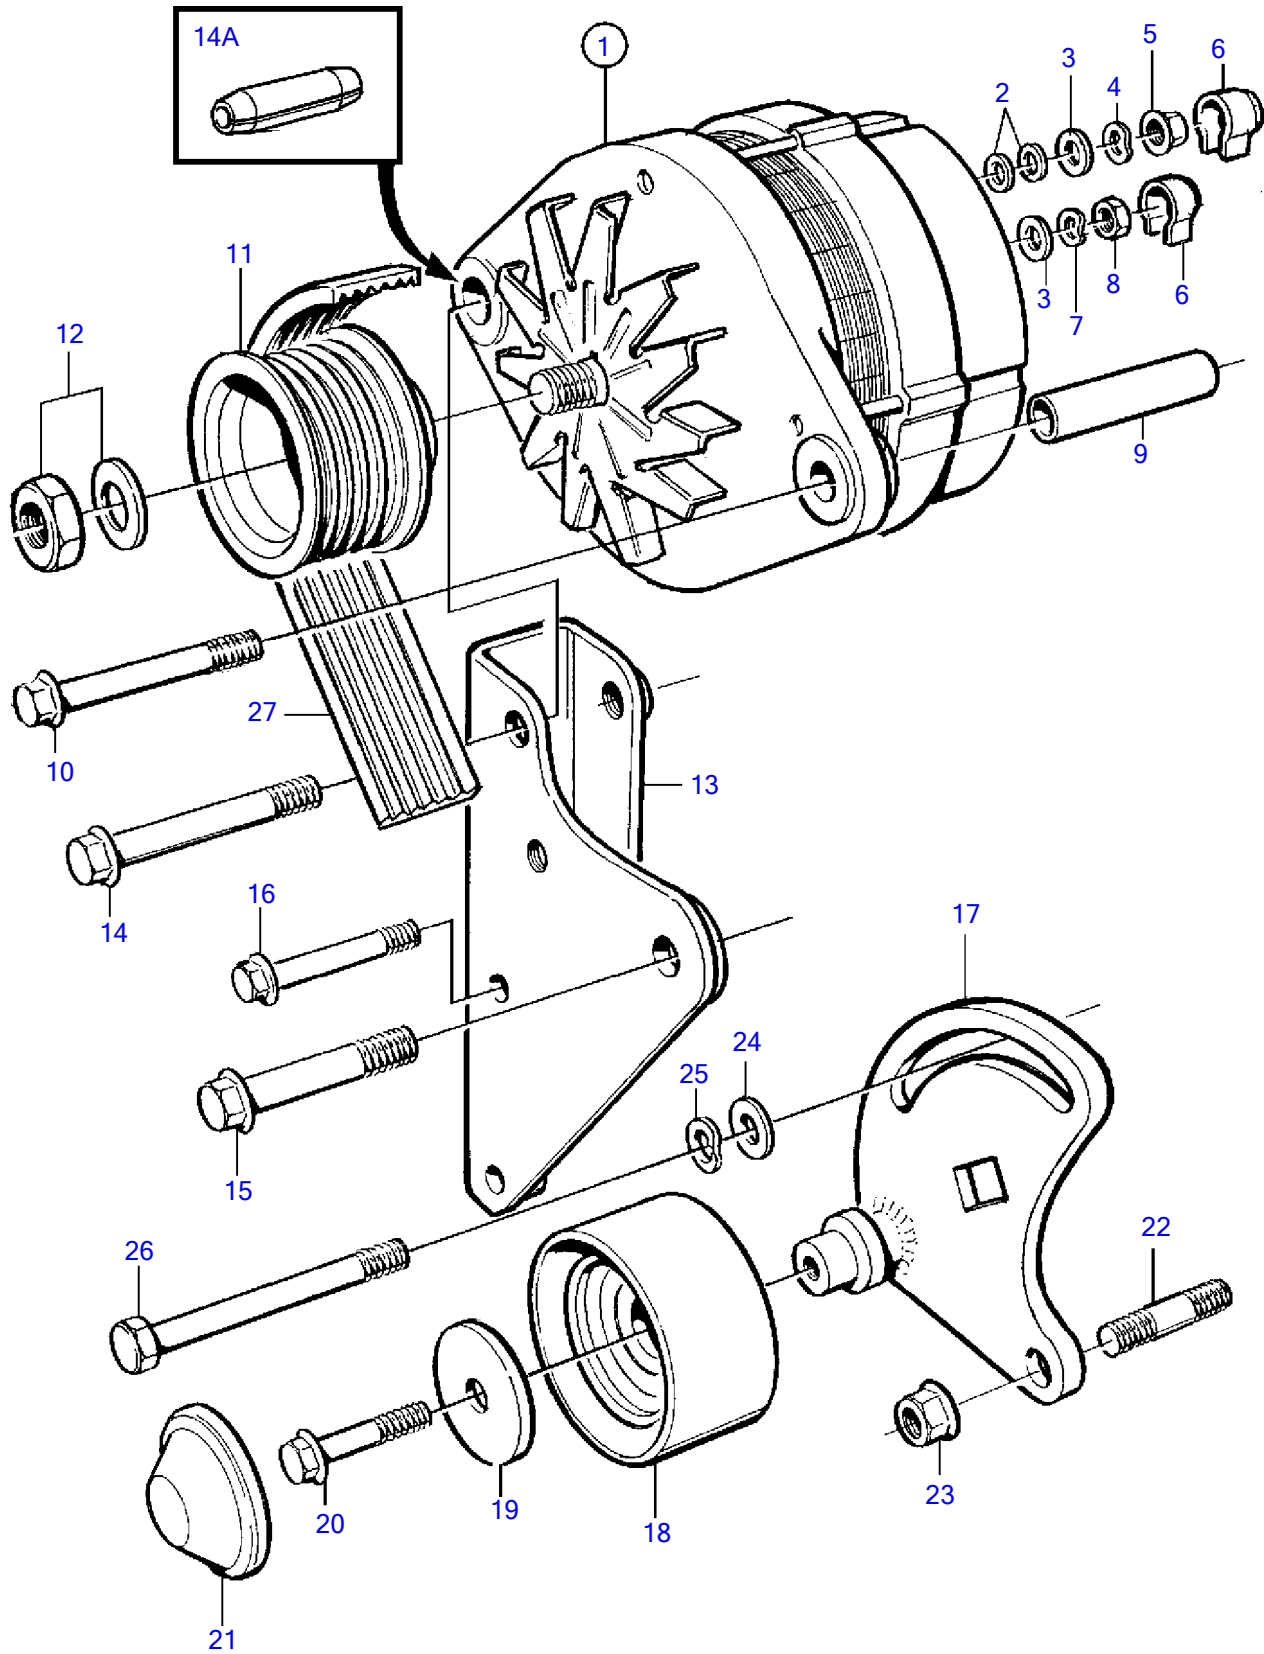

TAMD74A-A, TAMD74A-B, TAMD74C-A, TAMD74C-B, TAMD74L-A, TAMD74L-B, TAMD74P-A, TAMD74P-B, TAMD75P-A

TAMD74A-A, TAMD74A-B, TAMD74C-A, TAMD74C-B, TAMD74L-A, TAMD74L-B, TAMD74P-A, TAMD74P-B, TAMD75P-A

REF	PART NO.	QTY	DESCRIPTION	SEE SEC.	NOTES
1	873770	1	Alternator, 60A		14V 60A
	3803444	1	Alternator, exch, 60A, exch		14V 60A
			.	4939	
	873771	1	Alternator, 60A		28V 60A
	3803443	1	Alternator, exch, 60A, exch		28V 60A
			.	6126	
2	940090	2	Washer		
3	960140	2	Washer		
4	941905	1	Spring washer		
5	965483	1	Flange nut		
6	(1234326)	2	Protecting casing		Obsolete part
7	949607	1	Spring washer		
8	955781	1	Hexagon nut		
9	823494	1	Spacer sleeve		
10	965181	1	Flange screw		
11	866220	1	Pulley		
12	6212688	1	Mounting kit		
13	866219	1	Bracket		
14	947790	1	Flange screw		
14A	1610144	1	Spring pin		For 873771
15	965195	1	Flange screw		
16	965180	2	Flange screw		
17	866654	1	Bracket		
18	3154314	1	Idler pulley		
19	1675387	1	Washer		
20	945444	1	Flange screw		
21	1675386	1	Protecting cover		
22	953067	1	Stud		
23	971098	1	Flange lock nut		
24	976945	1	Washer		
25	941908	1	Spring washer		
26	970961	1	Hexagon screw		
27		1	Drive belt	4472	