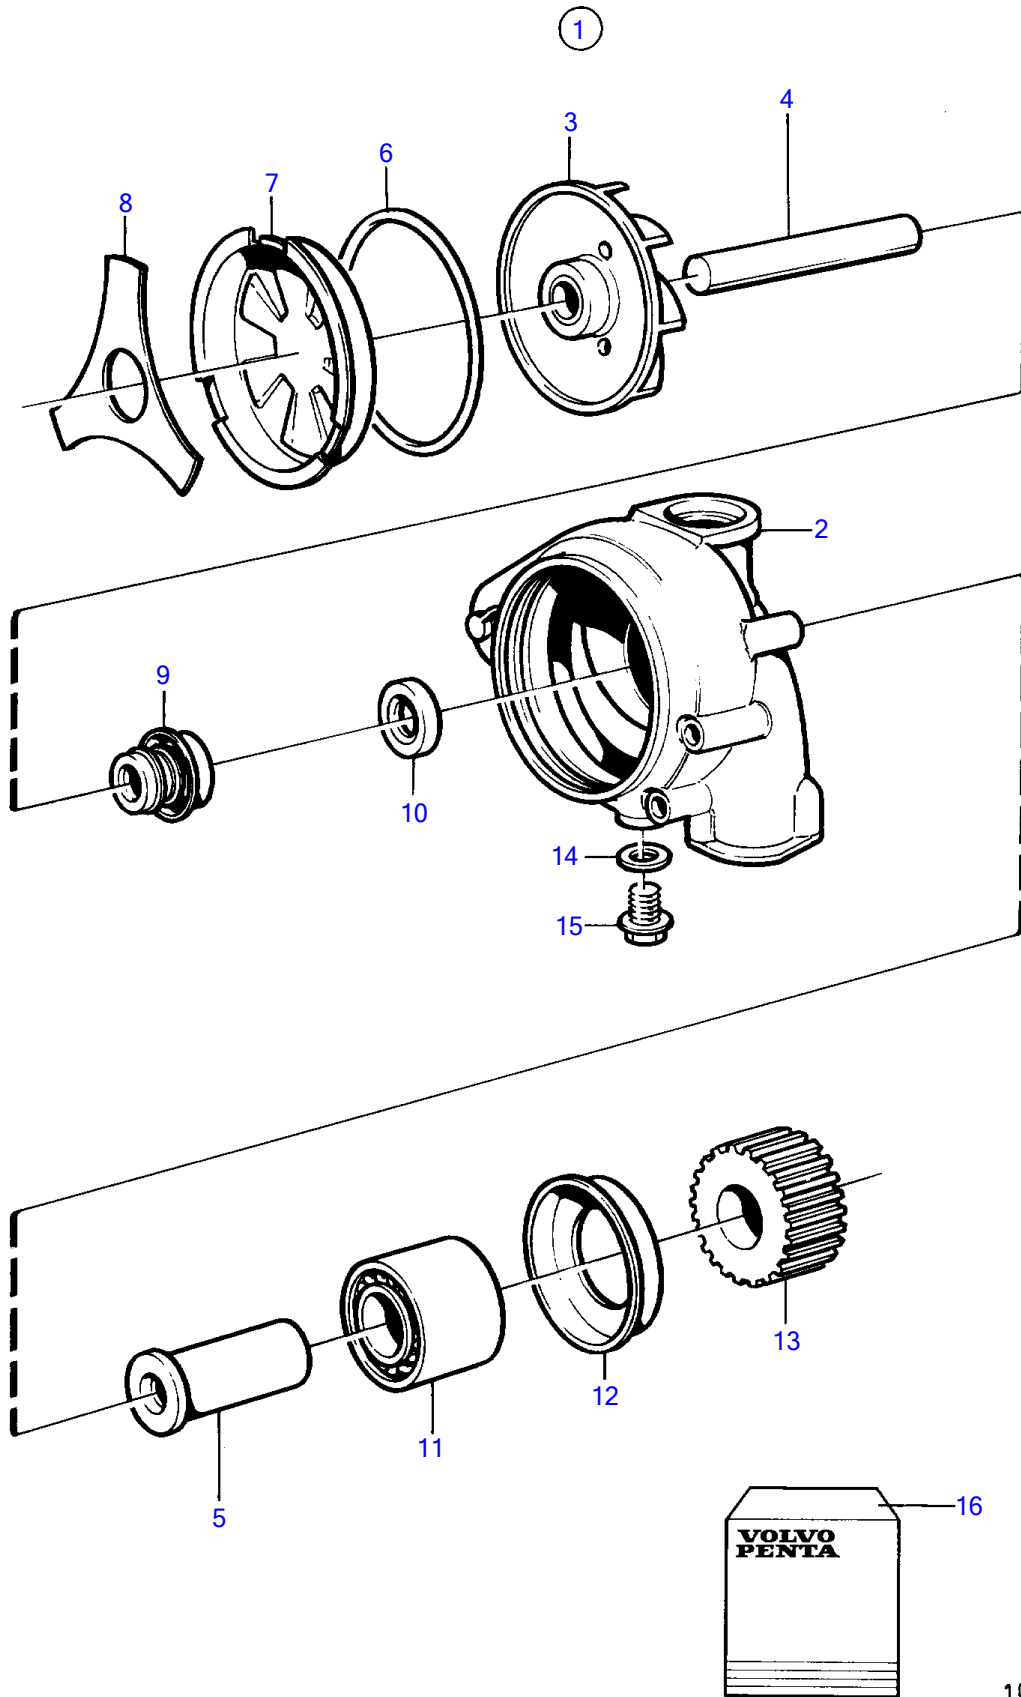

TAMD74A-A

## TAMD74A-A

REF	PART NO.	QTY	DESCRIPTION	NOTES
1	3183908	1	Coolant pump	Repl by 20575653
2		1	• Housing	
3	3183683	1	• Impeller	
4	468249	1	• Shaft	
5	421549	1	• Shaft	
6	471497	1	• O-ring	
7	3183650	1	• Cover	
8	471495	1	• Lock spring	
9	1676432	1	• Sealing ring	
10	958811	1	• Sealing ring	
11	471499	1	• Ball bearing	
12	471493	1	• Lock ring	
13	471501	1	• Gear	
14	11992	1	• Gasket	
15	947107	1	• Flange screw	
16	85107763	1	Water pump kit	See group 99, (276942)