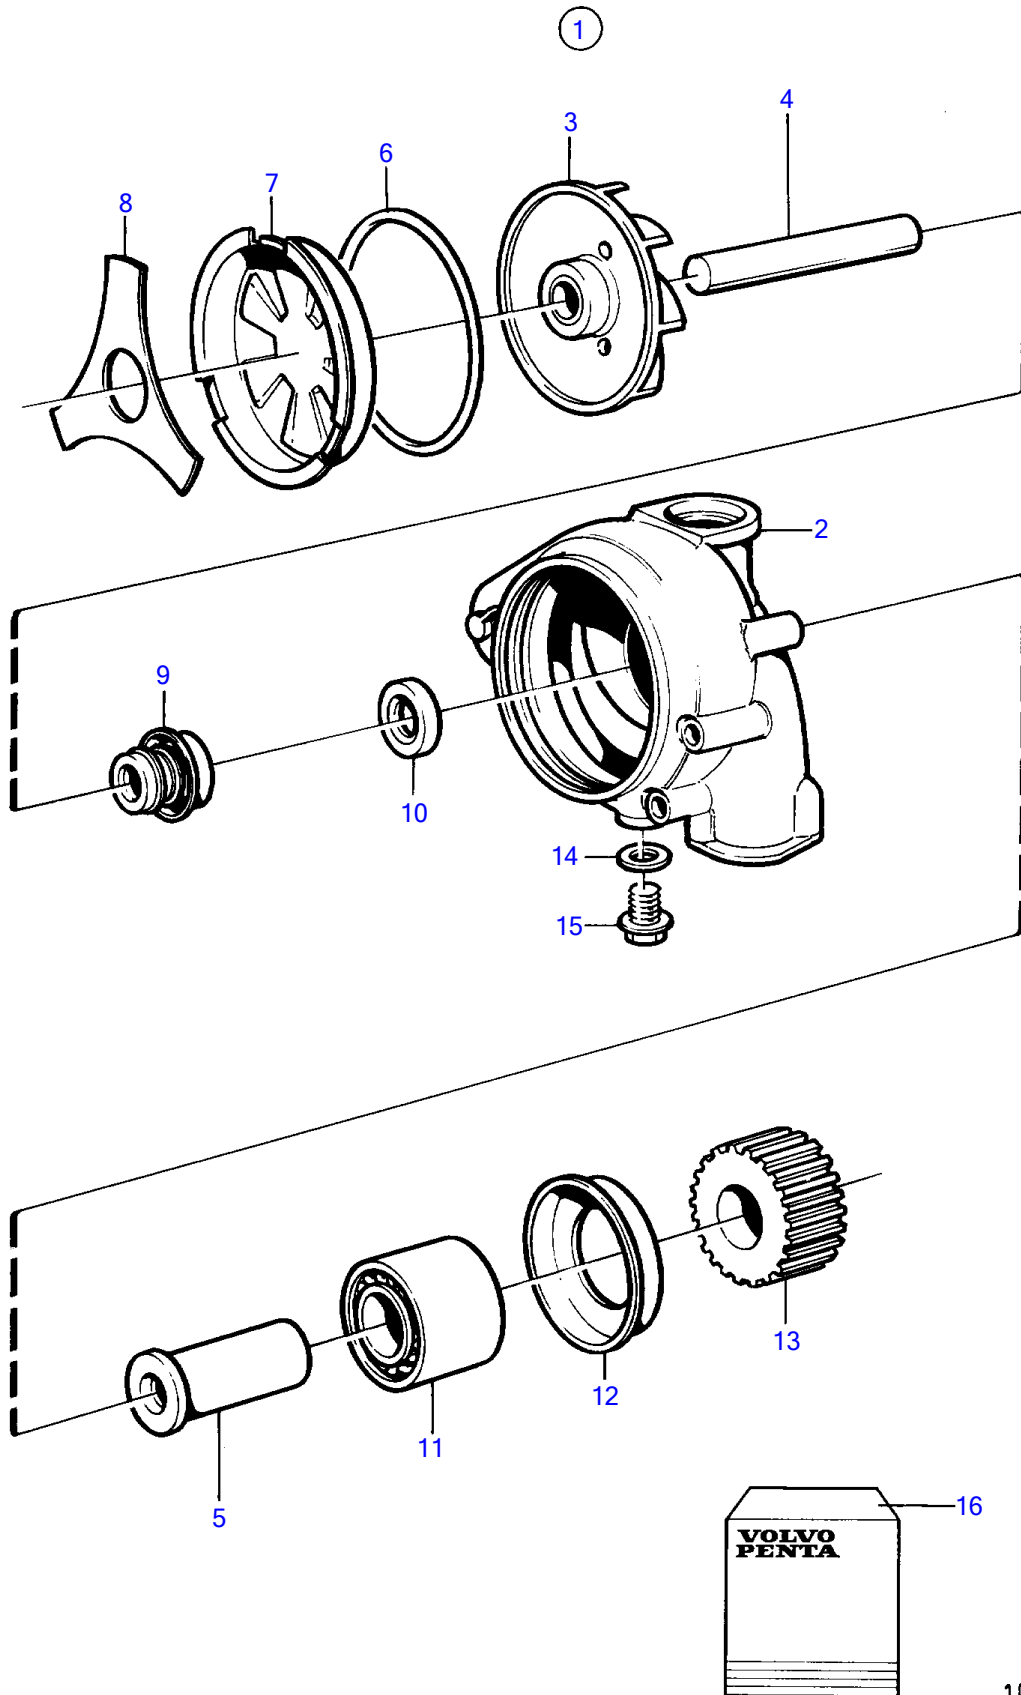

TAMD74A-A

TAMD74A-A

| REF | PART NO. | QTY | DESCRIPTION | NOTES |
|-----|----------|-----|----------------|------------------------|
| 1 | 3183908 | 1 | Coolant pump | Repl by 20575653 |
| 2 | | 1 | • Housing | |
| 3 | 3183683 | 1 | • Impeller | |
| 4 | 468249 | 1 | • Shaft | |
| 5 | 421549 | 1 | • Shaft | |
| 6 | 471497 | 1 | • O-ring | |
| 7 | 3183650 | 1 | • Cover | |
| 8 | 471495 | 1 | • Lock spring | |
| 9 | 1676432 | 1 | • Sealing ring | |
| 10 | 958811 | 1 | • Sealing ring | |
| 11 | 471499 | 1 | • Ball bearing | |
| 12 | 471493 | 1 | • Lock ring | |
| 13 | 471501 | 1 | • Gear | |
| 14 | 11992 | 1 | • Gasket | |
| 15 | 947107 | 1 | • Flange screw | |
| 16 | 85107763 | 1 | Water pump kit | See group 99, (276942) |