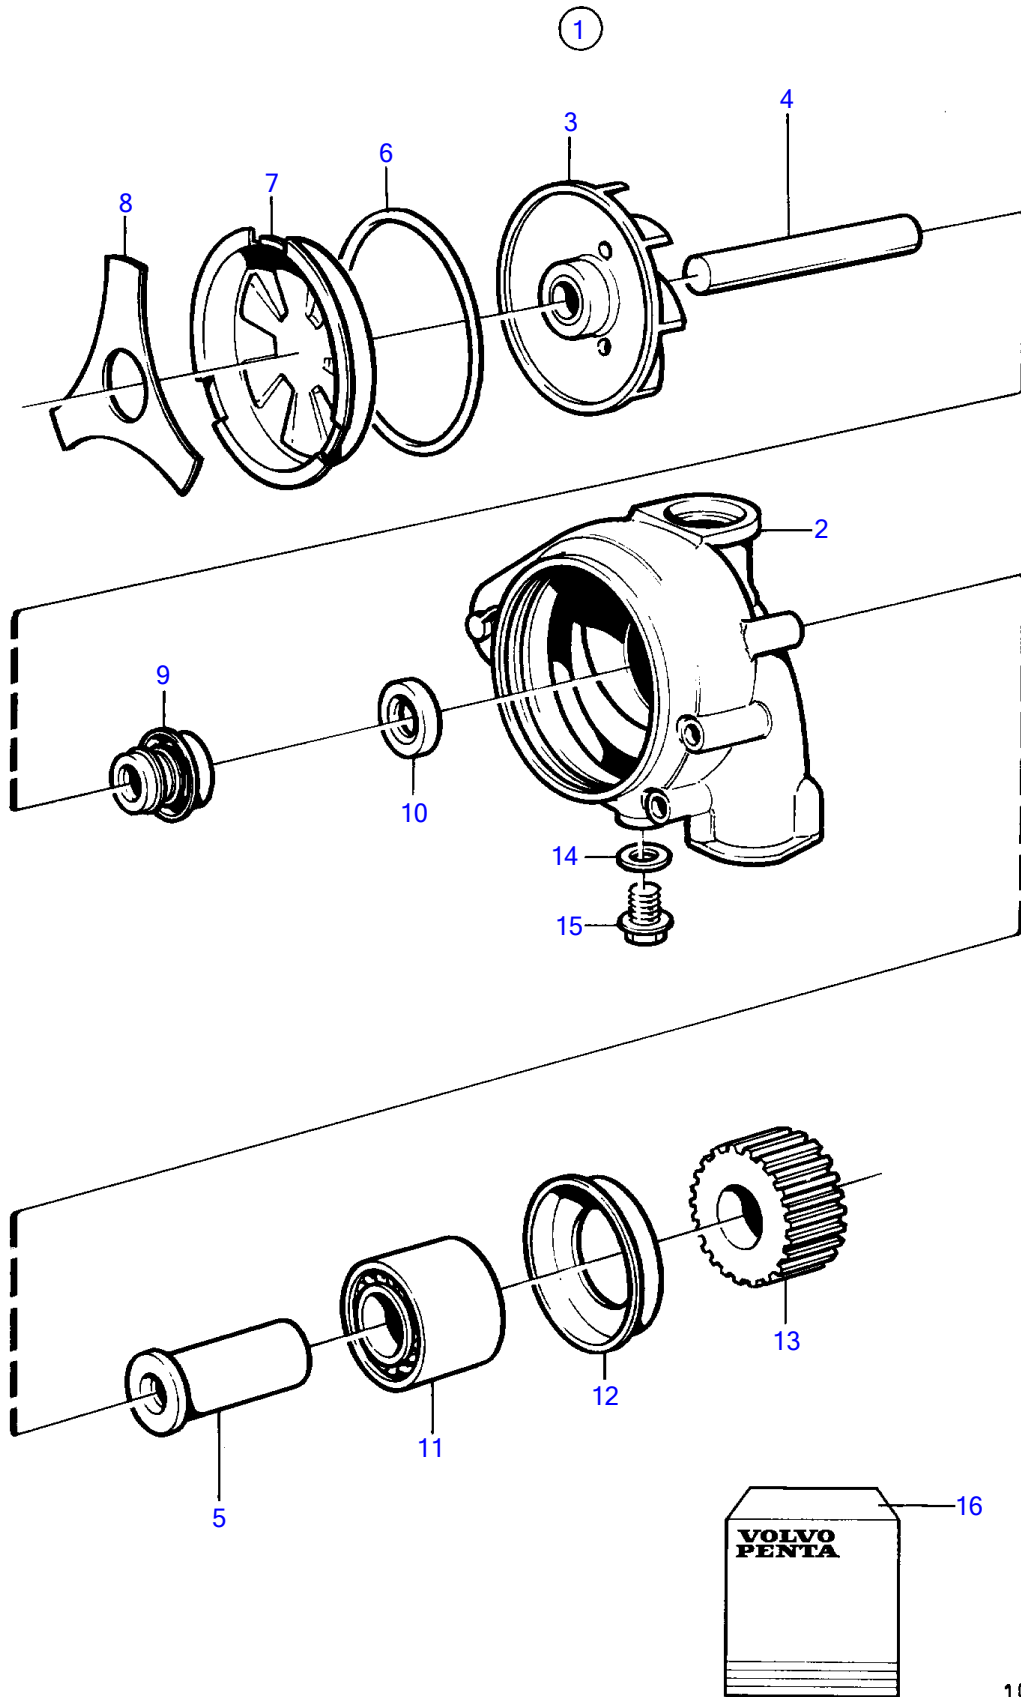

TAMD74A

15401

TAMD74A

REF	PART NO.	QTY	DESCRIPTION	NOTES
1	20575653	1	Coolant pump	
	3803839	1	Coolant pump, exch	
2		1	Housing	
3		1	Impeller	
4	468249	1	Shaft	
5	421549	1	Shaft	
6	471497	1	O-ring	
7	3183650	1	Cover	
8	471495	1	Lock spring	
9	1676432	1	Sealing ring	
10	958811	1	Sealing ring	
11	471499	1	Ball bearing	
12	471493	1	Lock ring	
13	471501	1	Gear	
14	11992	1	Gasket	
15	947107	1	Flange screw	
16	85107763	1	Water pump kit	See group 99, (276942)