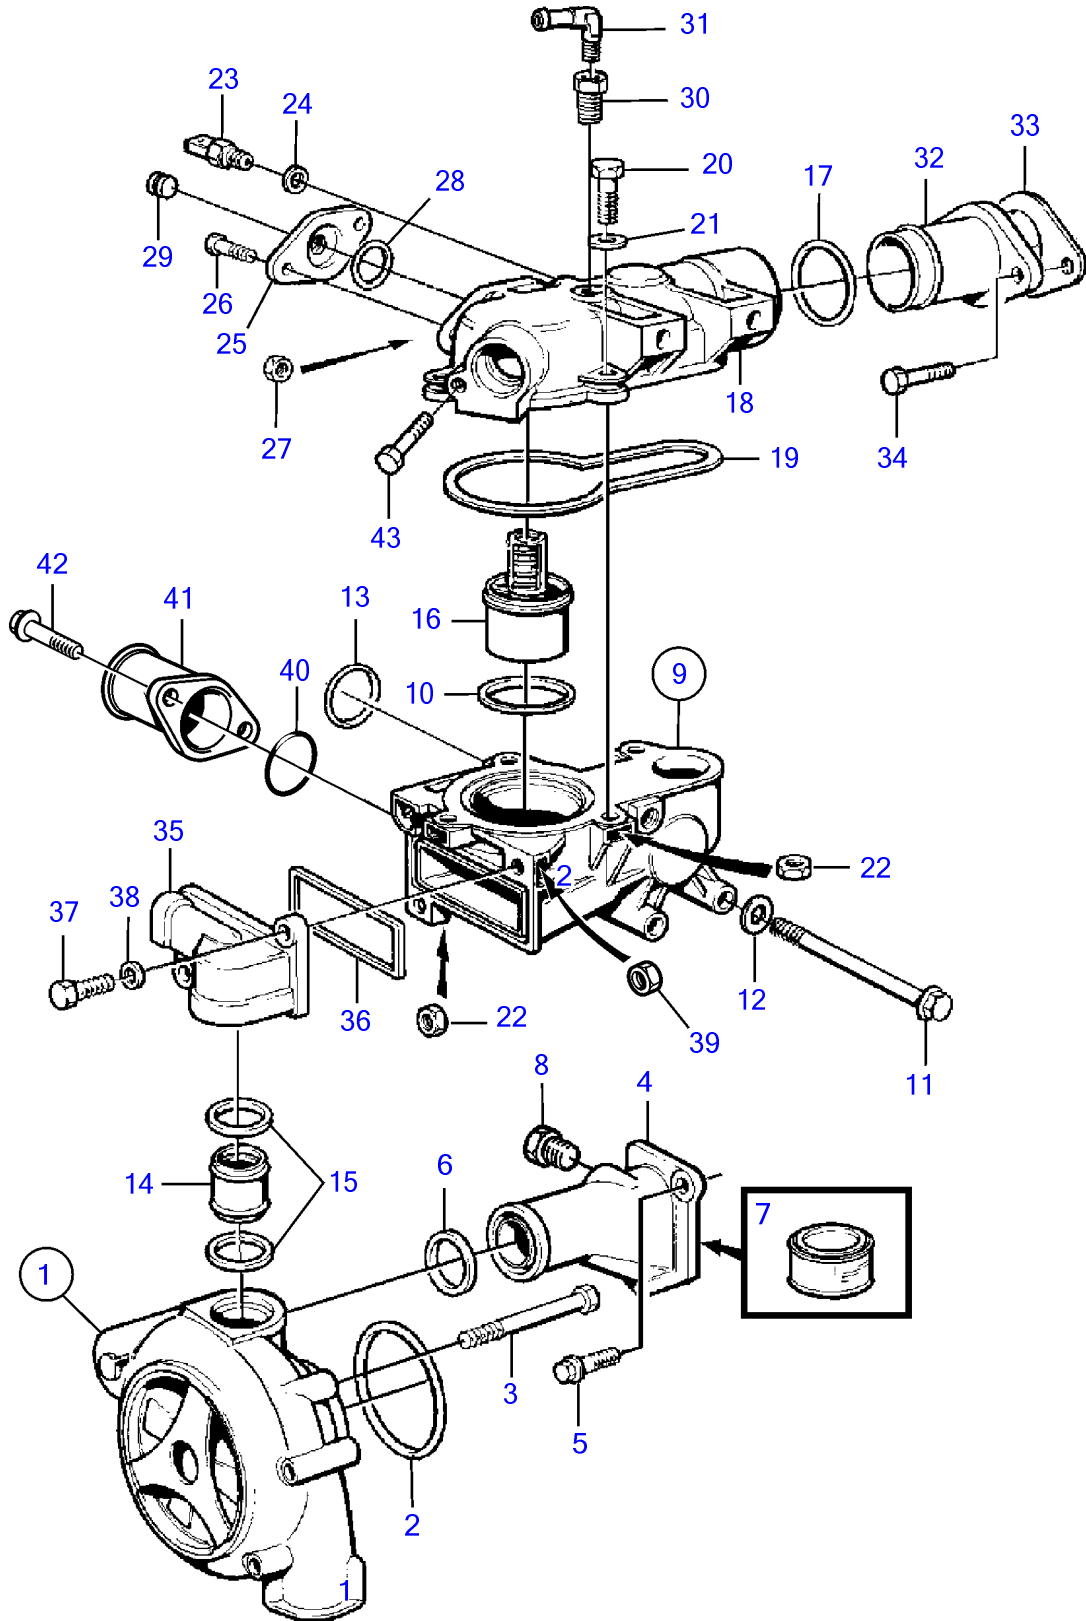

TAMD74A

TAMD74A

REF	PART NO.	QTY	DESCRIPTION	SEE SEC.	NOTES
1	3183908	1	Coolant pump		Repl by 20575653
			.		
			.	5022	
	20575653	1	Coolant pump		
	3803839	1	Coolant pump, exch		
			.		
			.	5022	
2	967344	1	O-ring		
3	965190	4	Flange screw		
4	421756	1	Spacer		
5	946472	2	Flange screw		
6	471629	1	Sealing ring		
7	1161231	X	Sealant		304ml
8	479976	1	Plug		
9	876628	1	Thermostat housing		
10	1544710	1	. Sealing ring		
11	965189	3	Flange screw		
12	941908	3	Spring washer		
13	477059	1	O-ring		
14	471634	1	Tube		
15	469982	2	Sealing ring		
16	3839110	1	Thermostat		75°C
17	469982	1	Sealing ring		
18	477905	1	Cover		
19	471788	1	Sealing ring		
20	946470	4	Flange screw		
21	941907	4	Spring washer		
22	955782	8	Hexagon nut		
23		1	Ect sensor		See group 30
24	11998	1	Gasket		(947624)
25	3830530	1	Flange		
26	945444	2	Flange screw		
27	955782	2	Hexagon nut		
28	949658	1	O-ring		
29	479977	1	Plug		
30	862109	1	Nipple		
31	479953	1	Elbow nipple		
32	848165	1	Pipe		
33	848163	1	Gasket		
34	946544	2	Flange screw		
35	471784	1	Housing		
36	471816	1	Sealing ring		
37	945444	2	Flange screw		
38	941907	2	Spring washer		
39	955782	2	Hexagon nut		
40	925092	1	O-ring		(975673)
41	3826304	1	Water pipe		
	848690	1	Flange	5266	For TAMD74A AUX/KC
42	945444	2	Flange screw		
43		1	Screw		