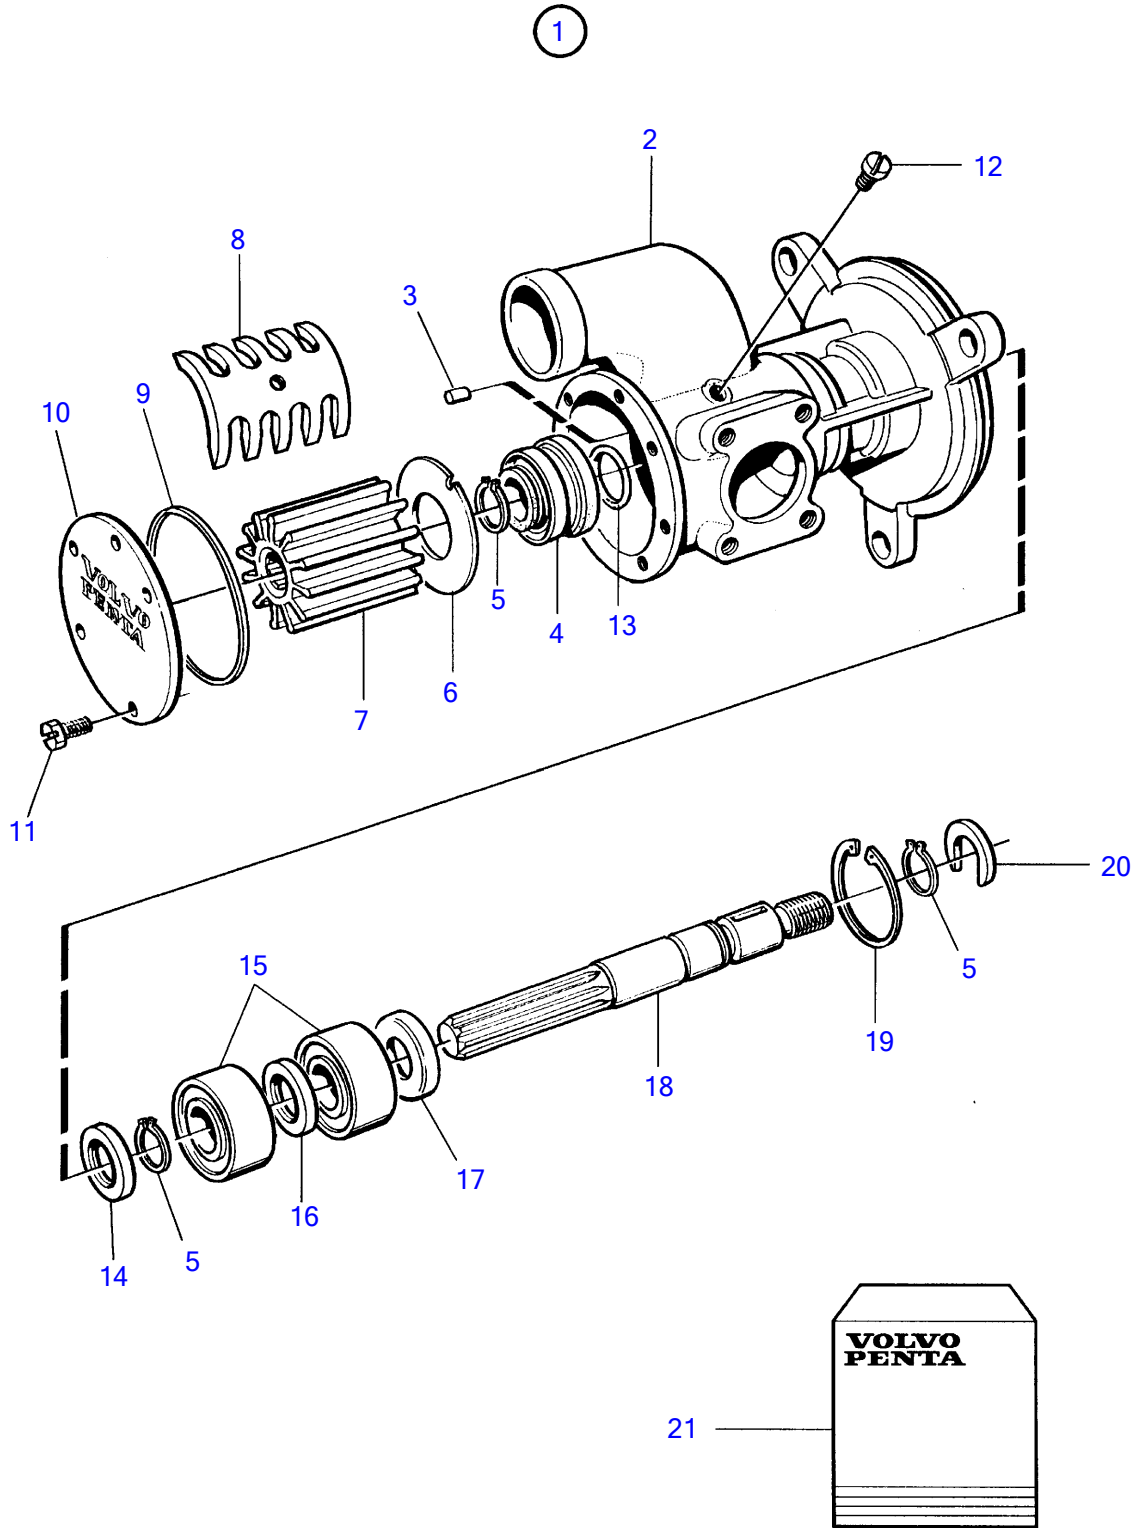

TAMD74A, TAMD74A-A, TAMD74A-B, TAMD74C-A, TAMD74C-B, TAMD74L-A, TAMD74L-B, TAMD74P-A, TAMD74P-B, TAMD75P-A

TAMD74A, TAMD74A-A, TAMD74A-B, TAMD74C-A, TAMD74C-B, TAMD74L-A, TAMD74L-B, TAMD74P-A, TAMD74P-B, TAMD75P-A

REF	PART NO.	QTY	DESCRIPTION	NOTES
1	3836564	1	Sea water pump	
2		1	• Pump housing	
3	826229	1	• Locking pin	
4	864649	1	• Sealing	
5	943468	1	• Snap ring	
	914459	2	• Snap ring	
6	826230	1	• Wear washer	
7	3826728	1	• Impeller	Included in impeller kit.
8	849321	1	• Cam	
9	3826725	1	• O-ring	
10	3826690	1	• Cardboard tube	
11	963554	5	• Hexagon screw	
12	825730	1	• Screw	
13	864648	1	• O-ring	
14	3826727	1	• Sealing ring	
15	11023	2	• Ball bearing	(864646)
16	3830702	1	• Spacer	
18	3830701	1	• Shaft	
19	914533	1	• Snap ring	
21	877066	1	Impeller kit	