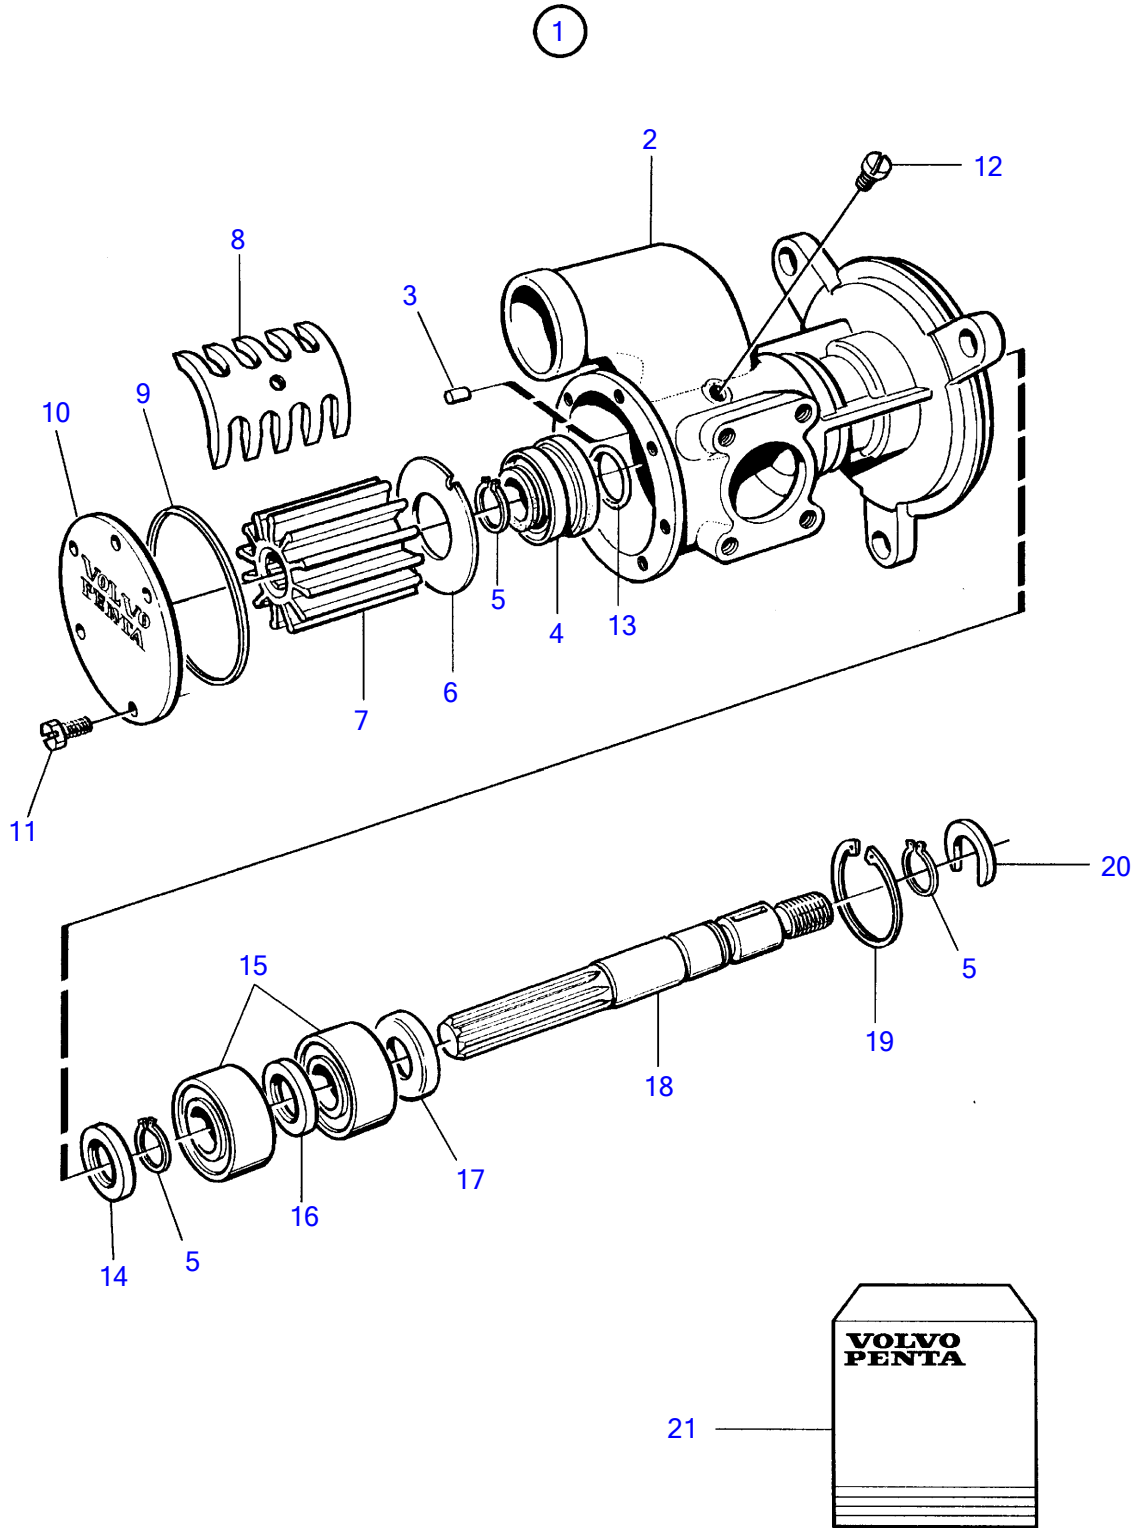

TAMD74A, TAMD74A-A, TAMD74A-B, TAMD74C-A, TAMD74C-B, TAMD74L-A, TAMD74L-B, TAMD74P-A, TAMD74P-B, TAMD75P-A

TAMD74A, TAMD74A-A, TAMD74A-B, TAMD74C-A, TAMD74C-B, TAMD74L-A, TAMD74L-B, TAMD74P-A, TAMD74P-B, TAMD75P-A

REF	PART NO.	QTY	DESCRIPTION	NOTES
1	3830699	1	Sea water pump	
2		1	• Pump housing	
3	826229	1	• Locking pin	
4	864649	1	• Sealing	
5	943468	3	• Snap ring	
6	826230	1	• Wear washer	
7	3826728	1	• Impeller	Included in impeller kit.
8	849321	1	• Cam	
9	3826725	1	• O-ring	
10	3826690	1	• Cardboard tube	
11	963554	5	• Hexagon screw	
12	825730	1	• Screw	
13	864648	1	• O-ring	
14	3826727	1	• Sealing ring	
15	11023	2	• Ball bearing	(864646)
16	3830702	1	• Spacer	
18	3830701	1	• Shaft	
19	914533	1	• Snap ring	
21	877066	1	Impeller kit	