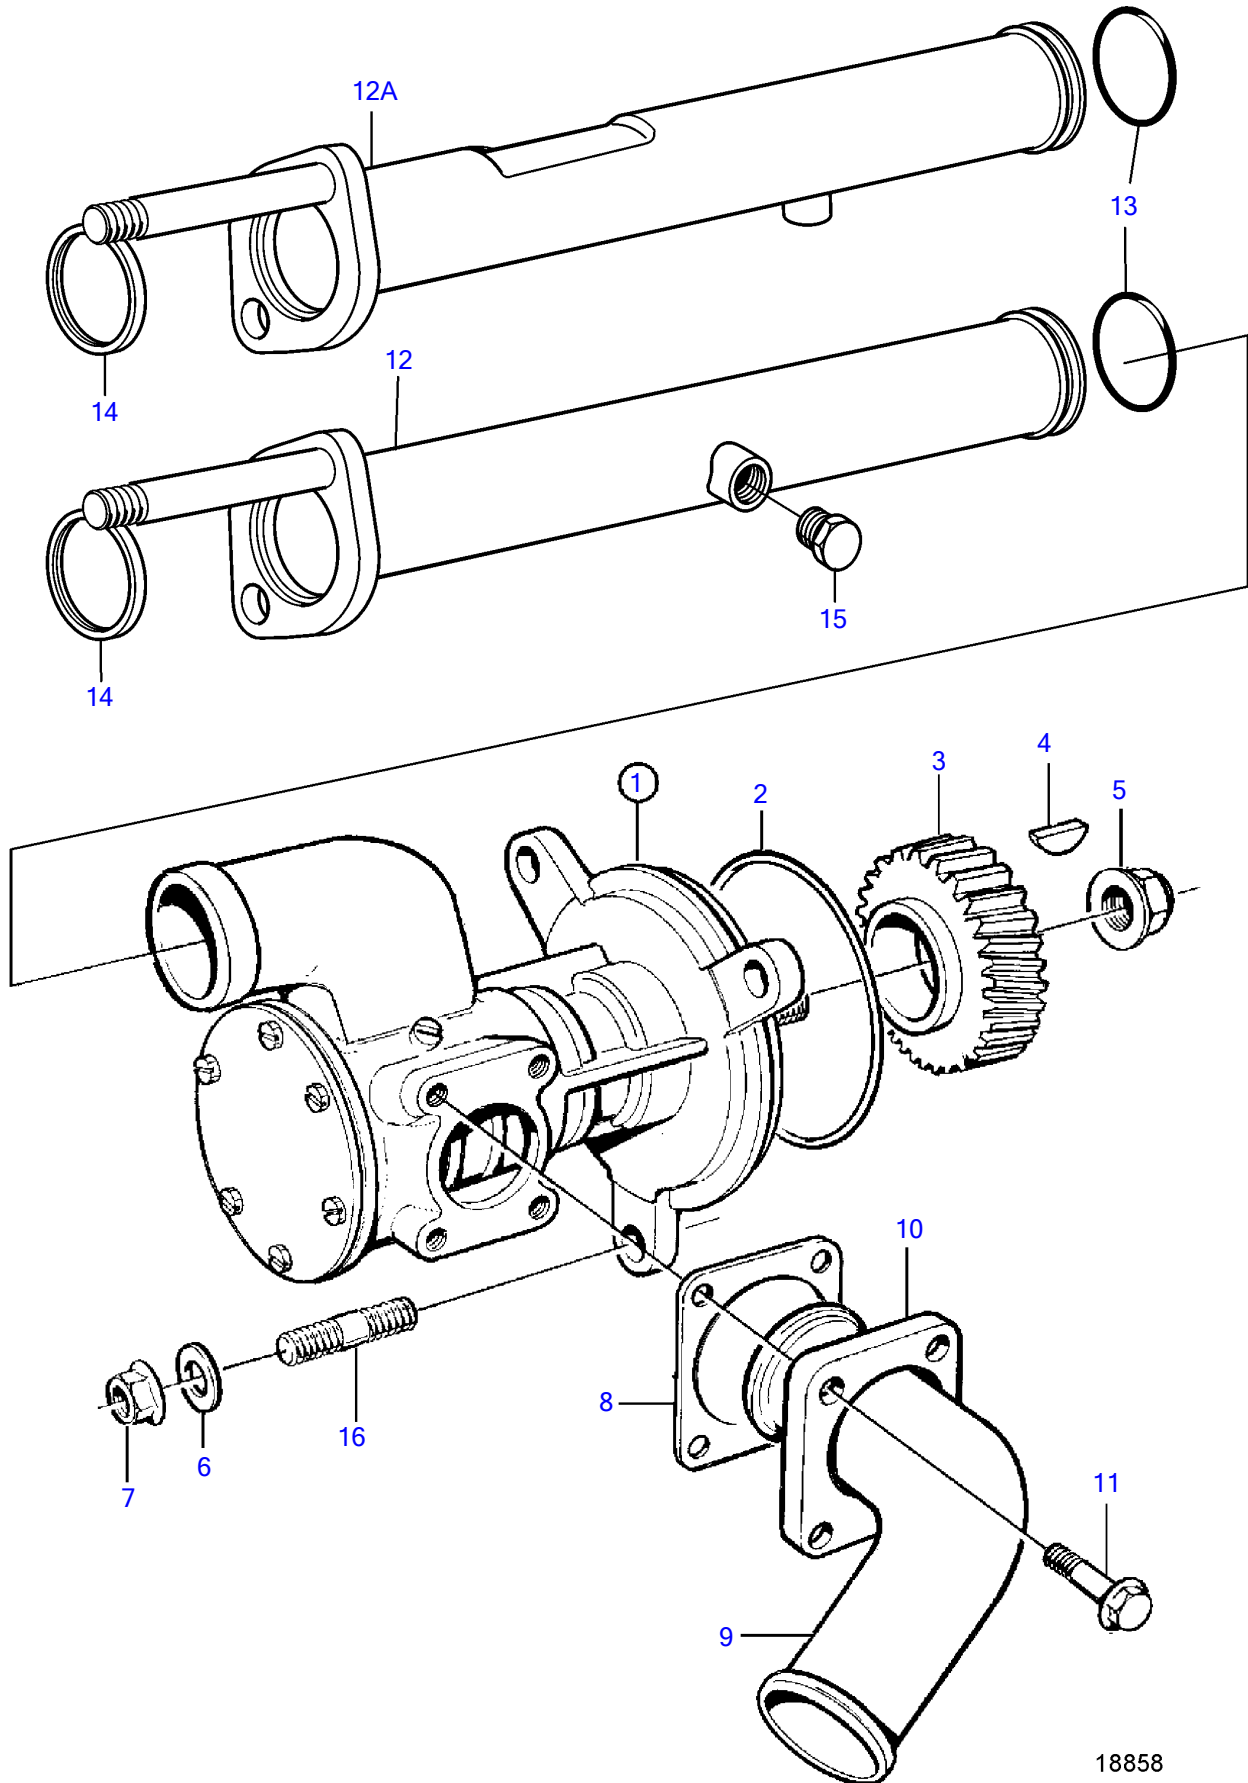

TAMD74A-A, TAMD74A-B

18858

TAMD74A-A, TAMD74A-B

REF	PART NO.	QTY	DESCRIPTION	SEE SEC.	NOTES
1				3576	
	3830699	1	Sea water pump		
				3576	
2	975610	1	O-ring		
3	3830482	1	Gear		For 3830699
4	910112	1	Woodruff key		
5	971099	1	Flange lock nut		For 3830699
6	941911	3	Spring washer		
7	971073	3	Hexagon nut		
8	3888837	1	Gasket		(862592)
9	848596	1	Hose attachment		
10	842029	1	Flange		
11	946441	4	Flange screw		
12A	3838144	1	Tube, charge air cooler	4473	(3829883)
13	863231	1	Sealing ring		
14	864491	1	Gasket		
15	981749	1	Plug		
16	967951	3	Stud		