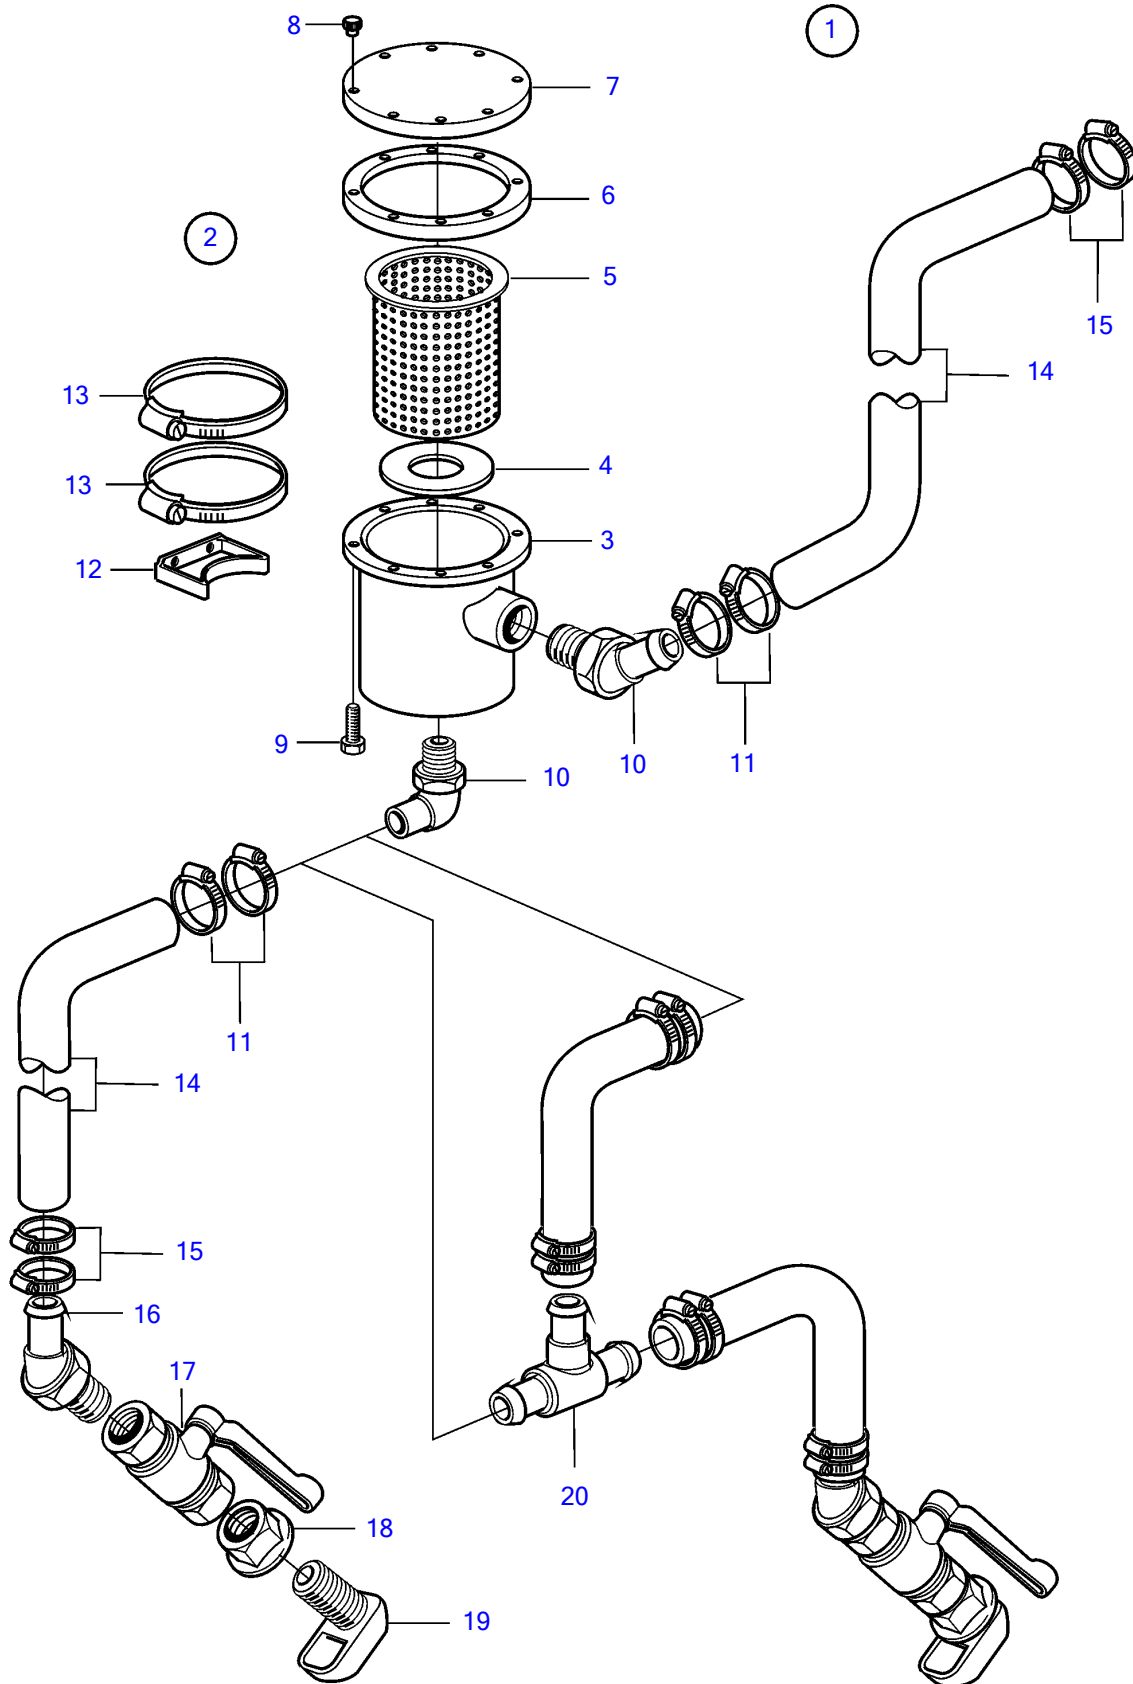

TAMD74A, TAMD74A-A, TAMD74A-B, TAMD74C-A, TAMD74C-B, TAMD74L-A, TAMD74L-B, TAMD74P-A, TAMD74P-B, TAMD75P-A

TAMD74A, TAMD74A-A, TAMD74A-B, TAMD74C-A, TAMD74C-B, TAMD74L-A, TAMD74L-B, TAMD74P-A, TAMD74P-B, TAMD75P-A

REF	PART NO.	QTY	DESCRIPTION	NOTES
1	862199	1	Sea water filter	
2	842466	1	• Sea water filter	
3		1	• • Housing	
4			• • Gasket	Included in gasket kit 3589331
5	843358	1	• • Filter	
6			• • Gasket	Included in gasket kit 3589331
7	843359	1	• • Cardboard tube	
8	843357	8	• • Nut	
9	(843362)	8	• • Screw	Obsolete part
10	(849571)	2	• Hose attachment	Obsolete part
11	961672	4	• Hose clamp	
12	828061	2	• Retainer	
13	961678	2	• Hose clamp	
14	848327	X	Hose	
15	961673	4	Hose clamp	
16	848420	1	Hose connection	
17	3837938	1	Ball valve	
18	848323	1	Flange nut	
19	848321	1	Strainer	
20	848669	1	T-pipe	Used when two sea water intake are installed.