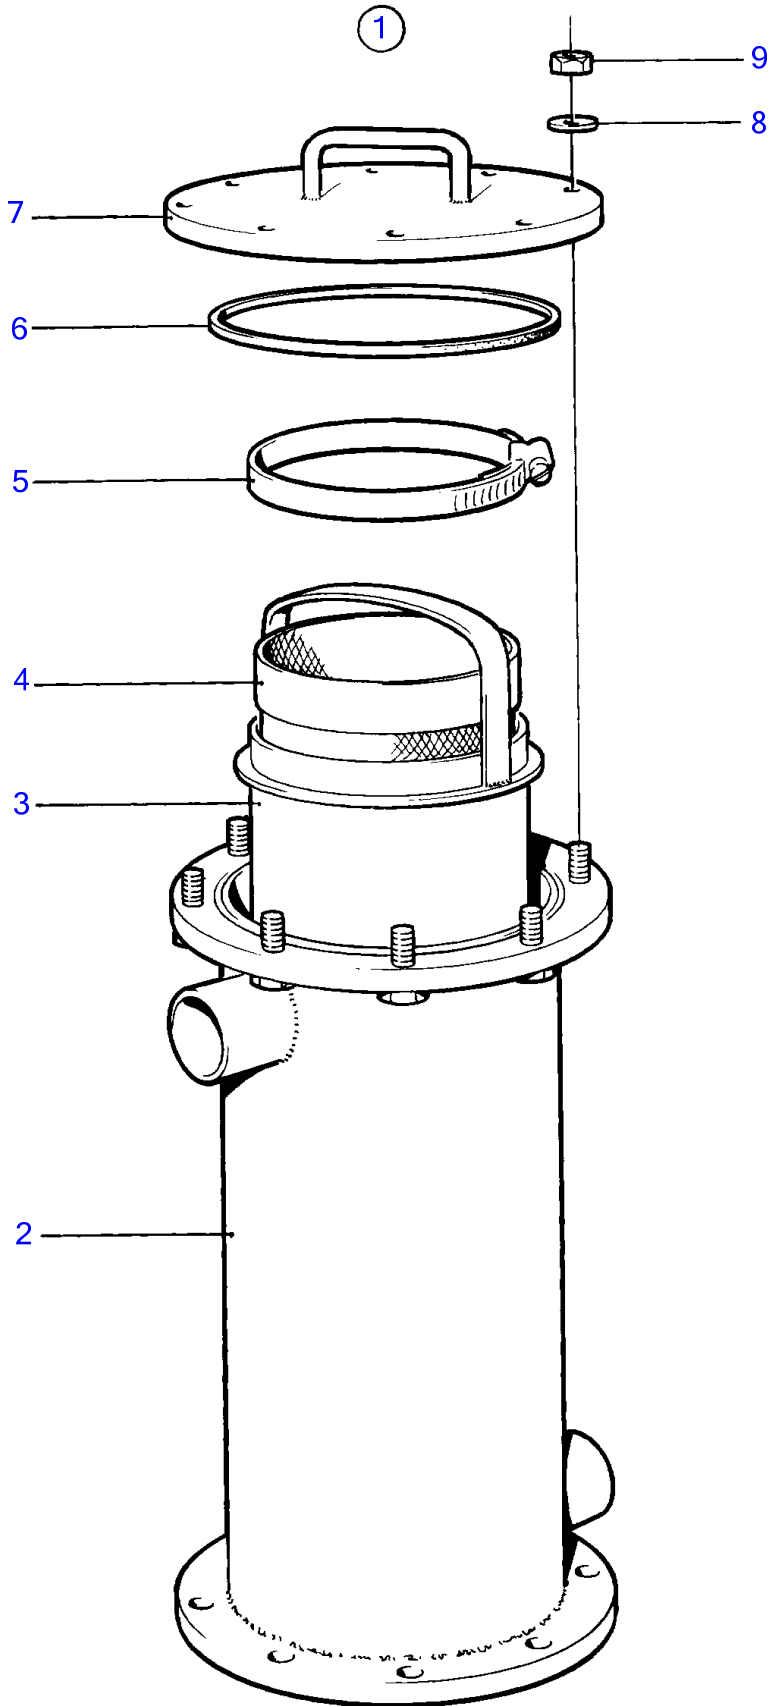

TAMD74A, TAMD74A-A, TAMD74A-B, TAMD74C-A, TAMD74C-B, TAMD74L-A, TAMD74L-B, TAMD74P-A, TAMD74P-B, TAMD75P-A

5552

TAMD74A, TAMD74A-A, TAMD74A-B, TAMD74C-A, TAMD74C-B, TAMD74L-A, TAMD74L-B, TAMD74P-A, TAMD74P-B, TAMD75P-A

REF	PART NO.	QTY	DESCRIPTION	NOTES
1	843957	1	Sea water filter	
2	(843958)	1	• Filter housing	Obsolete part
3	(843959)	1	• Filter basket	Obsolete part
4	843971	1	• Filter bag	
5	949000	1	• Hose clamp	
6	925287	1	• O-ring	
7	(843960)	1	• Cover	Obsolete part
8	955900	8	• Washer	
9	955785	8	• Hexagon nut	