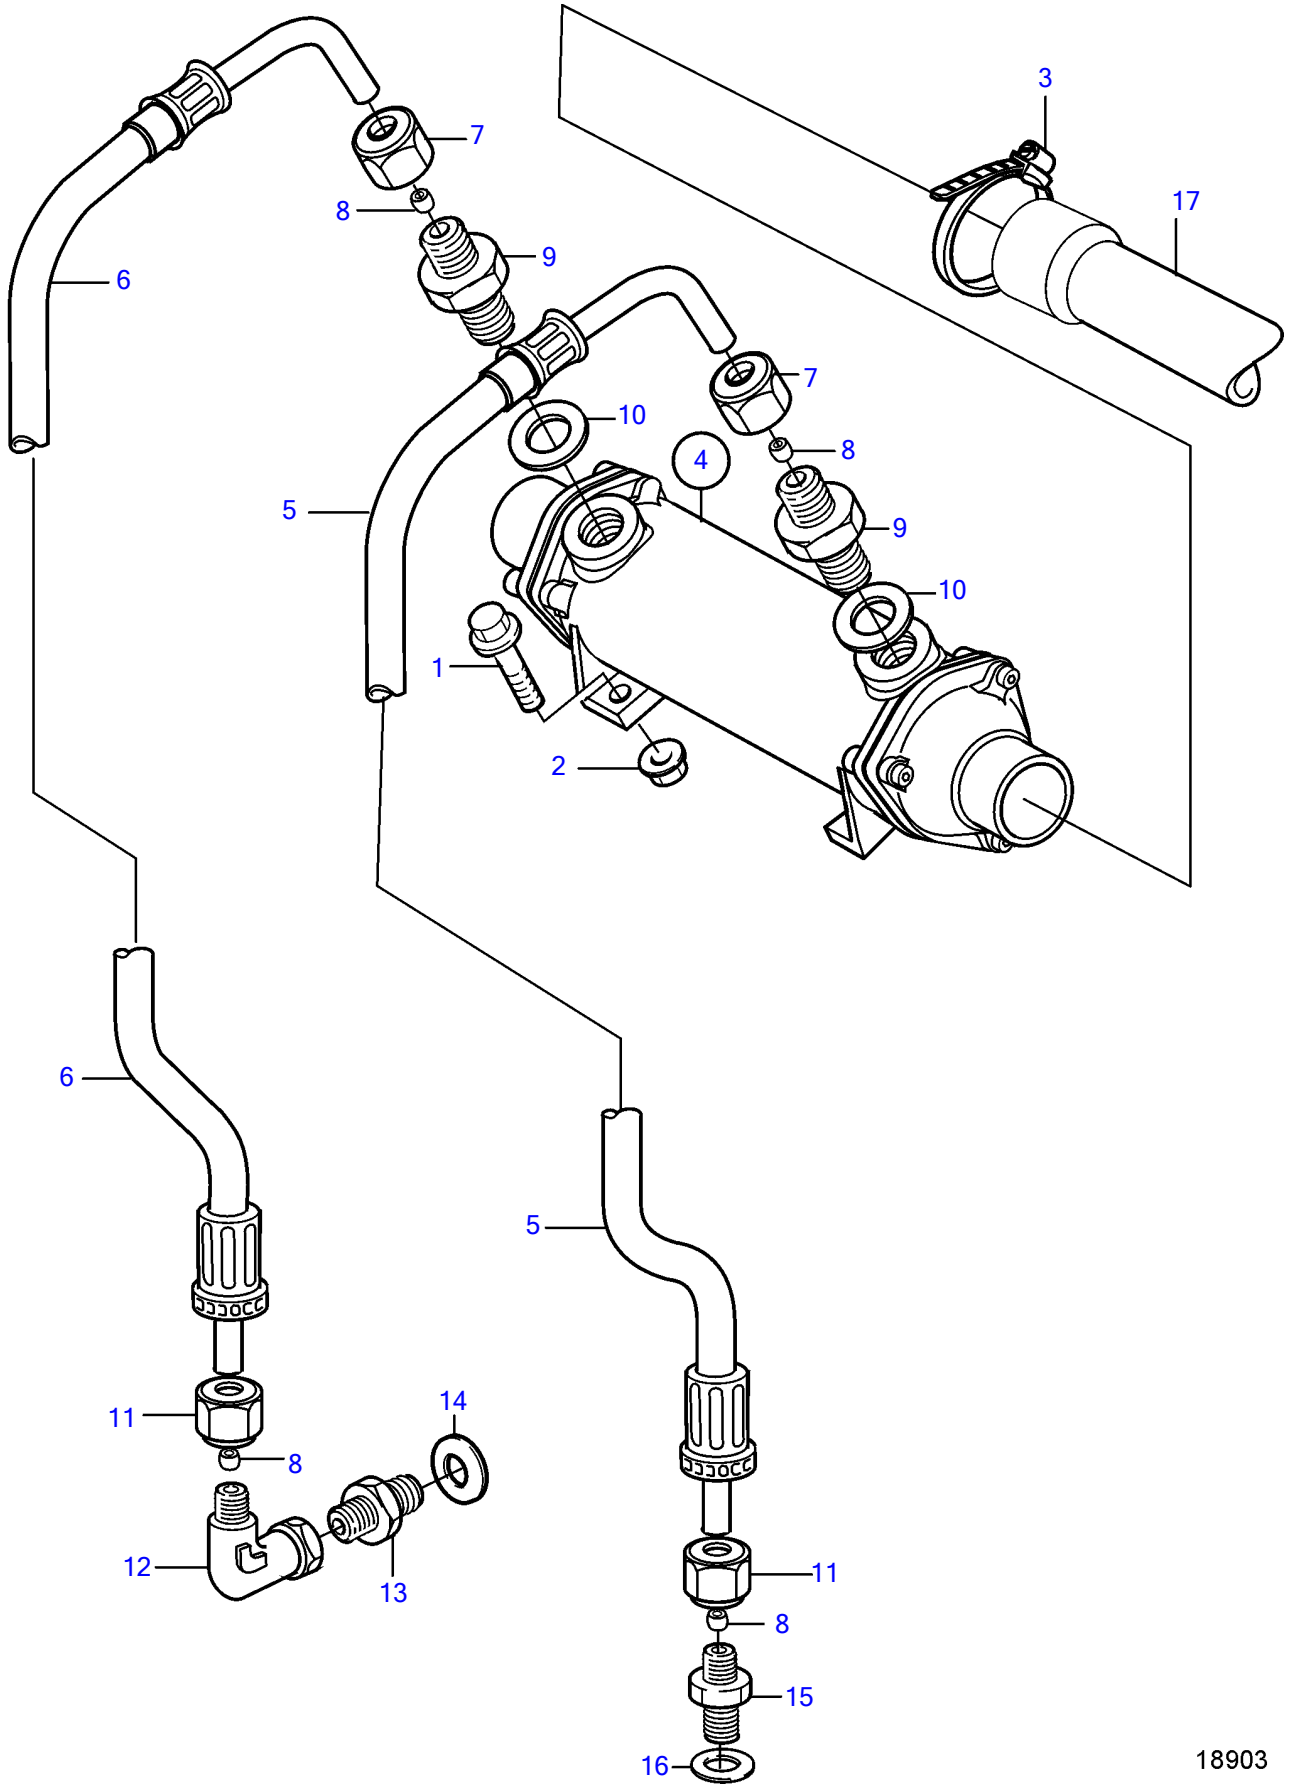

TAMD74L-A, TAMD74L-B, TAMD74P-A, TAMD74P-B, TAMD75P-A

TAMD74L-A, TAMD74L-B, TAMD74P-A, TAMD74P-B, TAMD75P-A

REF	PART NO.	QTY	DESCRIPTION	SEE SEC.	NOTES
1	946671	4	Flange screw		
2	948645	4	Flange lock nut		
3	961672	1	Hose clamp		
4	3827201	1	Oil cooler		
			.		
			.	4054	
5	837935	1	Hose		L=460mm
6	848254	1	Hose		L=660mm
7	941331	2	Fitting nut		
8	980782	4	Ferrule		(956970)
9	968132	2	Nipple		
10	977937	2	Gasket		(944252)
11	956984	2	Fitting nut		
12	964016	1	Elbow nipple		
13	963948	1	Nipple		
14	11996	1	Gasket		
15	963959	1	Nipple		
16	947623	1	Gasket		
17	3827386	1	Hose		