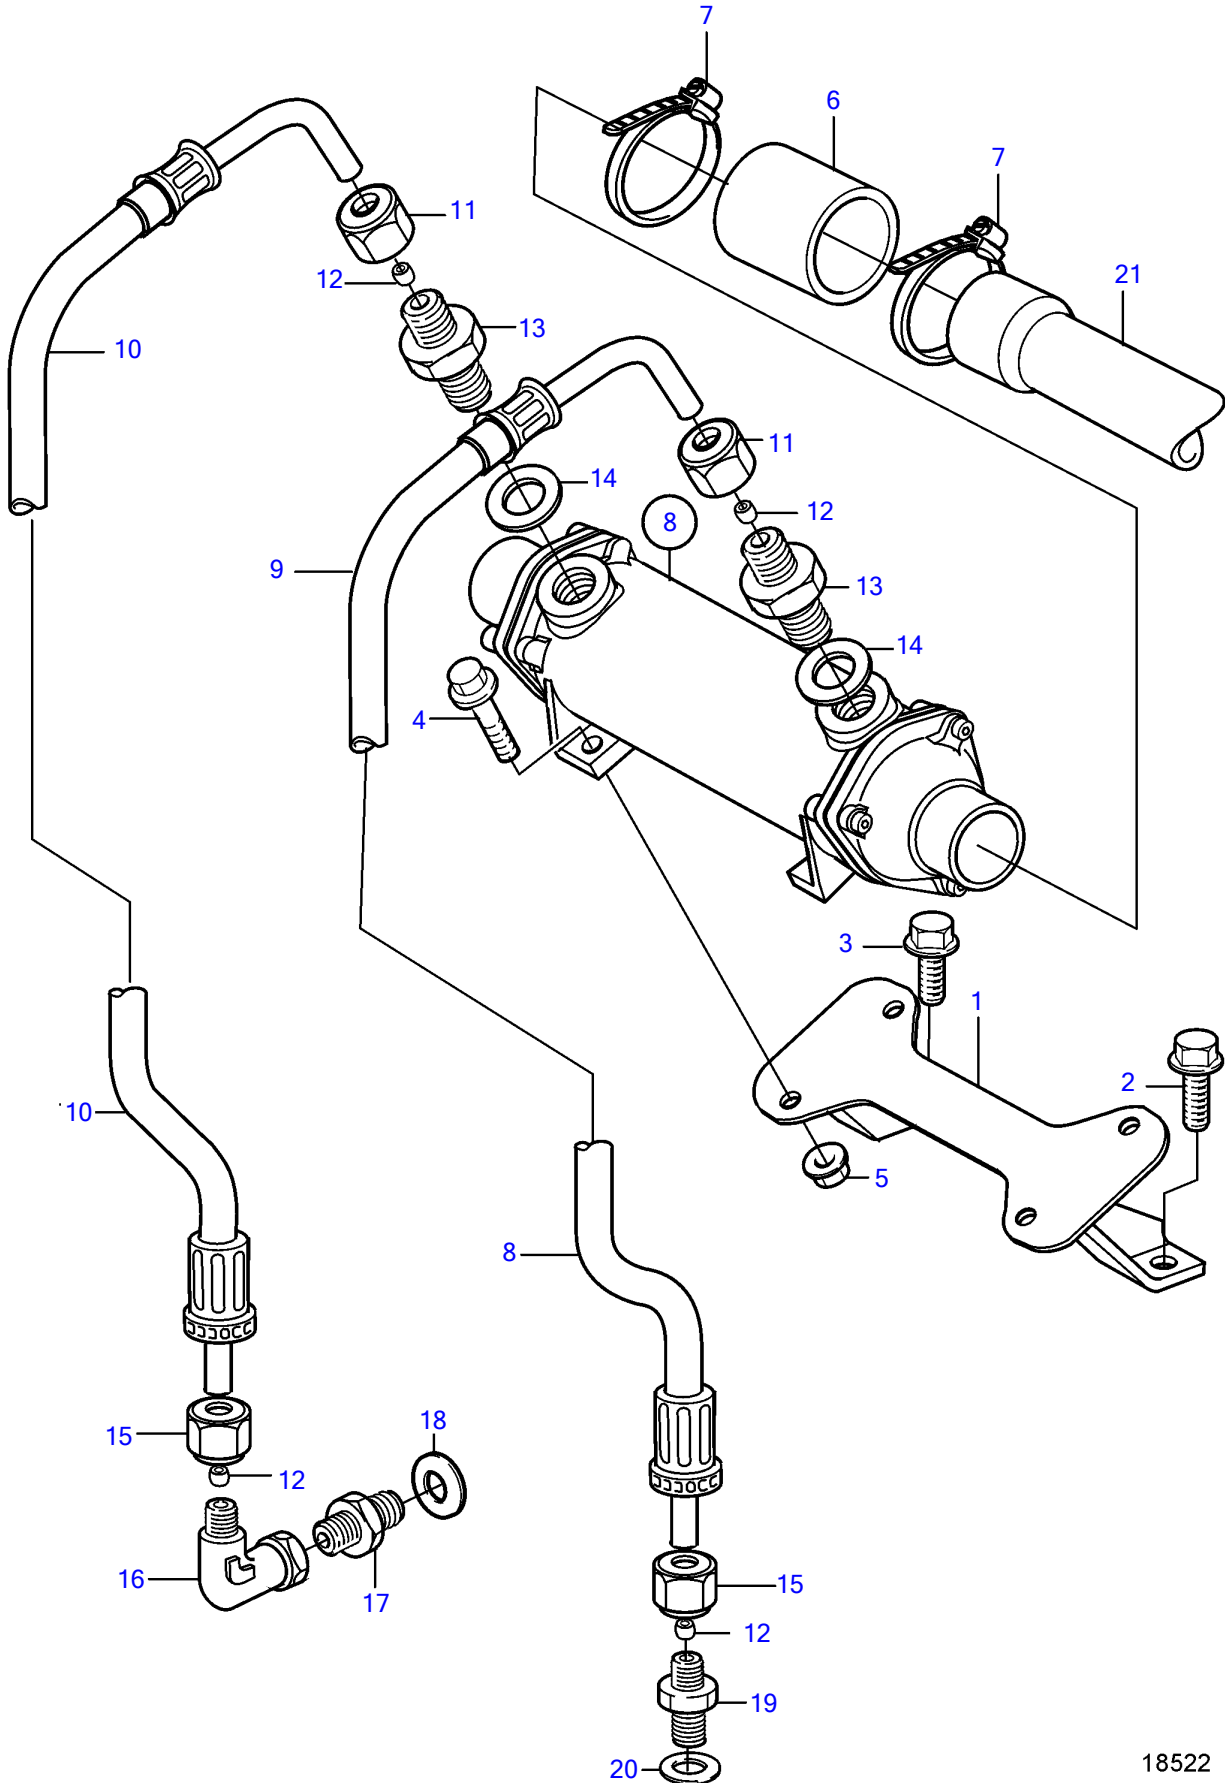

TAMD74A-A, TAMD74A-B, TAMD74C-A, TAMD74C-B, TAMD74L-A, TAMD74L-B, TAMD74P-A, TAMD74P-B, TAMD75P-A

18522

TAMD74A-A, TAMD74A-B, TAMD74C-A, TAMD74C-B, TAMD74L-A, TAMD74L-B, TAMD74P-A, TAMD74P-B, TAMD75P-A

REF	PART NO.	QTY	DESCRIPTION	SEE SEC.	NOTES
1	3827383	1	Bracket		
2	946502	1	Flange screw		L=20mm
3	946817	1	Flange screw		L=25mm
4	946671	4	Flange screw		
5	948645	4	Flange lock nut		
6	943371	1	Rubber hose		L=80mm
7	961672	2	Hose clamp		
8			.	4054	
	3827201	1	Oil cooler		
			.	4054	
9	837935	1	Hose		L=460mm
10	848254	2	Hose		L=660mm
11	941331	2	Fitting nut		
12	980782	4	Ferrule		(1677898)
13	968132	2	Nipple		
14	977937	2	Gasket		(944252)
15	956984	2	Fitting nut		
16	964016	1	Elbow nipple		
17	963948	1	Nipple		
18	11996	1	Gasket		
19	963959	1	Nipple		
21	3827386	1	Hose		