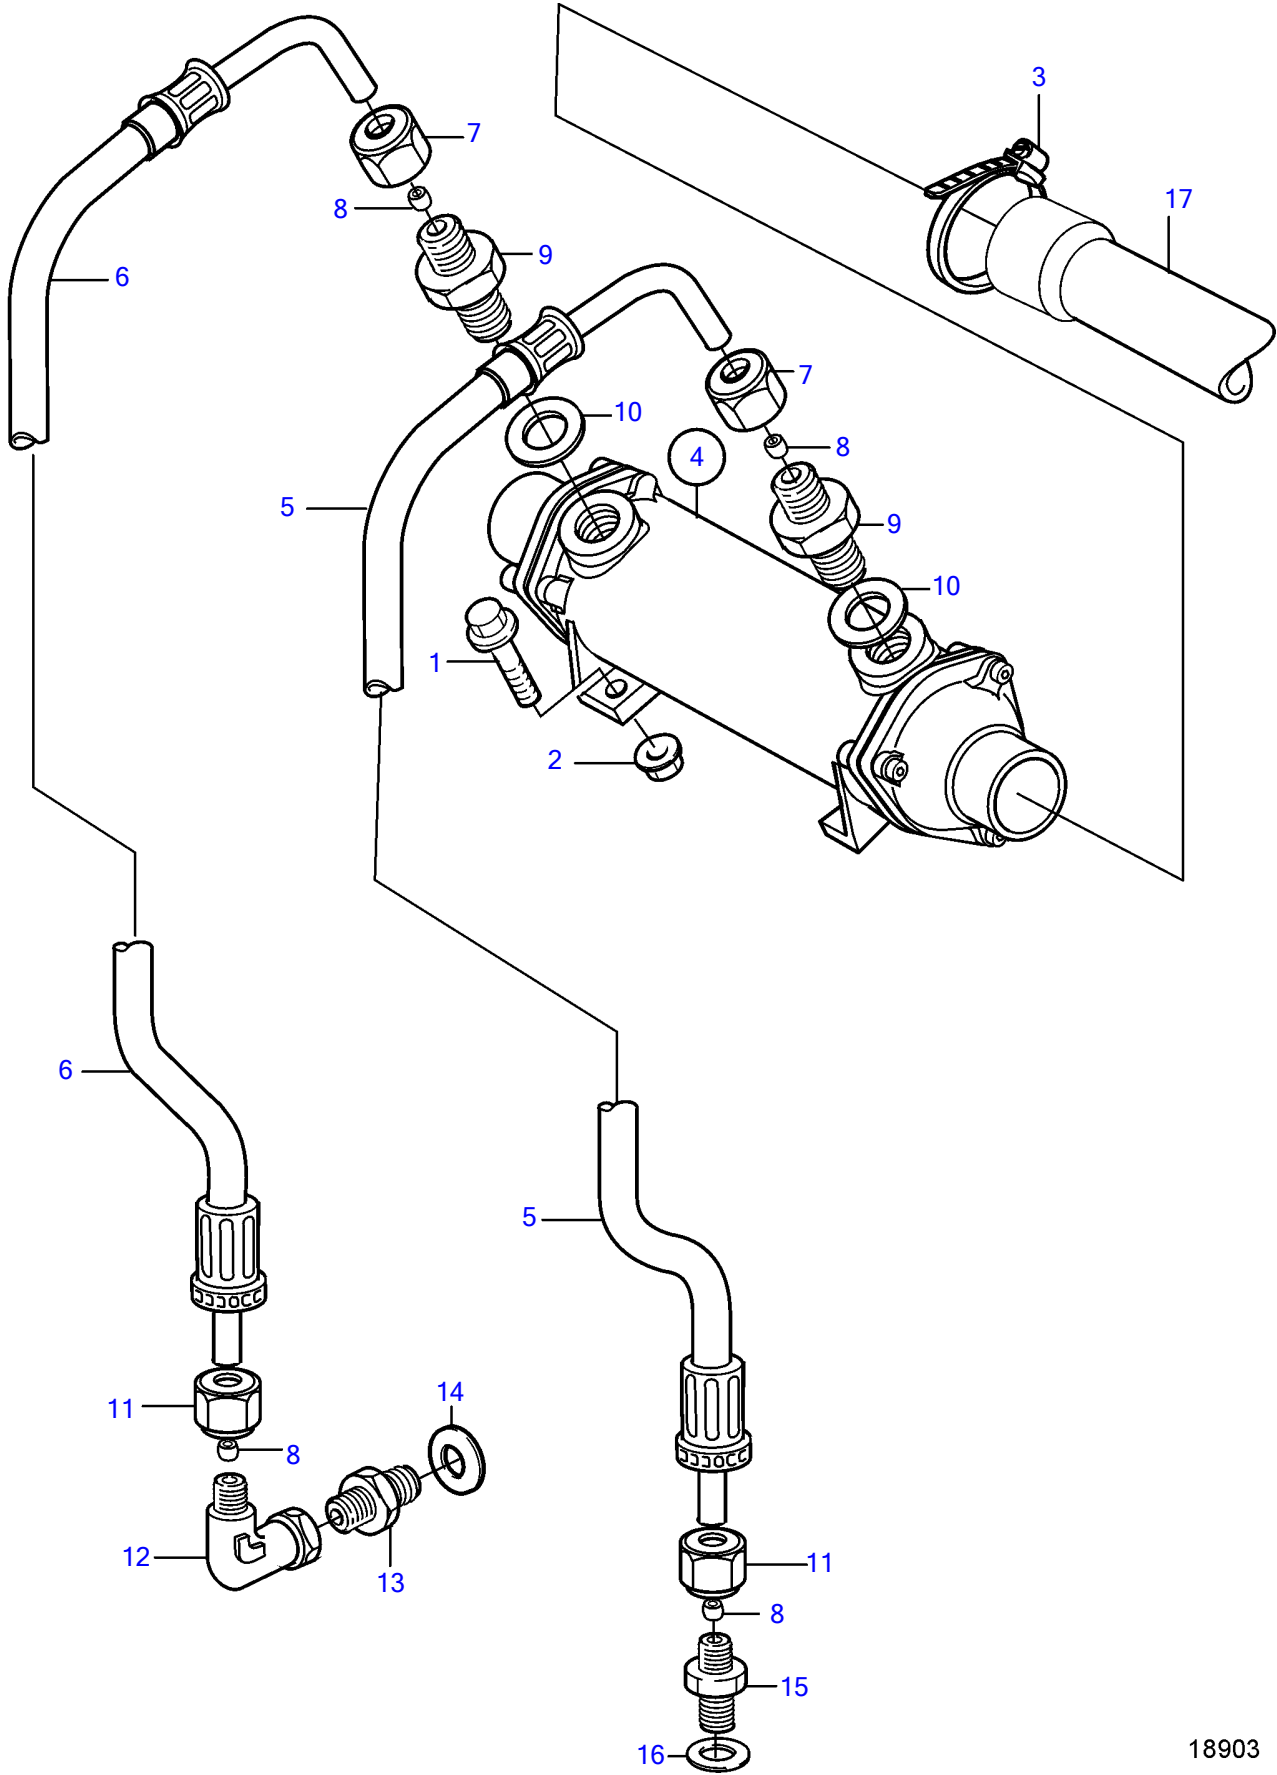

TAMD74C-A, TAMD74C-B, TAMD74L-A, TAMD74L-B, TAMD74P-A, TAMD74P-B, TAMD75P-A

TAMD74C-A, TAMD74C-B, TAMD74L-A, TAMD74L-B, TAMD74P-A, TAMD74P-B, TAMD75P-A

REF	PART NO.	QTY	DESCRIPTION	SEE SEC.	NOTES
1	946671	4	Flange screw		
2	948645	4	Flange lock nut		
3	961672	1	Hose clamp		
4	3827201	1	Oil cooler		
			.		
			.	4054	
5	837935	1	Hose		L=460mm
6	848254	1	Hose		L=660mm
7	941331	2	Fitting nut		
8	980782	4	Ferrule		
9	968132	2	Nipple		
10	977937	2	Gasket		(944252)
11	956984	2	Fitting nut		
12	964016	1	Elbow nipple		
13	963948	1	Nipple		
14	11996	1	Gasket		
15	963959	1	Nipple		
16	11996	1	Gasket		
	964114	1	O-ring		
17	3827386	1	Hose		