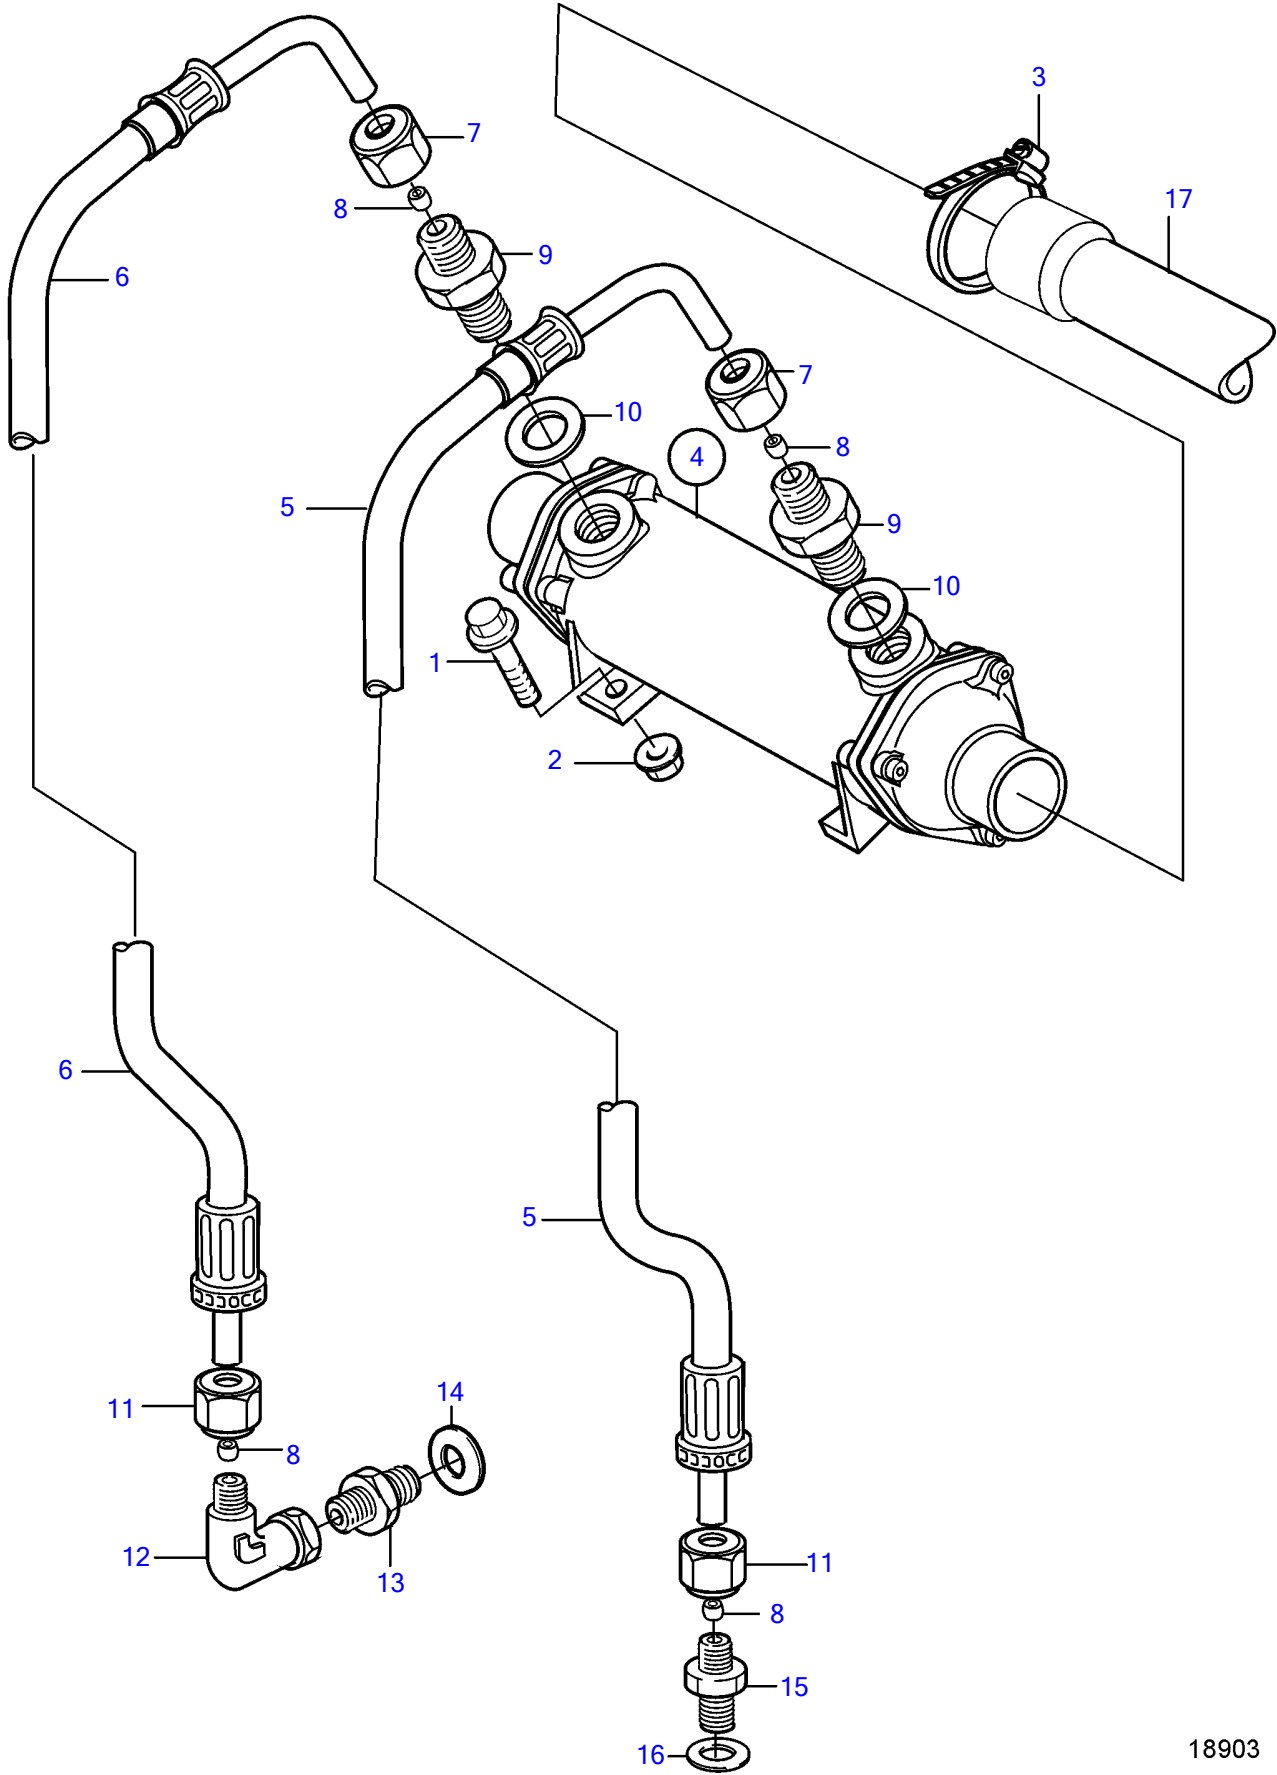

TAMD74C-A, TAMD74C-B, TAMD74L-A, TAMD74L-B, TAMD74P-A, TAMD74P-B, TAMD75P-A

TAMD74C-A, TAMD74C-B, TAMD74L-A, TAMD74L-B, TAMD74P-A, TAMD74P-B, TAMD75P-A

REF	PART NO.	QTY	DESCRIPTION	SEE SEC.	NOTES
1	946671	4	Flange screw		
2	948645	4	Flange lock nut		
3	961672	1	Hose clamp		
4	3827201	1	Oil cooler		
			.	4054	
5	837935	1	Hose		L=460mm
6	848254	1	Hose		L=660mm
7	941331	2	Fitting nut		
8	980782	4	Ferrule		
9	968132	2	Nipple		
10	977937	2	Gasket		(944252)
11	956984	2	Fitting nut		
12	964016	1	Elbow nipple		
13	963948	1	Nipple		
14	11996	1	Gasket		
15	963959	1	Nipple		
16	947623	1	Gasket		
17	3827386	1	Hose		