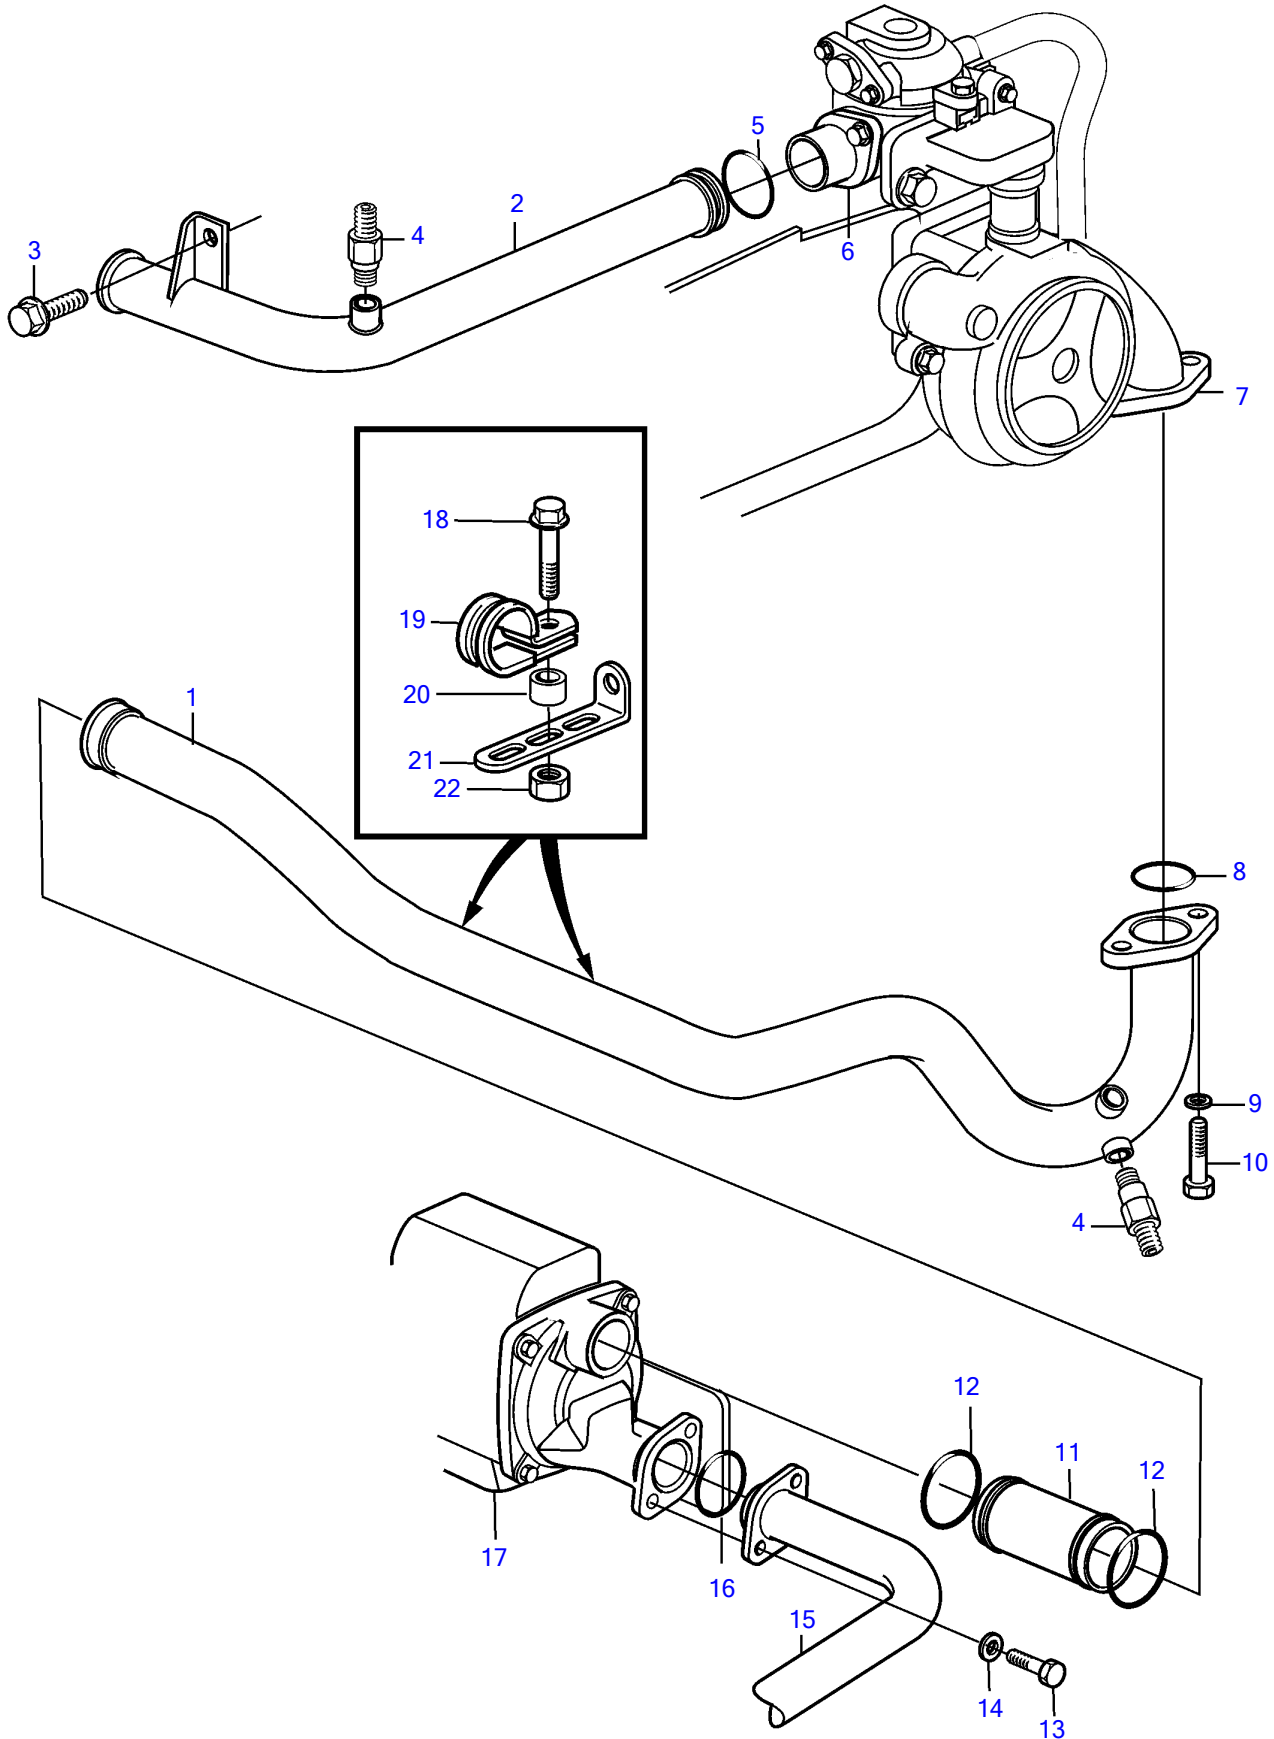

TAMD74A

## TAMD74A

REF	PART NO.	QTY	DESCRIPTION	SEE SEC.	NOTES
1	(3829787)	1	Coolant pipe		Obsolete part
2	3825341	1	Coolant pipe		
3	945444	1	Flange screw		
4	949918	2	Shut-off cock		
5	466740	1	O-ring		
6	848690	1	Flange	5247	
7			Circulation pump	5022	
8	925092	1	O-ring		(975673)
9	941907	2	Spring washer		
10	959229	2	Hex. socket screw		
11	866594	1	Tube		
12	866690	2	O-ring		
13	945444	2	Flange screw		
14	941907	2	Spring washer		
15	3829700	2	Pipe		
16	864491	1	Gasket		
17			Intercooler	4933	
18	947542	1	Flange screw		
19	945734	1	Clamp		
20	946048	1	Spacer washer		
21	965561	1	Bracket		
22	945407	1	Flange nut		