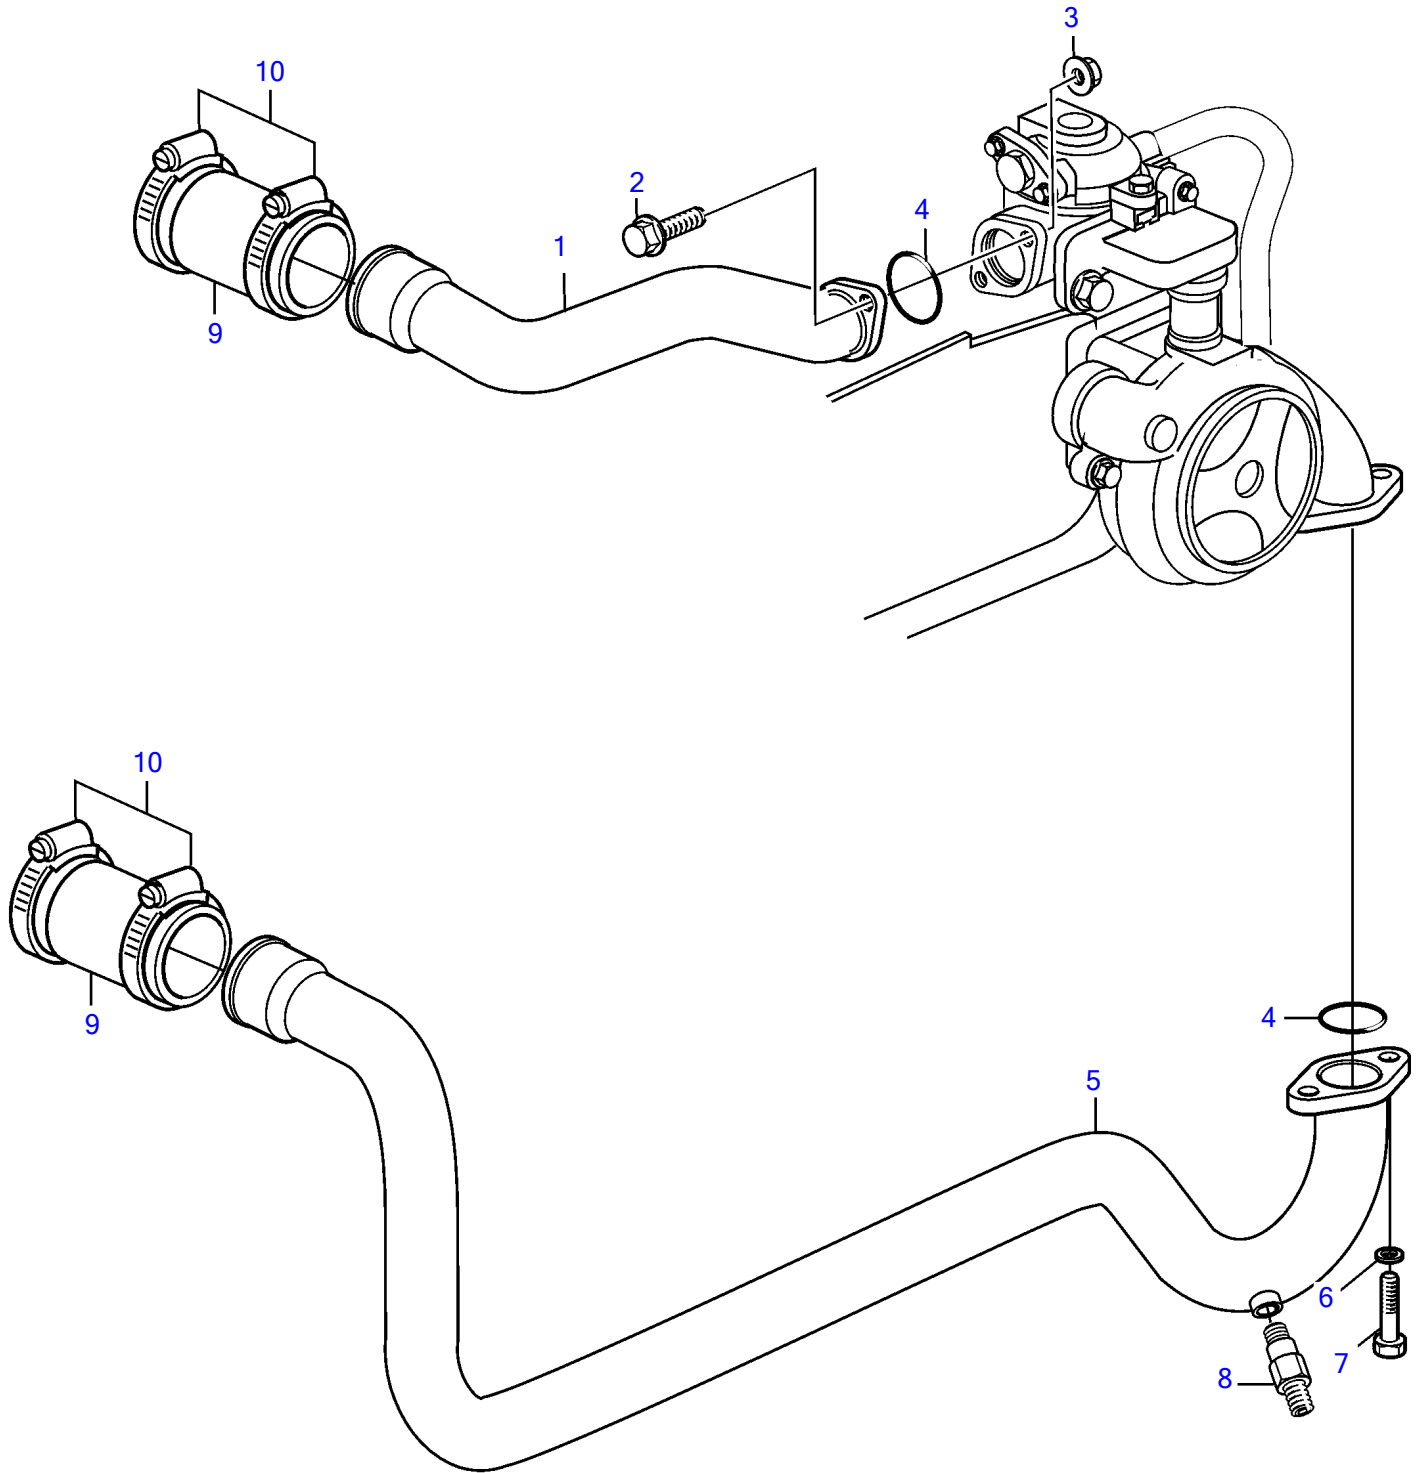

TAMD74A

TAMD74A

REF	PART NO.	QTY	DESCRIPTION	NOTES
1	3829733	1	Coolant pipe	
2	945444	2	Flange screw	
3	955782	1	Hexagon nut	
4	925092	2	O-ring	(975673)
5	3829735	1	Coolant pipe	
6	941907	2	Spring washer	
7	959229	2	Hex. socket screw	
8	949918	1	Shut-off cock	
9	949540	2	Hose	
10	961672	4	Hose clamp	