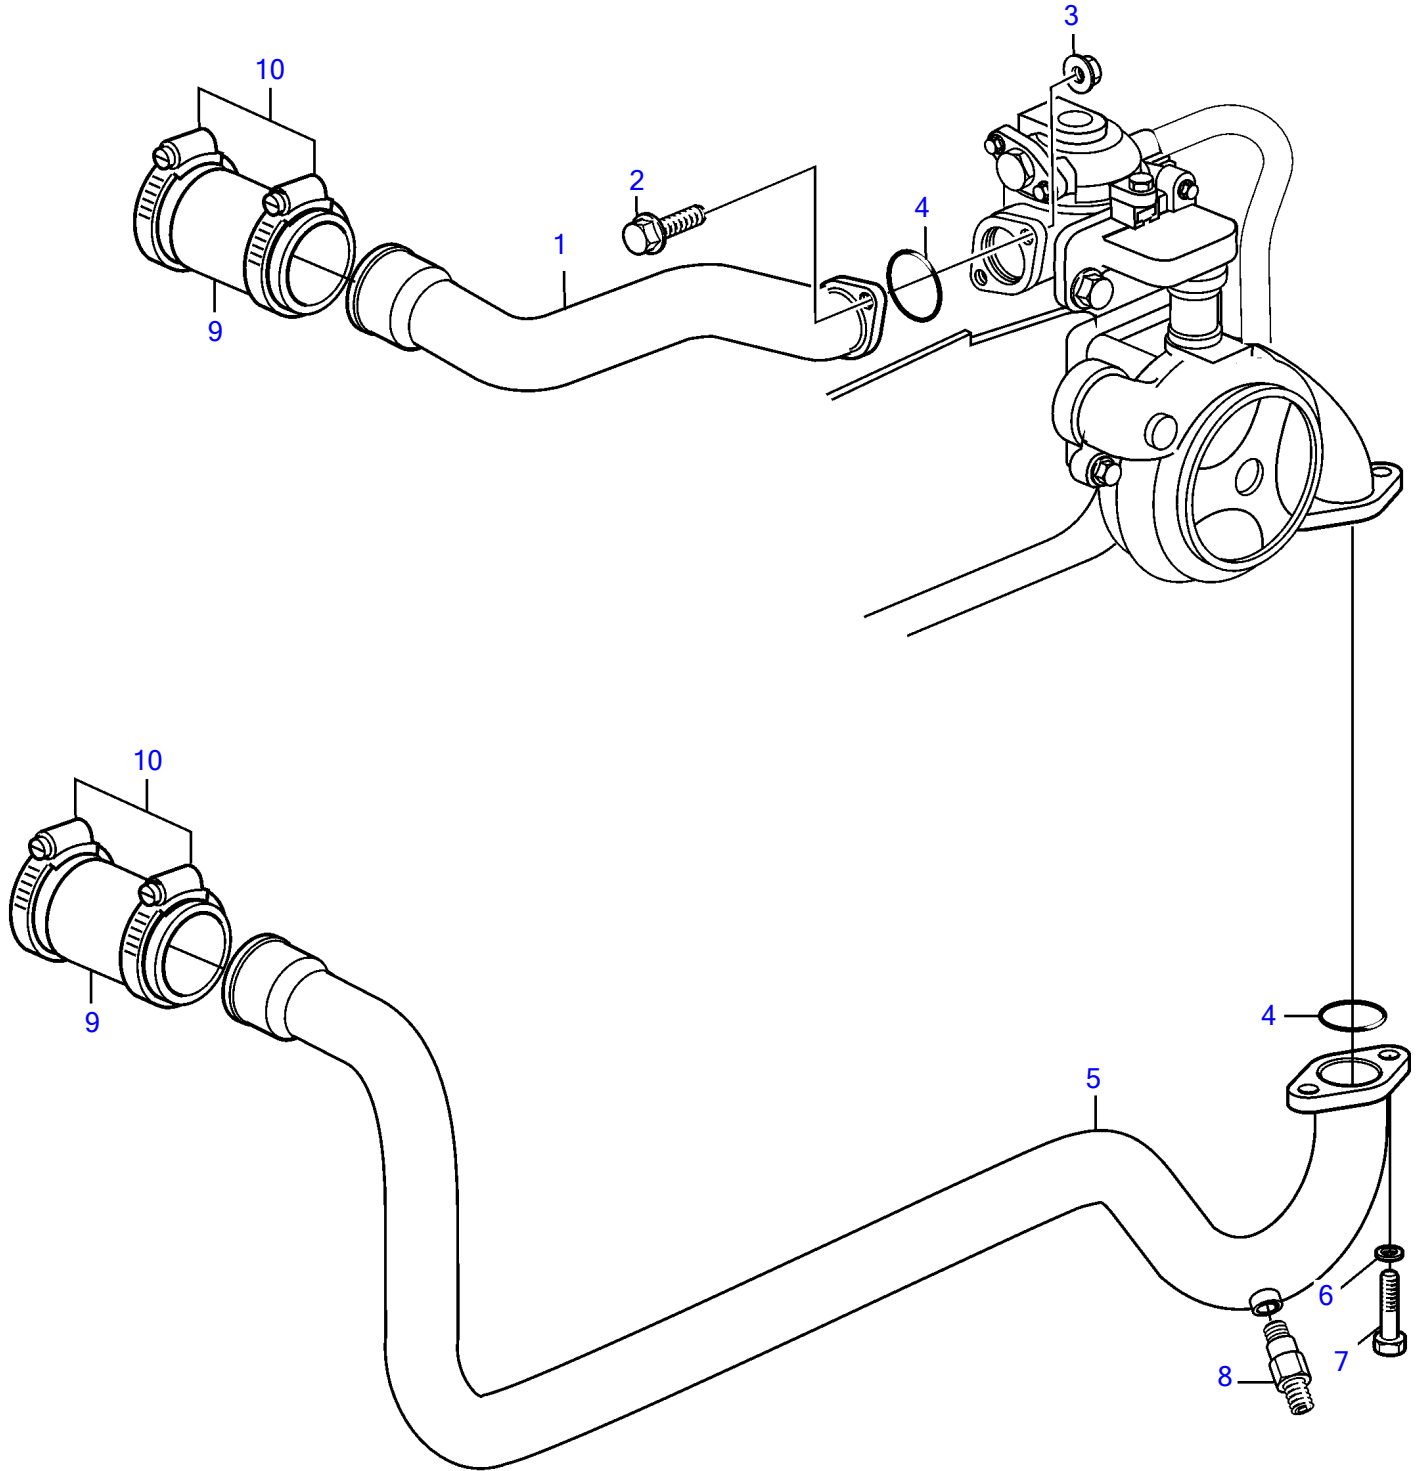

TAMD74A

TAMD74A

REF	PART NO.	QTY	DESCRIPTION	NOTES
1	3829733	1	Coolant pipe	
2	945444	2	Flange screw	
3	955782	1	Hexagon nut	
4	925092	2	O-ring	(975673)
5	3829735	1	Coolant pipe	
6	941907	2	Spring washer	
7	959229	2	Hex. socket screw	
8	949918	1	Shut-off cock	
9	949540	2	Hose	
10	961672	4	Hose clamp	