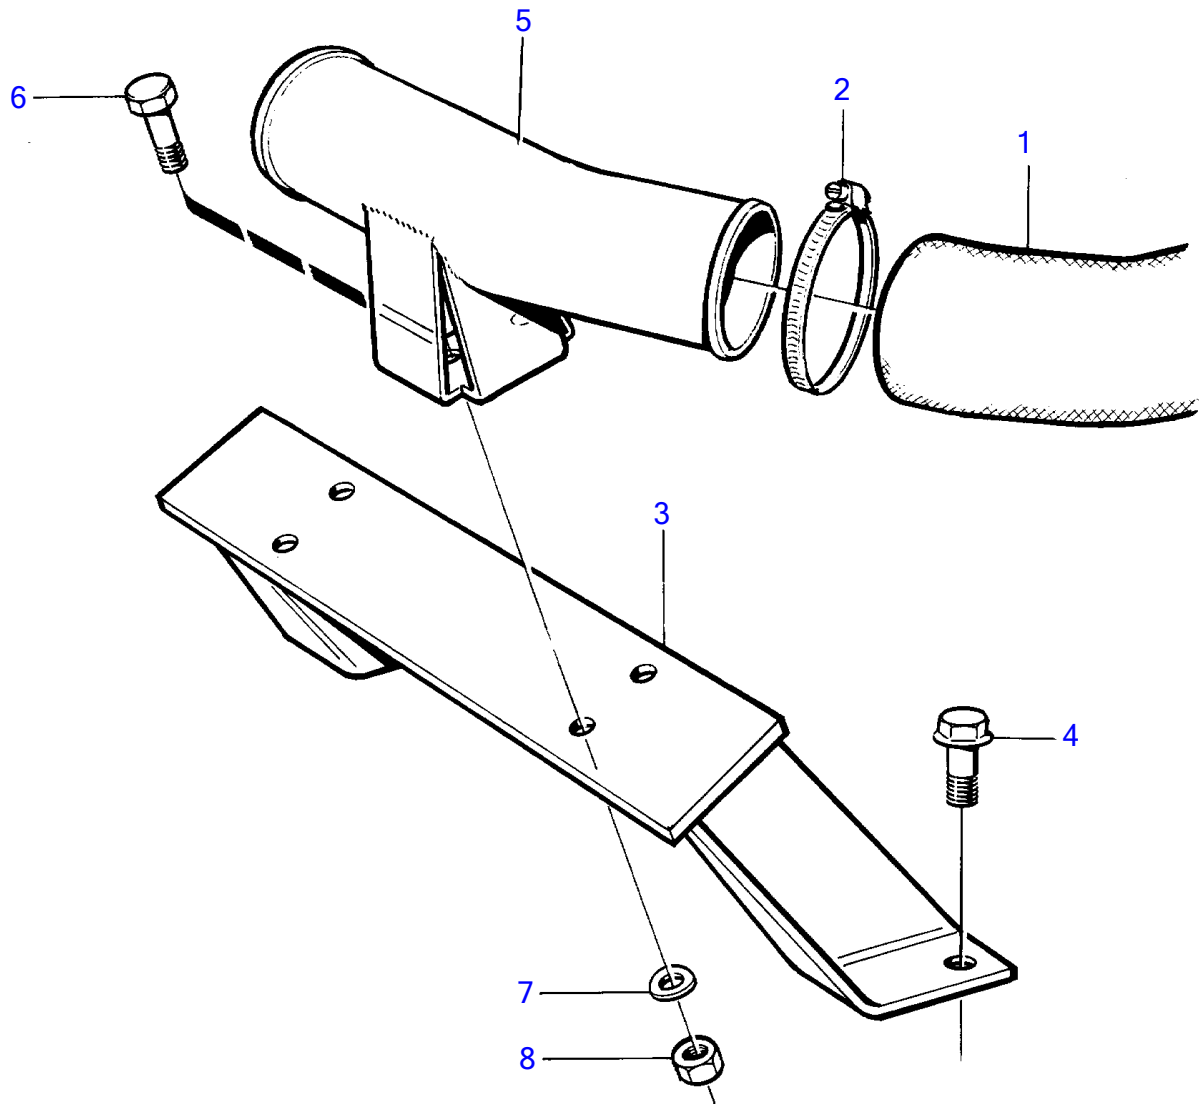

TAMD74C-A, TAMD74C-B, TAMD74L-A, TAMD74L-B, TAMD74P-A, TAMD74P-B, TAMD75P-A

15227

TAMD74C-A, TAMD74C-B, TAMD74L-A, TAMD74L-B, TAMD74P-A, TAMD74P-B, TAMD75P-A

REF	PART NO.	QTY	DESCRIPTION	SEE SEC.	NOTES
1		1	Hose	4891	
2	961672	1	Hose clamp		
3	848098	1	Bracket		
4	965191	2	Flange screw		M8x30mm
5	866221	1	Connection pipe		
6	955297	2	Hexagon screw		(955295)
7	941907	2	Spring washer		
8	948645	2	Flange lock nut		(955782)