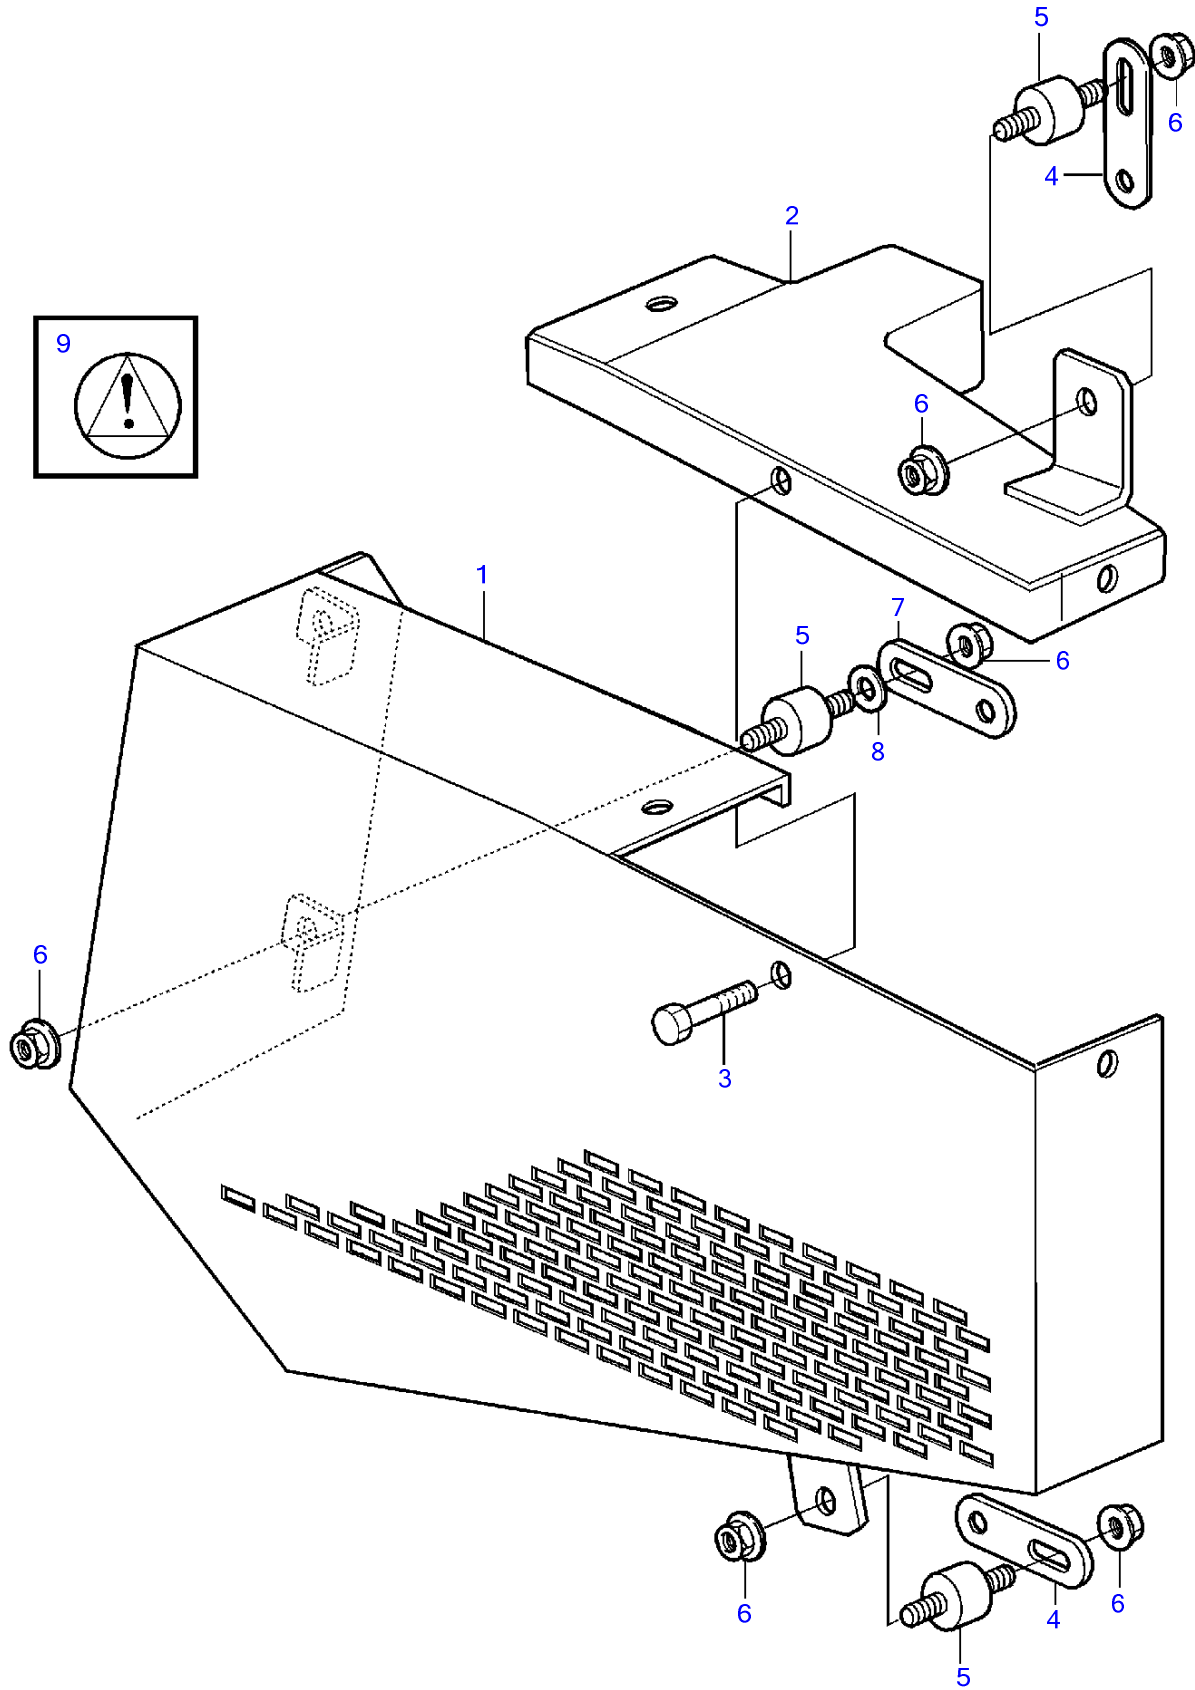

TAMD74A-A, TAMD74A-B, TAMD74C-A, TAMD74C-B, TAMD74L-A, TAMD74L-B, TAMD74P-A, TAMD74P-B, TAMD75P-A

TAMD74A-A, TAMD74A-B, TAMD74C-A, TAMD74C-B, TAMD74L-A, TAMD74L-B, TAMD74P-A, TAMD74P-B, TAMD75P-A

REF	PART NO.	QTY	DESCRIPTION	NOTES
1	(3826236)	1	Belt protector	Obsolete part
2	(3826237)	1	Belt protector	Obsolete part
3	945358	3	Flange screw	
4	965536	2	Bracket	
5	3574797	3	Vibration damper	
6	949278	6	Flange lock nut	
7	965534	1	Bracket	
8	191172	1	Washer	
9	3817024	1	Decal	