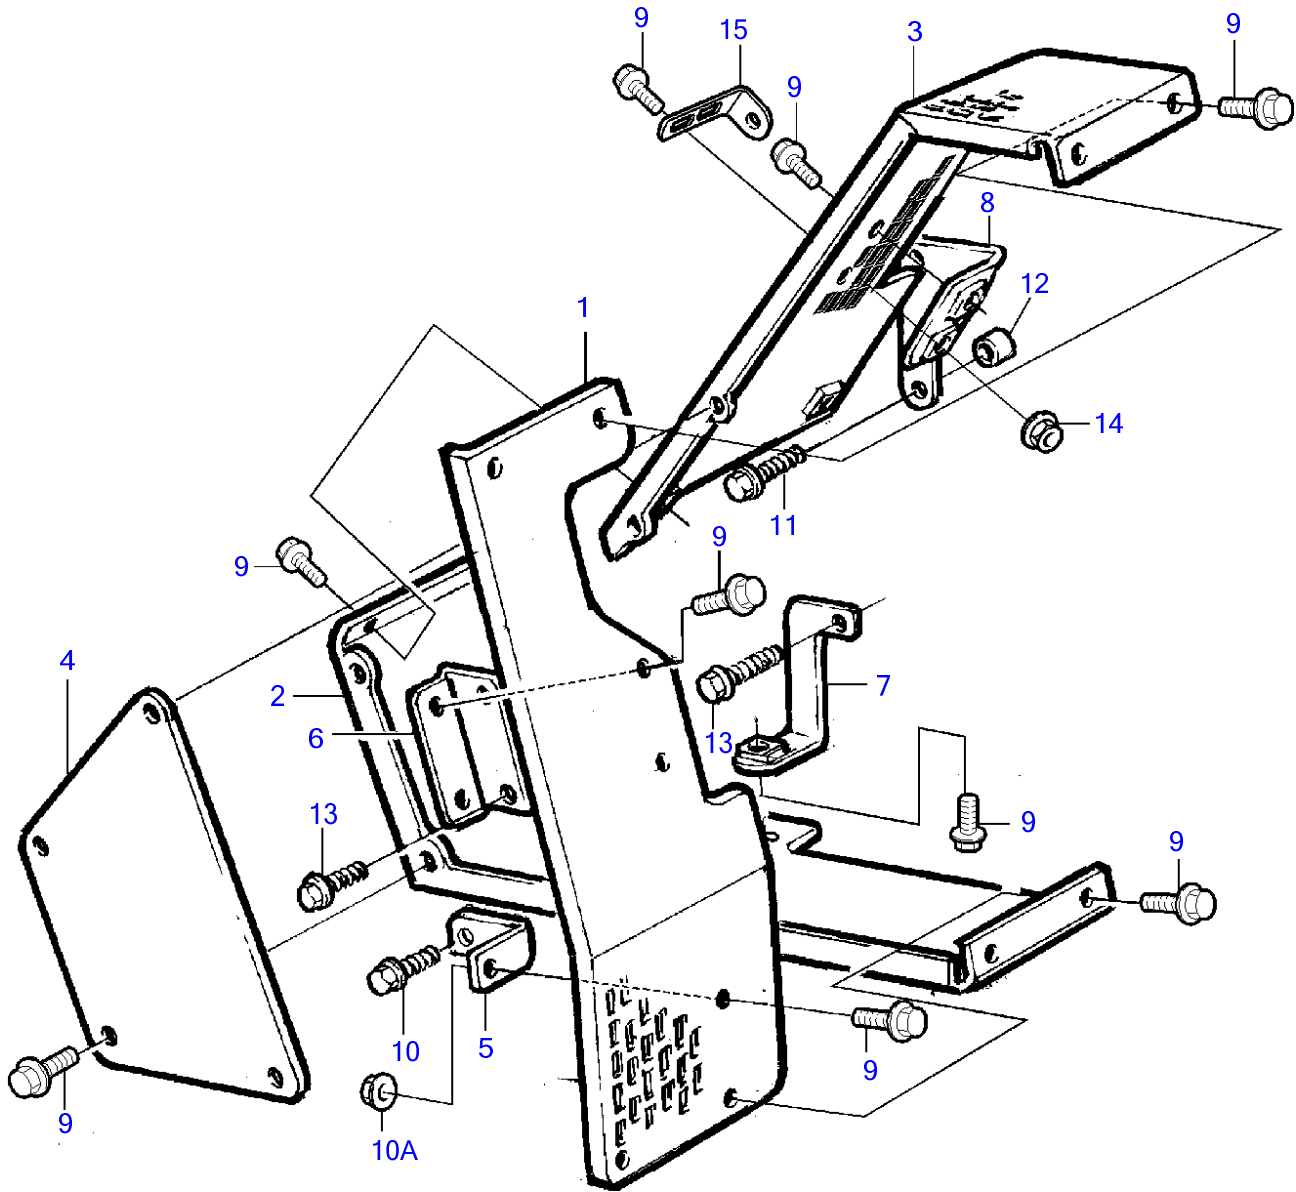

TAMD74A

TAMD74A

REF	PART NO.	QTY	DESCRIPTION	NOTES
1	3826375	1	Belt protector	
2	3825631	1	Belt protector	
3	3825632	1	Belt protector	
4	(3825633)	1	Protecting plate	Obsolete part (3825634)
5	965556	1	Bracket	
6	3825635	1	Bracket	
7	3825636	1	Bracket	
8	3827541	1	Bracket	
9	967949	16	Flange screw	(965175)
10	946440	1	Flange screw	M8x16mm
10A	945407	1	Flange nut	M6
11	965216	2	Flange screw	M8x55mm
12	843075	2	Spacer sleeve	
13		3	Screw, timing gear cover	See group 21
14	949278	1	Flange lock nut	
15	965558	1	Bracket	