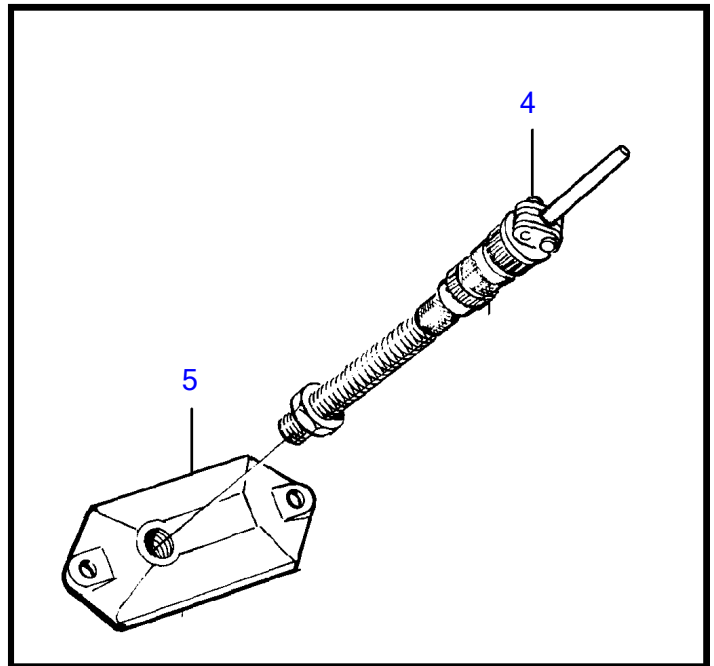

TAMD74A

23636

TAMD74A

REF	PART NO.	QTY	DESCRIPTION
1		1	Injection pump
2	881616	1	Control unit
3	849394	1	Transient protector
4	863618	1	Impulse sensor
5		1	Lock, flywheel cover

7740900-27-21580

23636

Upd:2011-09-22