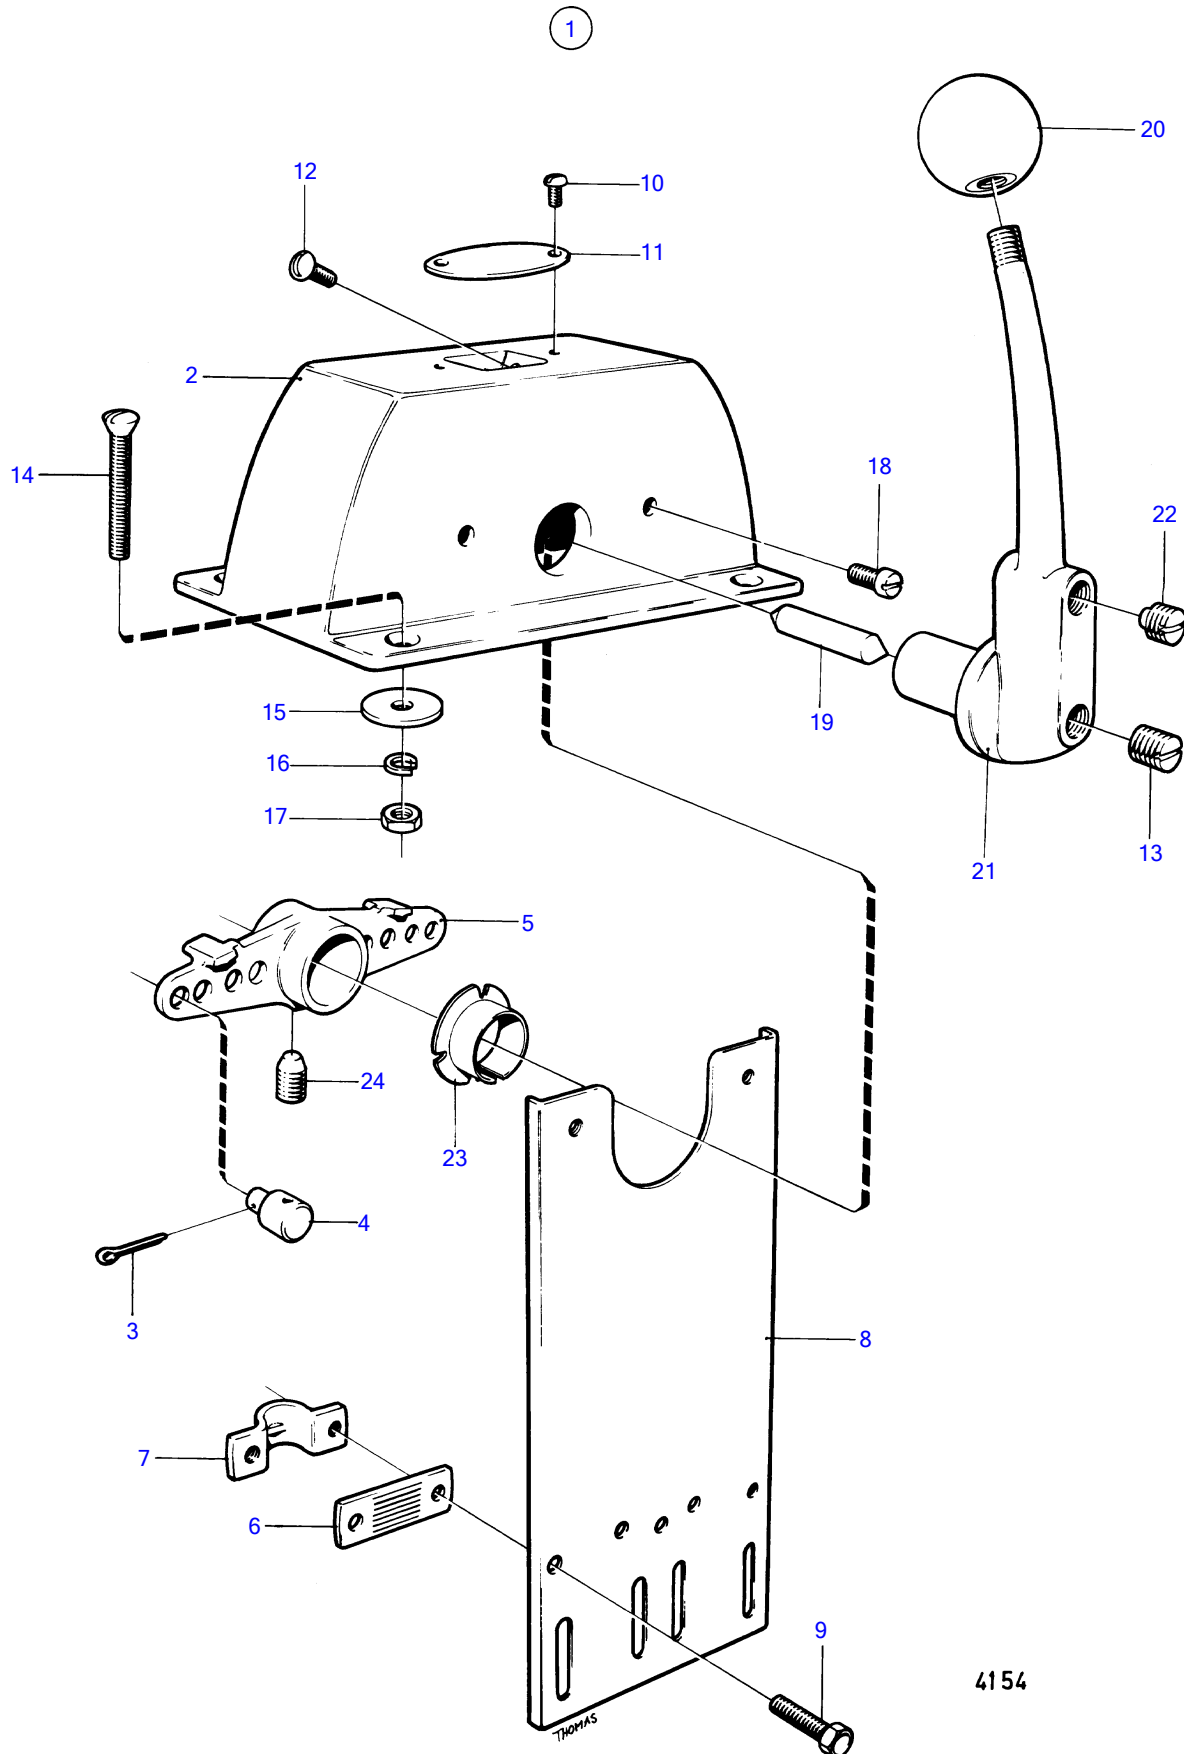

TAMD74A, TAMD74A-A, TAMD74A-B, TAMD74C-A, TAMD74C-B, TAMD74L-A, TAMD74L-B, TAMD74P-A, TAMD74P-B, TAMD75P-A

TAMD74A, TAMD74A-A, TAMD74A-B, TAMD74C-A, TAMD74C-B, TAMD74L-A, TAMD74L-B, TAMD74P-A, TAMD74P-B, TAMD75P-A

REF	PART NO.	QTY	DESCRIPTION	NOTES
1	(825627)	1	Control	Obsolete part
2		1	• Housing	
3	17276	1	• Split pin	
4	3852329	1	• Cube	(804312)
5		1	• Lever	
6		1	• Plate	
7		1	• Cable attachment	
8		1	• Bracket	
9	192245	2	• Screw	
10	(950001)	2	• Cross recessed screw	Obsolete part
11		1	• Sign	
12	192010	2	• Cross recessed screw	
13		2	• Screw	
14	(940269)	4	• Screw	Obsolete part
15	960138	4	• Washer	
16	941905	4	• Spring washer	
17	955844	4	• Hexagon nut	
18	(940204)	2	• Cross recessed screw	Obsolete part
19		1	• Pin	
20		1	• Handle ball	
21		1	• Control arm	
22	(827756)	1	• Lock screw	Obsolete part
23		1	• Bearing	
24		1	• Lock screw	