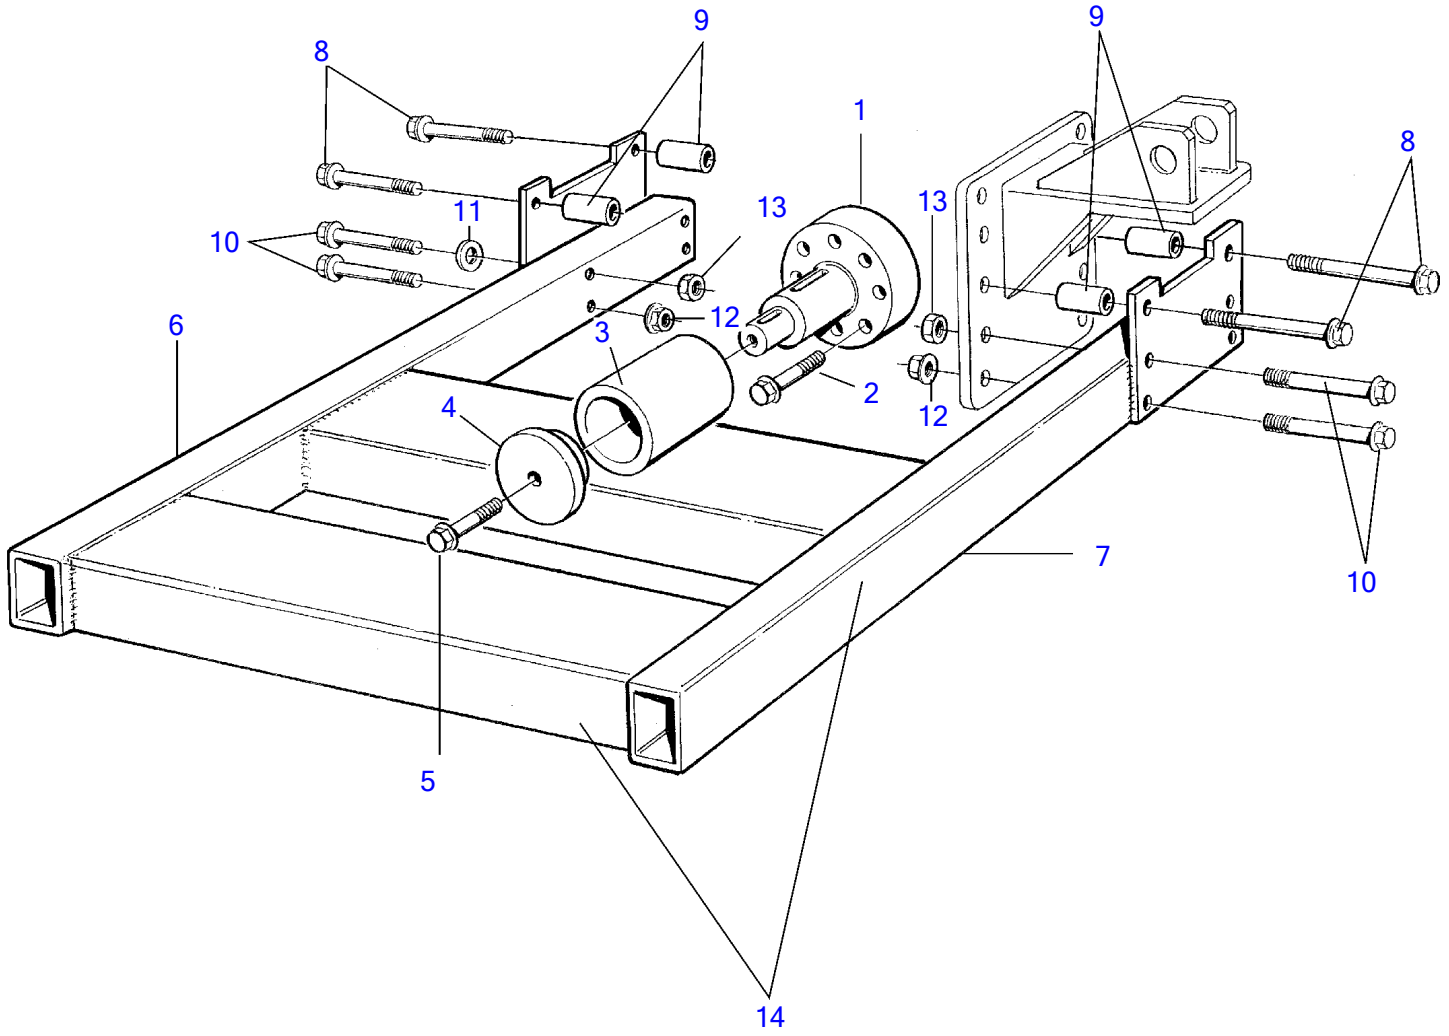

TAMD74A-A, TAMD74A-B, TAMD74C-A, TAMD74C-B, TAMD74L-A, TAMD74L-B, TAMD74P-A, TAMD74P-B, TAMD75P-A

17126

TAMD74A-A, TAMD74A-B, TAMD74C-A, TAMD74C-B, TAMD74L-A, TAMD74L-B, TAMD74P-A, TAMD74P-B, TAMD75P-A

REF	PART NO.	QTY	DESCRIPTION	NOTES
1	3826718	1	Stub axle	
2	471529	8	Screw	
3	3826711	1	Sleeve	
4	3826710	1	Washer	
5	965191	1	Flange screw	
6	3826095	1	Bracket	
7	(3826146)	1	Bracket	Obsolete part
8	965197	4	Flange screw	
9	824334	4	Spacer sleeve	
10	965188	8	Flange screw	
11	960143	2	Washer	
12	971098	4	Flange lock nut	
13	971080	4	Hexagon nut	
14		2	Member	