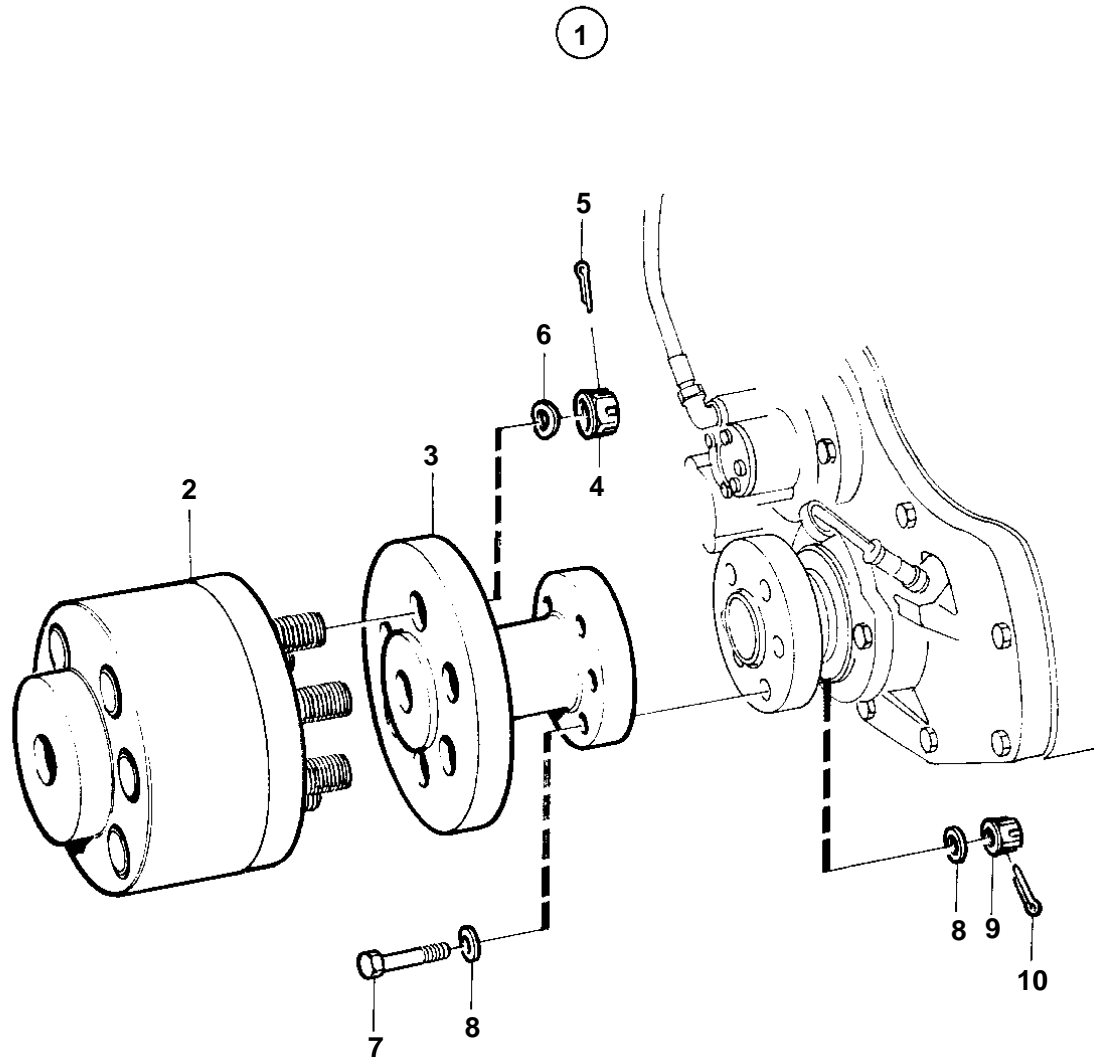

TAMD61A, TAMD71A, TAMD71B, TAMD72A

8759

TAMD61A, TAMD71A, TAMD71B, TAMD72A

REF	PART NO.	QTY	DESCRIPTION	NOTES
1		1	Elastic clutch	COMPL. For reverse gear twin disc MG506, MG507 and MPM/IRM 301A.
2		1	· Clutch	
4	955852	6	· Nut	
6	941912	6	· Spring washer	