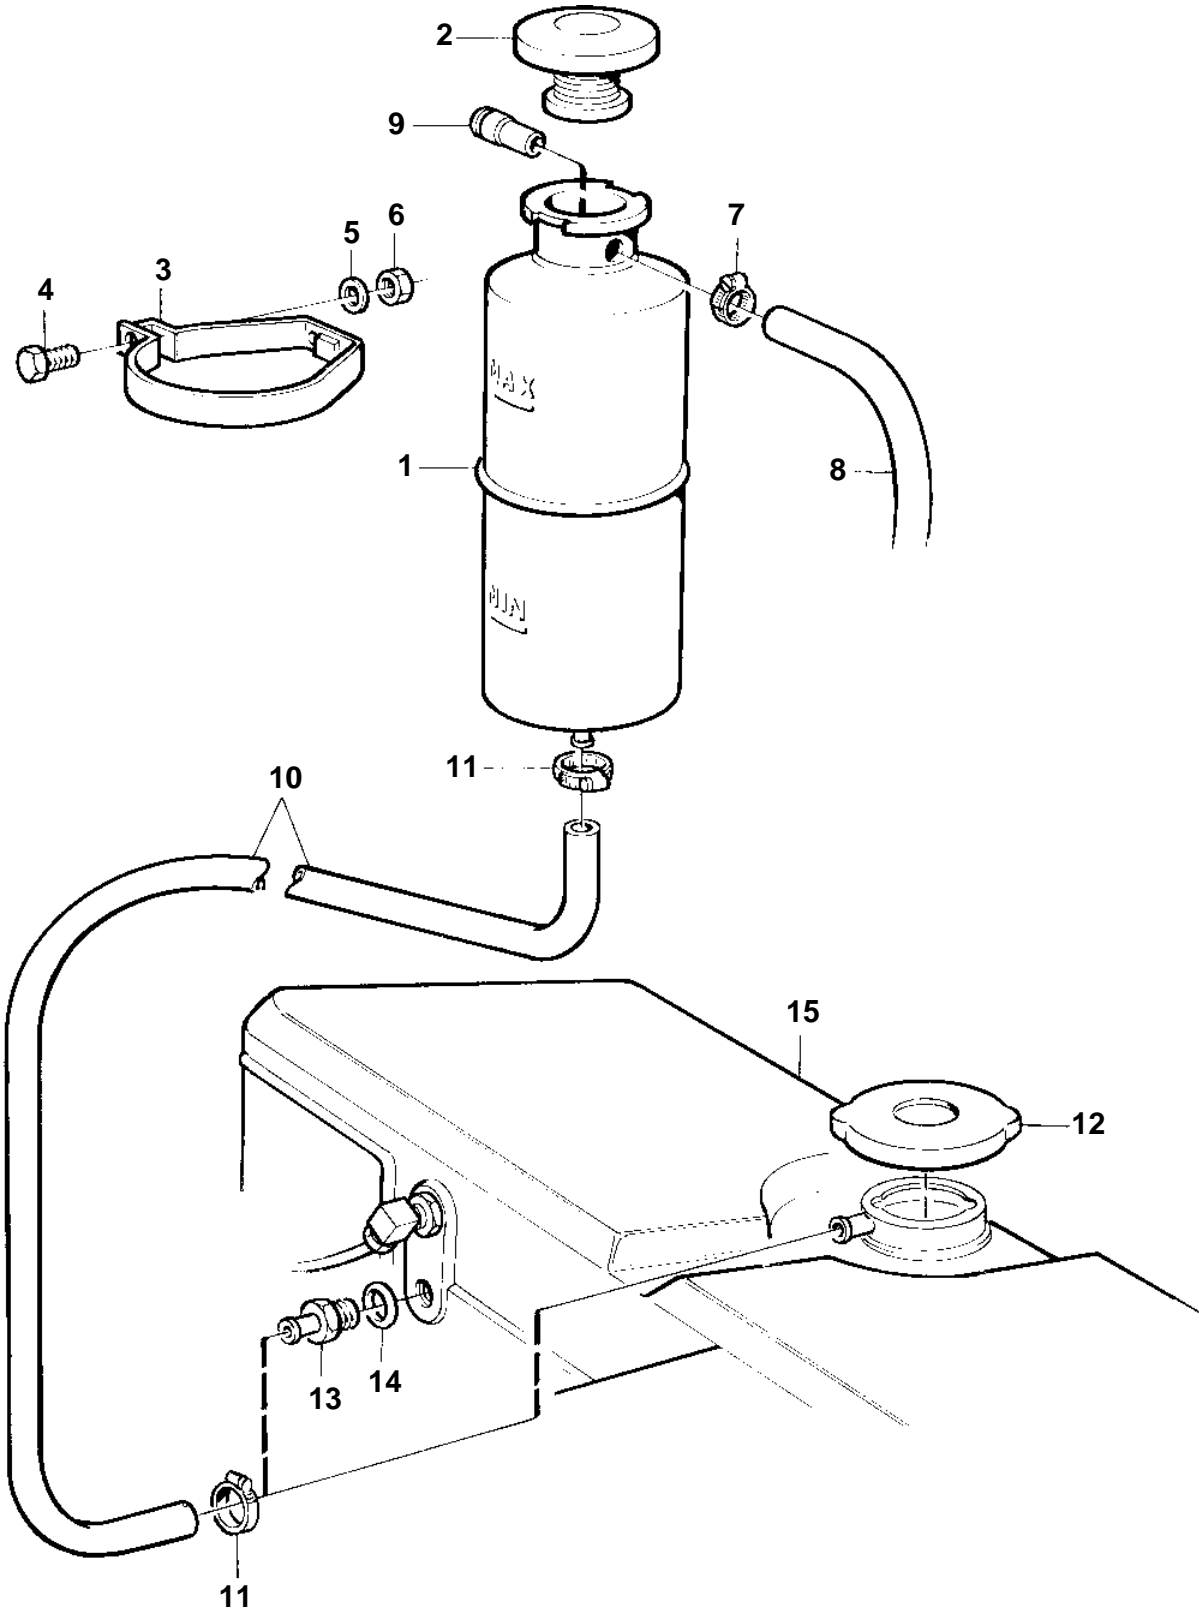

COMMON

15938

COMMON

REF	PART NO.	QTY	DESCRIPTION	NOTES
1	351579	1	Expansion tank	
2	87842	1	Pressure cap	
3	352120	2	Bracket	
4	940100	2	Screw	
5	941906	2	Spring washer	
6	955825	2	Nut	
7	961663	1	Clamp	
8	942700	X	Hose	L=1500mm
9	351580	1	Nipple	
10	941279	X	Hose	L=3200mm
11	961663	2	Clamp	
12	845587	1	Filler cap	
13	947502	1	Hose nipple	EARLY TYPE
14	11994	1	Gasket	EARLY TYPE
15		1	Expansion tank	SEE GROUP 26