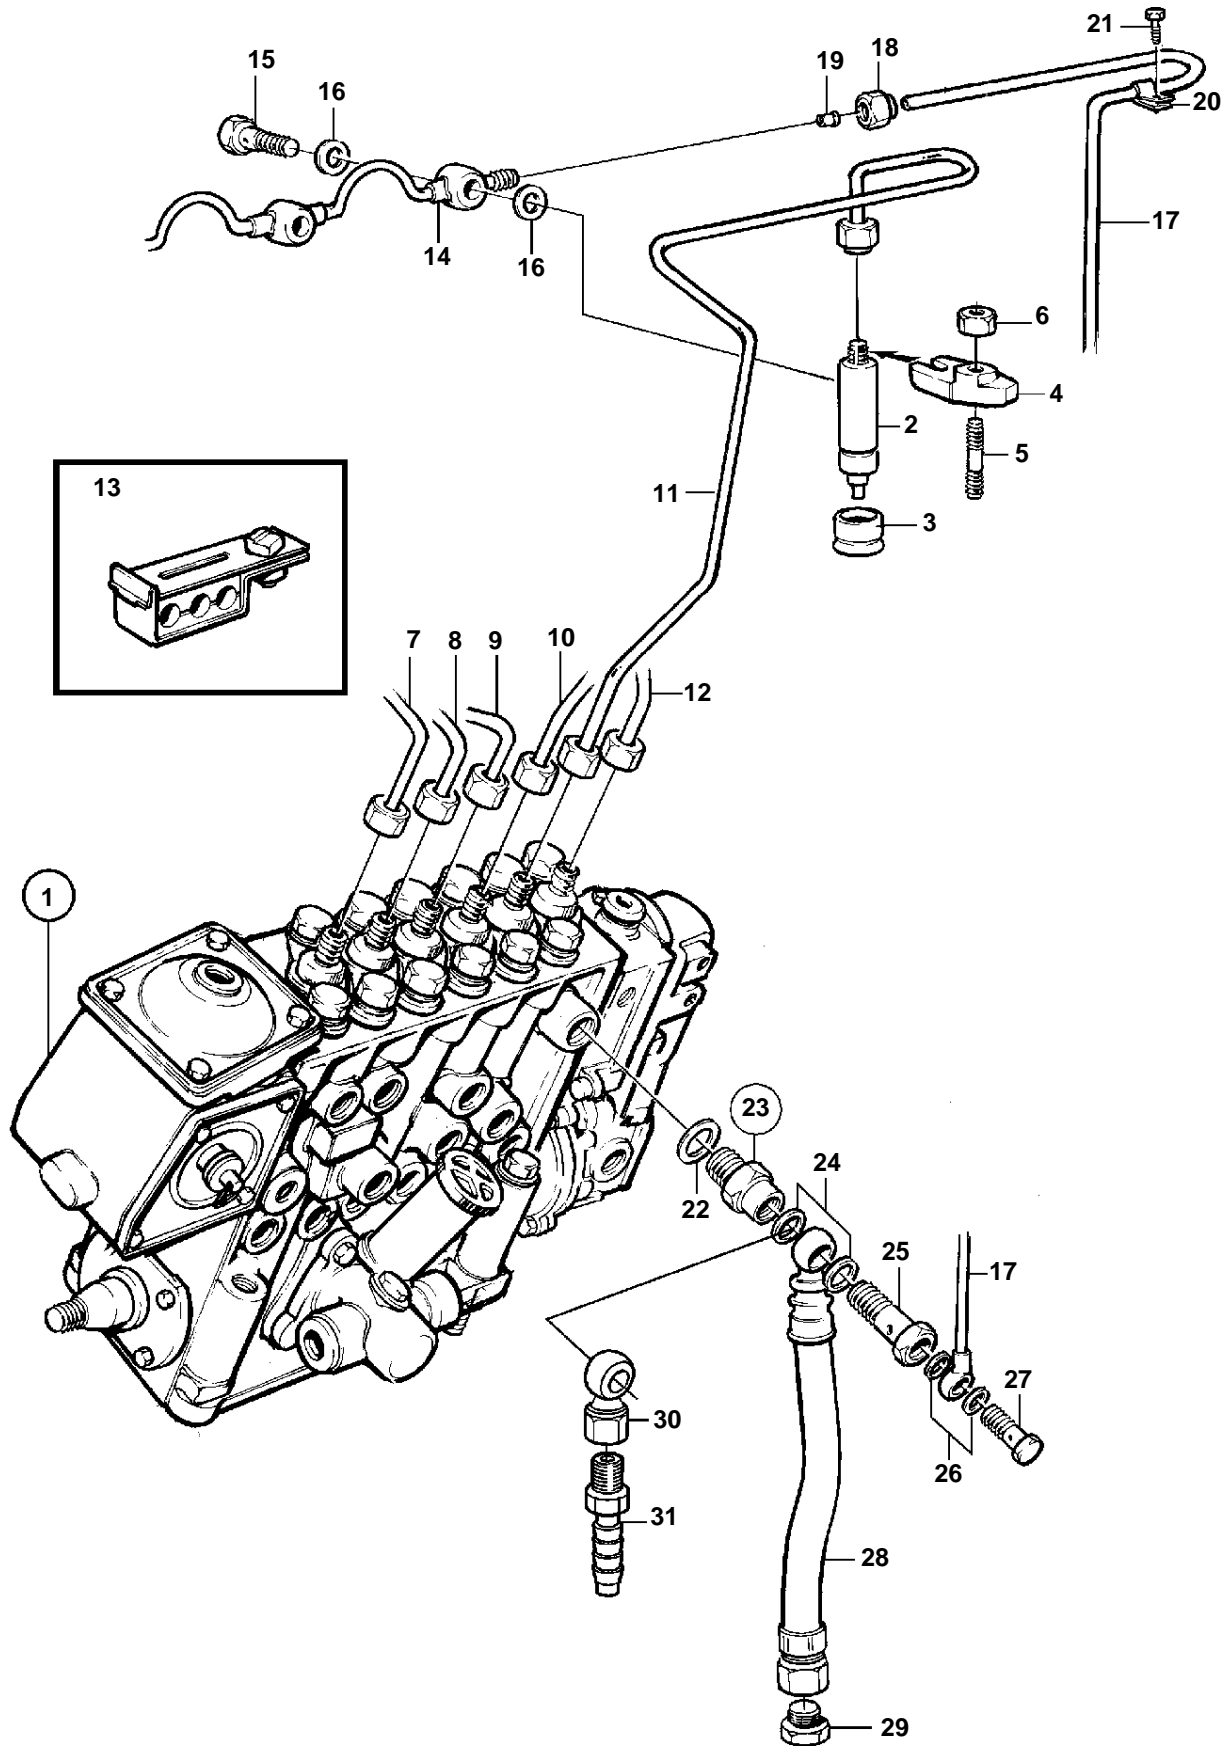

TAMD72WJ-A

17164

TAMD72WJ-A

REF	PART NO.	QTY	DESCRIPTION	SEE SEC.	NOTES
1		1	Injection pump		
2	864827	6	Injector		
	3803257	6	Injector, exch		Exchange unit
				2325	
3	469455	6	Sealing ring		
4	469797	6	Yoke		
5	1545022	6	Stud		
6	971095	6	Nut		
7	3825658	1	Delivery pipe		CYL NO 1
8	3825659	1	Delivery pipe		CYL NO 2
9	3825660	1	Delivery pipe		CYL NO 1
10	864604	1	Delivery pipe		CYL NO 2
11	864605	1	Delivery pipe		CYL NO 3
12	864606	1	Delivery pipe		CYL NO 4
13	8194351	6	Clamp		CYL NO 5
	8194352	1	Clamp		CYL NO 6
	8194353	1	Clamp		2 PIPES
14	471605	1	Leak-off pipe		3 PIPES
15	74033	6	Hollow screw		4 PIPES
16	947620	12	Gasket		
17	848627	1	Leak-off line		
	3826368	1	Leak-off line		For fuel shut-off valve.
18	956980	1	Nut		
19	956966	1	Ferrule		
20	121563	1	Clamp		
21	965175	1	Screw		
22	969011	1	Gasket		(239897)
23	35096	1	Overflow valve		(239897)
			Comps. not spec.		
24	969011	2	Gasket		
25	16496	1	Hollow screw		
26	947620	2	Gasket		
27	74033	1	Hollow screw		
28	866964	1	Fuel hose		
29	22753	1	Nipple		
30	861101	1	Banjo nipple		ALT
31	3825000	1	Nipple		ALT