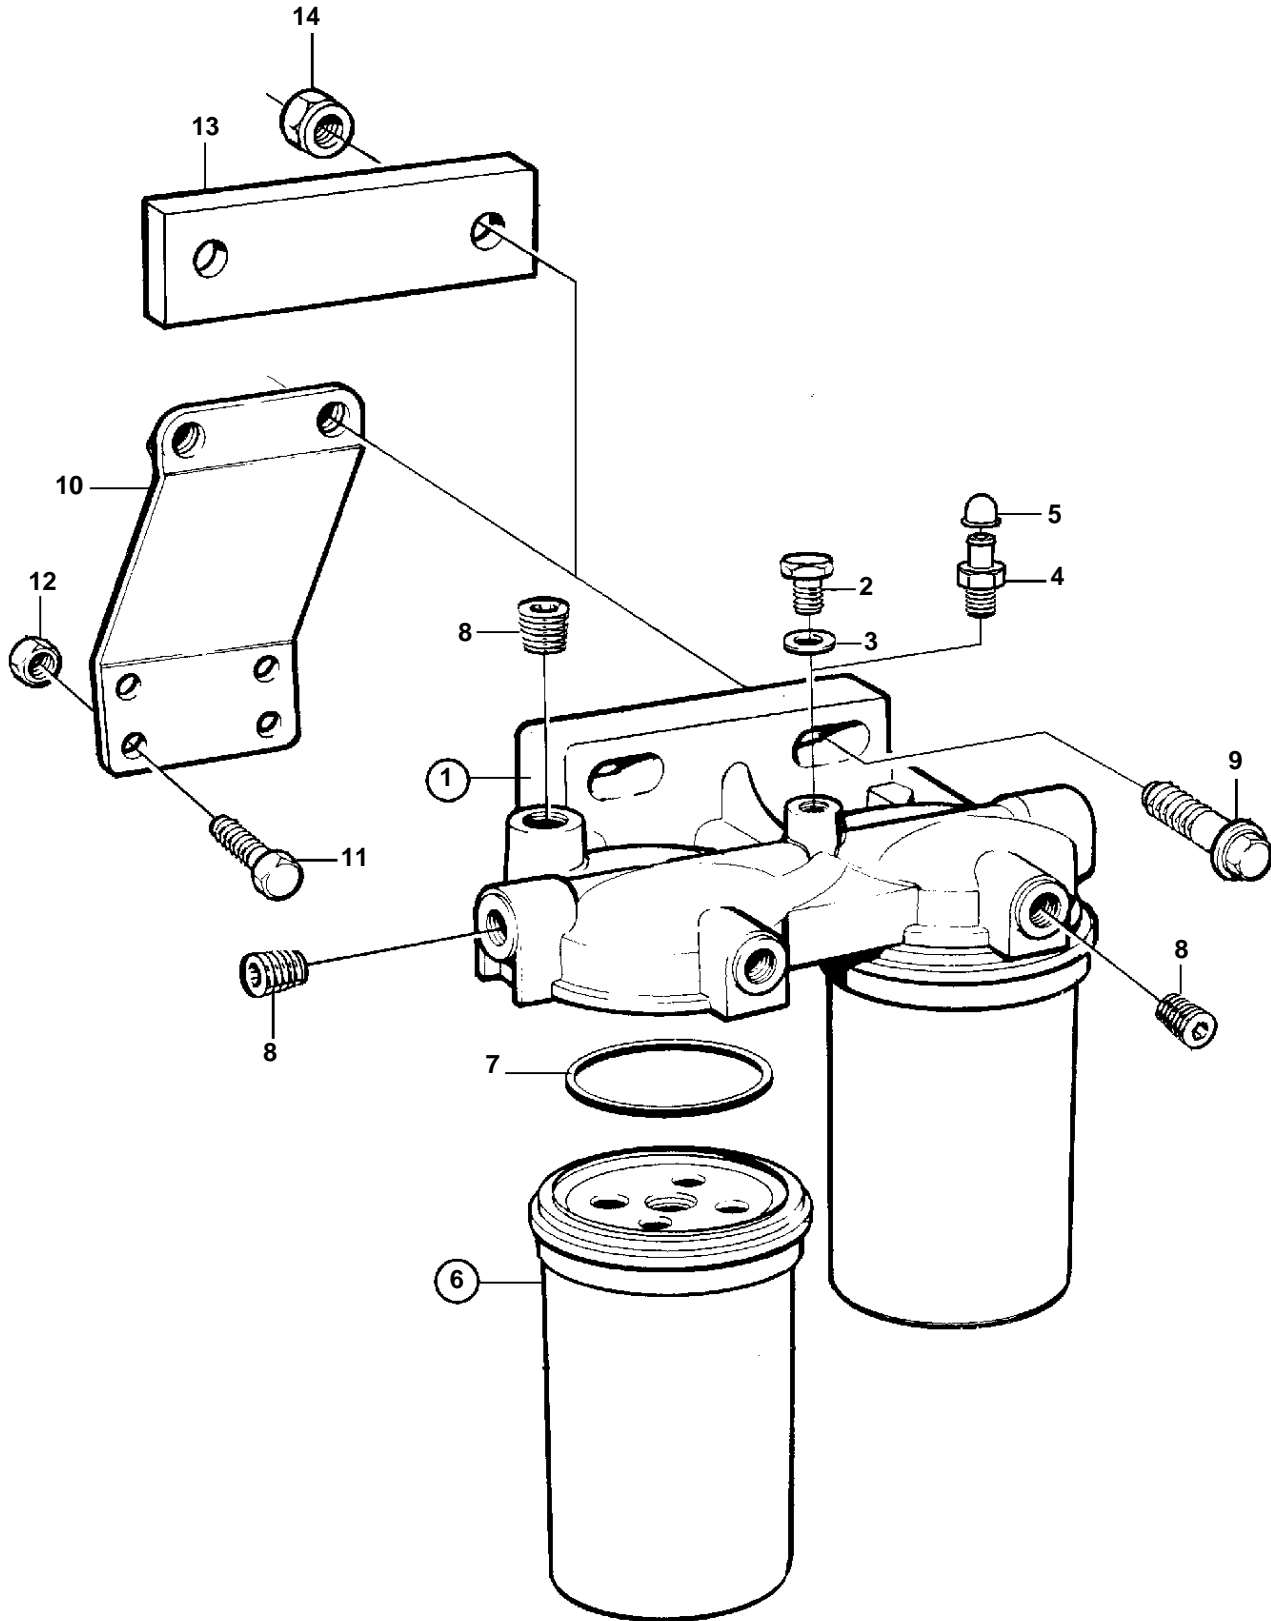

TAMD71A, TAMD71B, TAMD72A, TAMD72WJ-A, TAMD73WJ-A

TAMD71A, TAMD71B, TAMD72A, TAMD72WJ-A, TAMD73WJ-A

REF	PART NO.	QTY	DESCRIPTION	NOTES
1	471172	1	Filter housing	REPLACED BY 1676832
	1676832	1	Filter housing	REPL BY 8194541
2	471177	1	· Screw	M6, ALT
	240664	1	· Screw	M6, ALT
3	947620	1	· Gasket	(466987)
6	3825133	2	Fuel filter	(466987)
7		2	· Gasket	ALT, L=35mm
8	968062	3	Plug	ALT, L=50mm
9	946752	2	Flange screw	ALT, L=35mm
	965186	2	Flange screw	SN-XXXXXXXXXX/52042
10	847841	1	Bracket	SN-XXXXXXXXXX/52042
11	973083	2	Flange screw	
12	955783	2	Nut	SNXXXXXXXXXX/52043-
13	865262	1	Spacer	SNXXXXXXXXXX/52043-
14	971071	2	Nut	